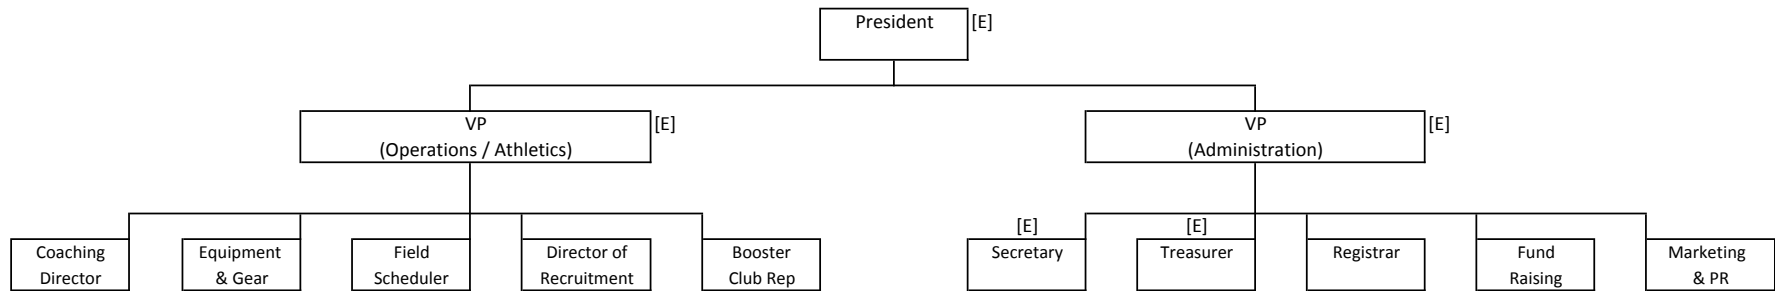

SNOLAX Girls

*VP Operations	Ray Riojas	*President	Todd Nyquist	*VP Administration	Janet Church
*Coaching Director	Rick Ellison			*Secretary	Lynn Barashkoff
*Equipment & Gear	Rob Vandewall			~assistant	Brandy Sawyer
*Field Scheduler	Brandy Sawyer			*Treasurer	Fern Hansen
*Booster Club Rep	Sam Newland			*Registrar	Erin Massena
*Player Recruitment	OPEN			*Fund Raising	Jennica Gillespy
~assistant	Kayla Petz			*Marketing & PR	Troy Smith
~assistant	Mackenzie Vandewall			~assistant	Troy Condit

[E] = Executive Board

* Voting Position