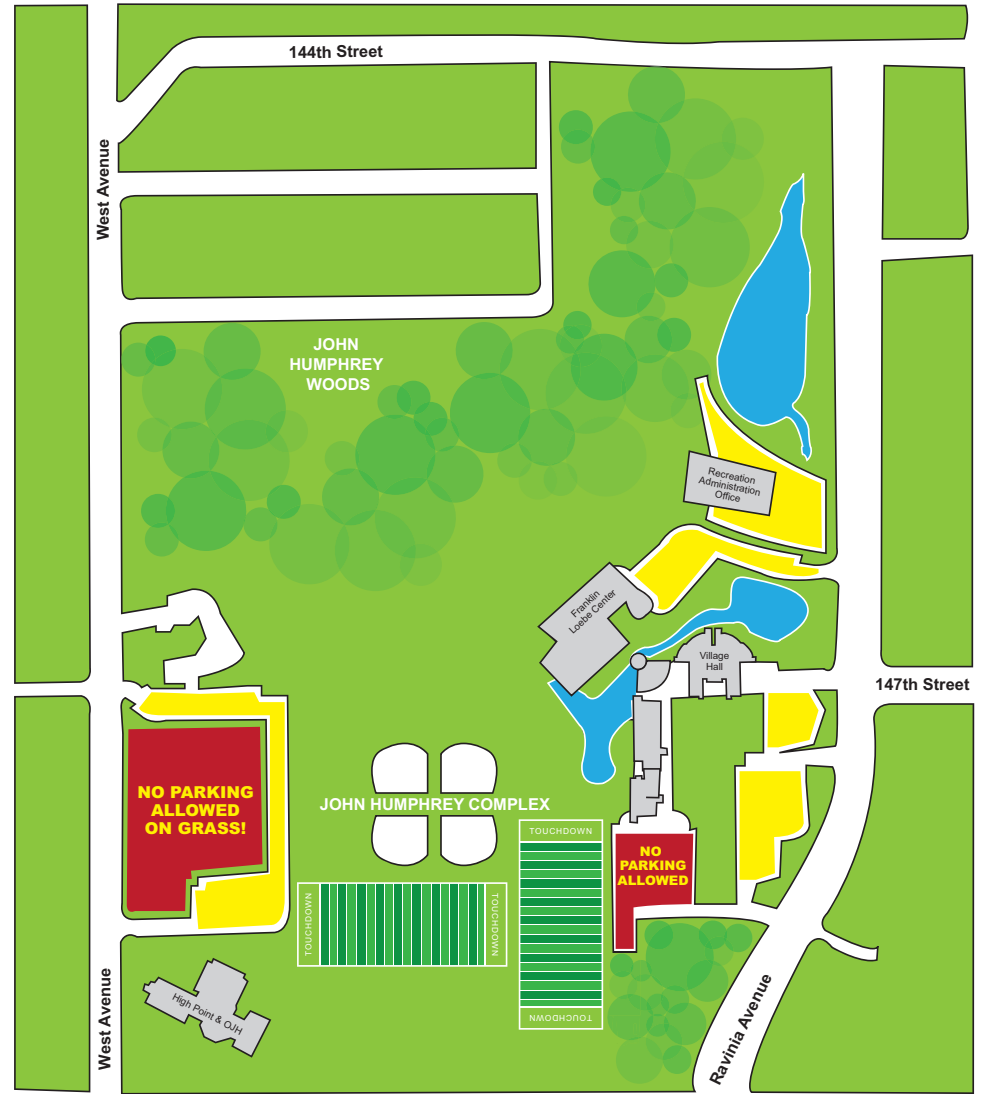

 Designated football parking spaces  No parking allowed

FOOTBALL PARKING

JOHN HUMPHREY COMPLEX
147TH & West Avenue
Orland Park, IL 60462
708.403.6389
www.orland-park.il.us

Please park in the designated parking areas listed above. If you're in a NO PARKING zone, you will be issued a parking ticket.