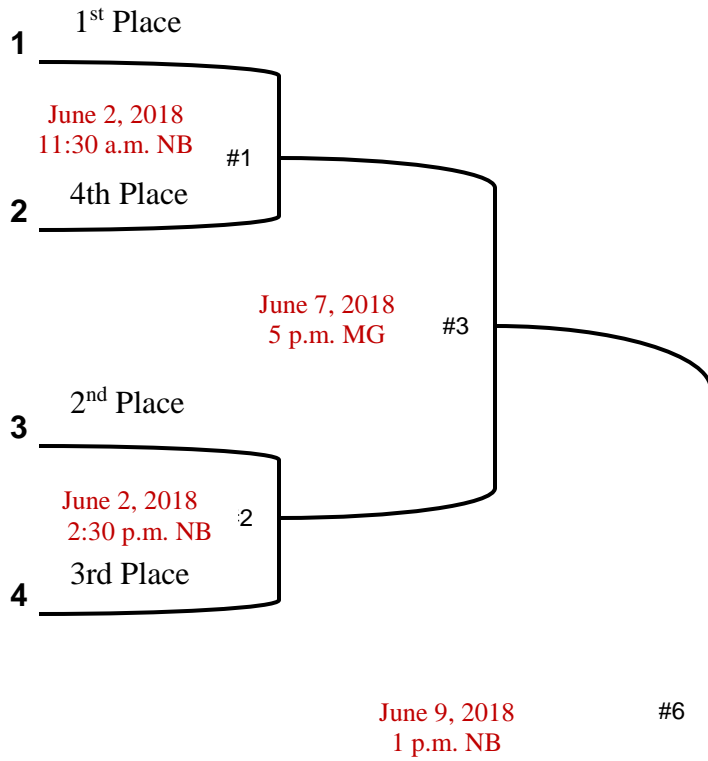

AAA Division

(NB=NorthBay Fields/ MG= McGrath Fields)

Winners bracket

losers bracket