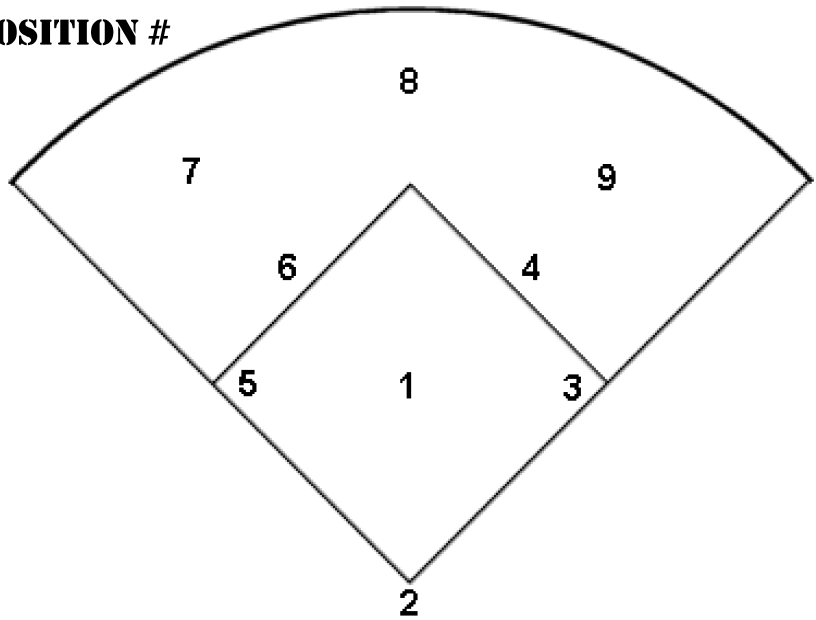

Scorekeeping Cheat Sheet

LIST OF POSITIONS AND POSITION

1	Pitcher (P)
2	Catcher (C)
3	First base (1B)
4	Second Base (2B)
5	Third Base (3B)
6	ShortStop (SS)
7	Left Field (LF)
8	Center Field (CF)
9	Right Field (RF)

#	Player	Pos	1
9	Smith, J.	8	
		Sub	
29	Lawson, A.	4	
		Sub	
17	Henry, D.	2	
		Sub	
33	Jones, T.	9	
		Sub	

- 1B Single
- 2B Double
- 3B Triple
- HR Home Run
- K Strikeout Swinging
- ⋈ Strikeout Looking
- BB Base on Balls
- IBB Intentional Walk
- HBP Hit By Pitch
- SB Stolen Base
- CS Caught Stealing
- B Balk
- PB Passed Ball
- WP Wild Pitch
- GRD Ground Rule Double
- DP Double Play
- FC Fielder's Choice
- IFR Infield Fly Rule
- I Interference
- DI Defensive Indifference
- ! Great Play
- E Error

The basic plays that occur in baseball are scored as follows:

Single	Double	Triple	Home Run	Walk	Hit by Pitch

Strikeout Swinging	Strikeout Looking	Fielder's Choice	Error (Shortstop)	Interference (Catcher)

Often, on a base hit, a scorekeeper will also draw a line to show where the ball was hit.