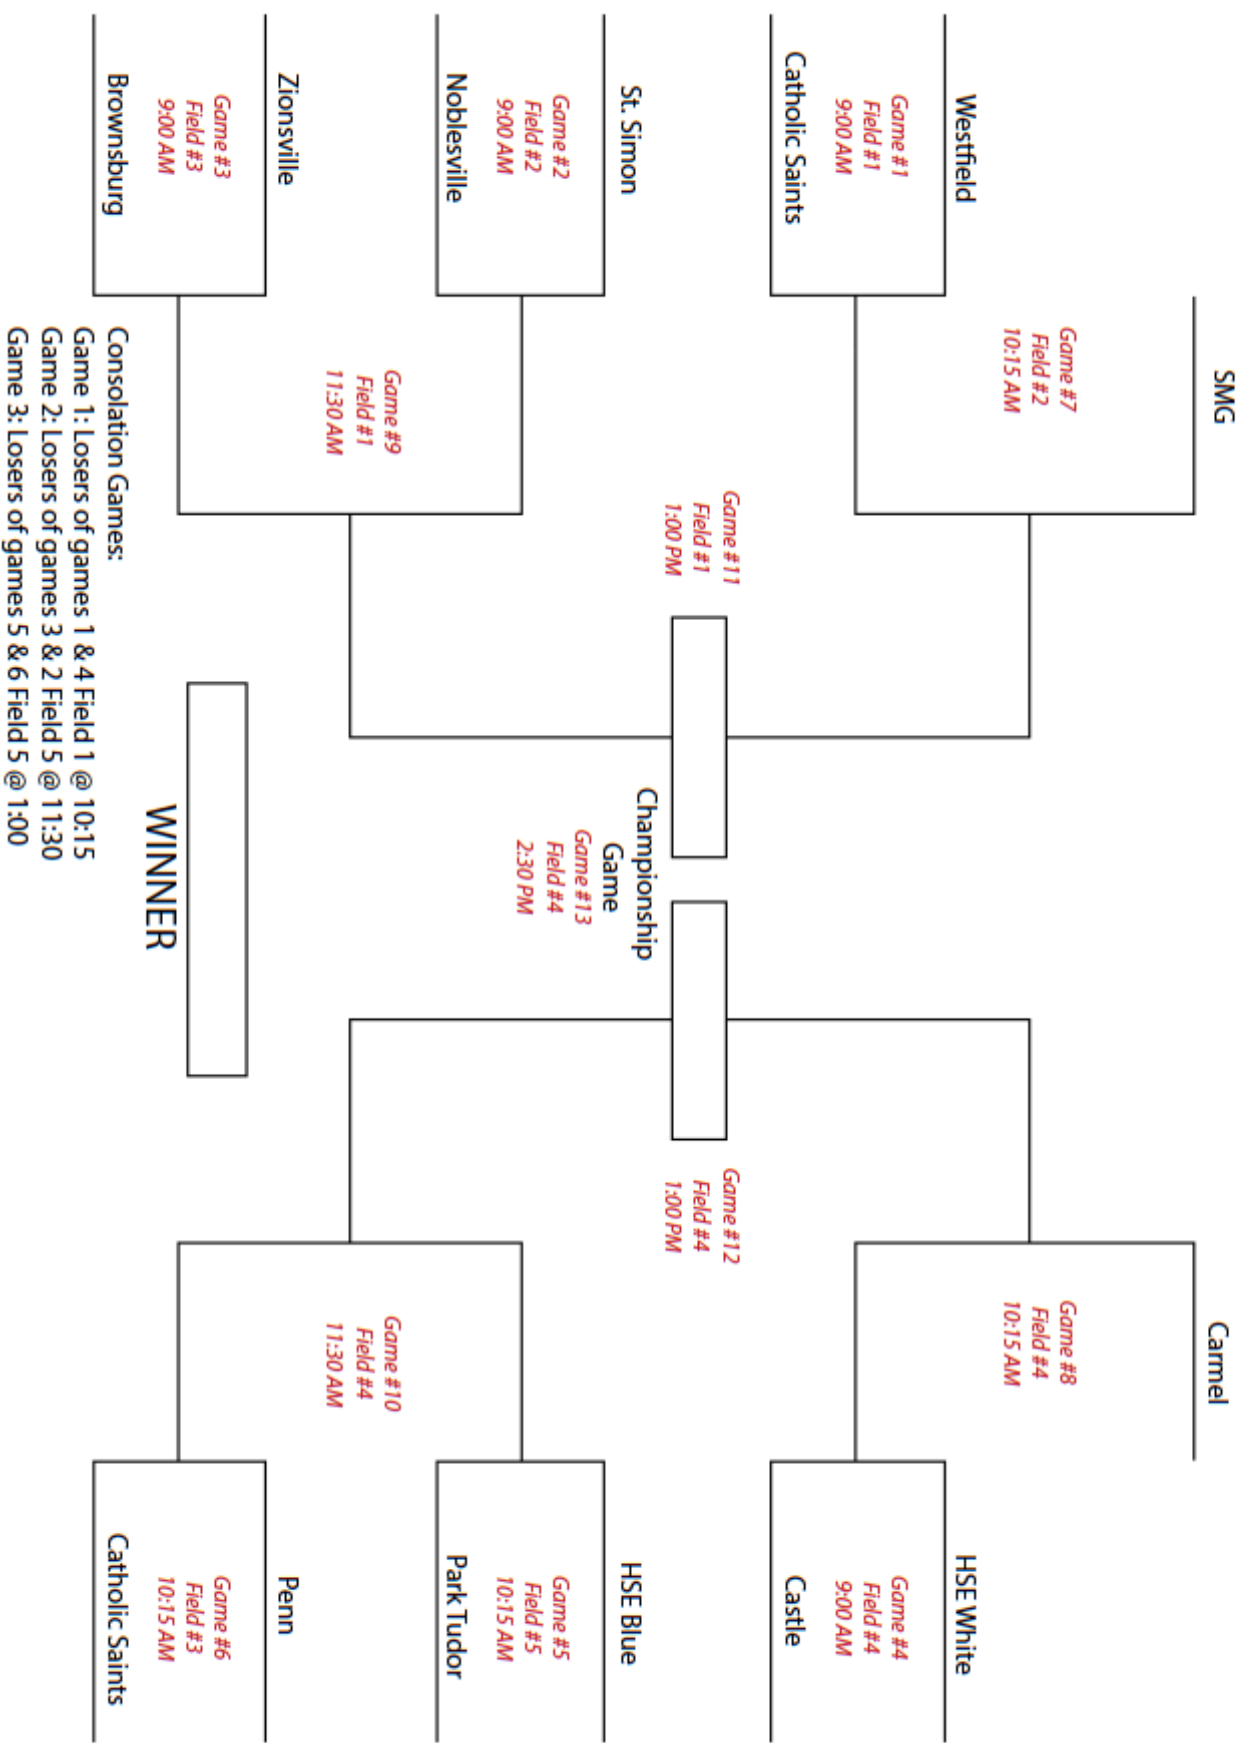

2018 Girls 14U IYLA State Tournament