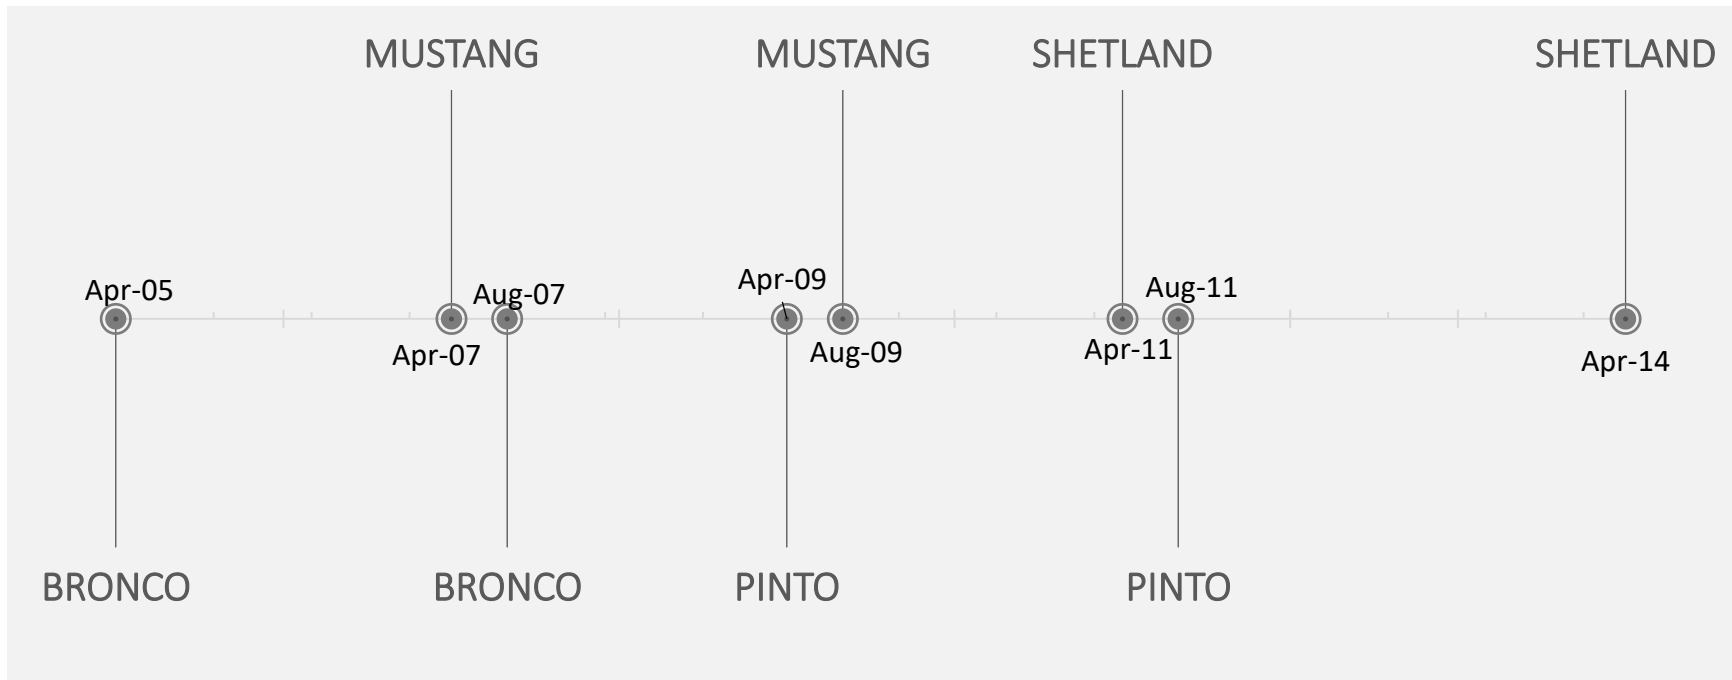

MTYAA 2018 Season Age Rules

Find your child's birthdate on this timeline. The youngest and oldest allowable birthdate at each level are indicated.

Notes:

- As in previous years, those born in May, June, July or August in a transition year have the option of playing up or down a level (as indicated above).
- In 2019, the MTYAA age rules will change to match national rules. The cut-offs will all be August and players born in May, June, July or August in a transition year will not be allowed to play down.