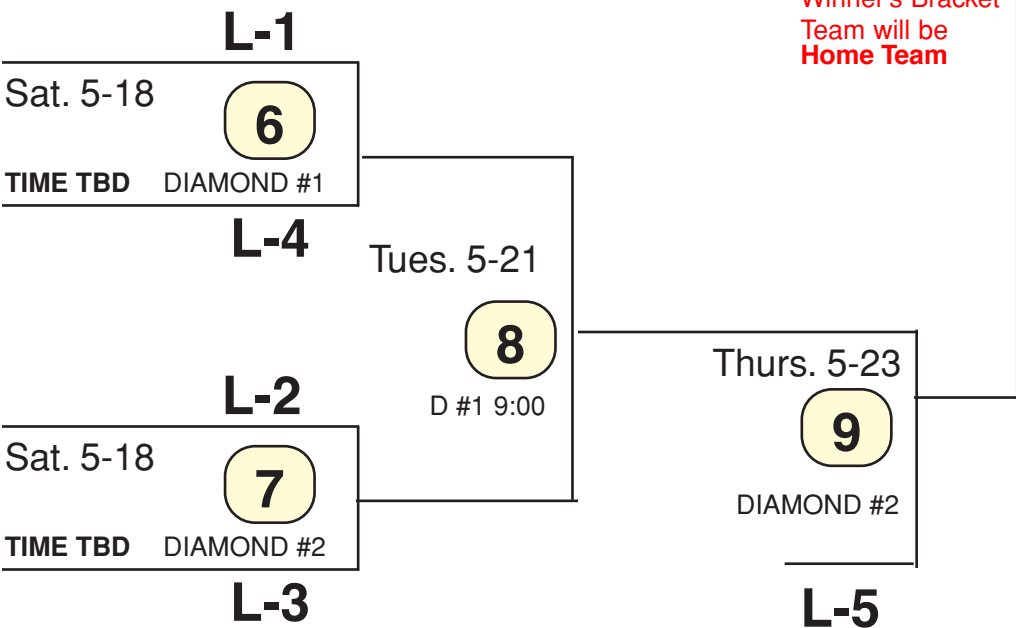

BRONCO Playoff Brackets - 2013

**No Games
Saturday
May 25**

1 = Game Number
L-1 = Losing Team of Numbered Game
XX XXX = Team Eliminated

All Tue, Wed. & Thur. Games are 4:30 Time.

HOME TEAM will always be the team with **Best Regular Season Record**

Losing Bracket

EXCEPTION: #11
 Should a second game be required (i.e., both teams have a loss), the Home Team will be determined by the flip of a coin.

11
 Thurs. 5-30
 If Necessary
 DIAMOND #2

**Saturday, June 1:
 Awards Ceremony
 & All-Star Games
 Start 9AM**

Sat. 5-11
2
 12:00
 DIA #2

B.(2)

Sat. 5-11
3
 12:00 DIA #3

*1st Place Team
from Other League
vs.
2nd to Last Place
Team Overall*

Sat. 5-18
7
 DIAMOND #3
 12:00

G.(7)

Wed. 5-15
6
 DIAMOND #4

C.(3)

Tue. 5-14
6
 DIAMOND #4

C.(3)

Sat. 5-11
F.(6) 9:00 DIA #4
4

Sat. 5-18
7
 DIAMOND #3
 3:00

1 = Game Number
L-1 = Losing Team of
 Numbered Game
XX XXX = Team Eliminated

*All Tue, Wed. & Thur.
Games are 4:30 Time.*