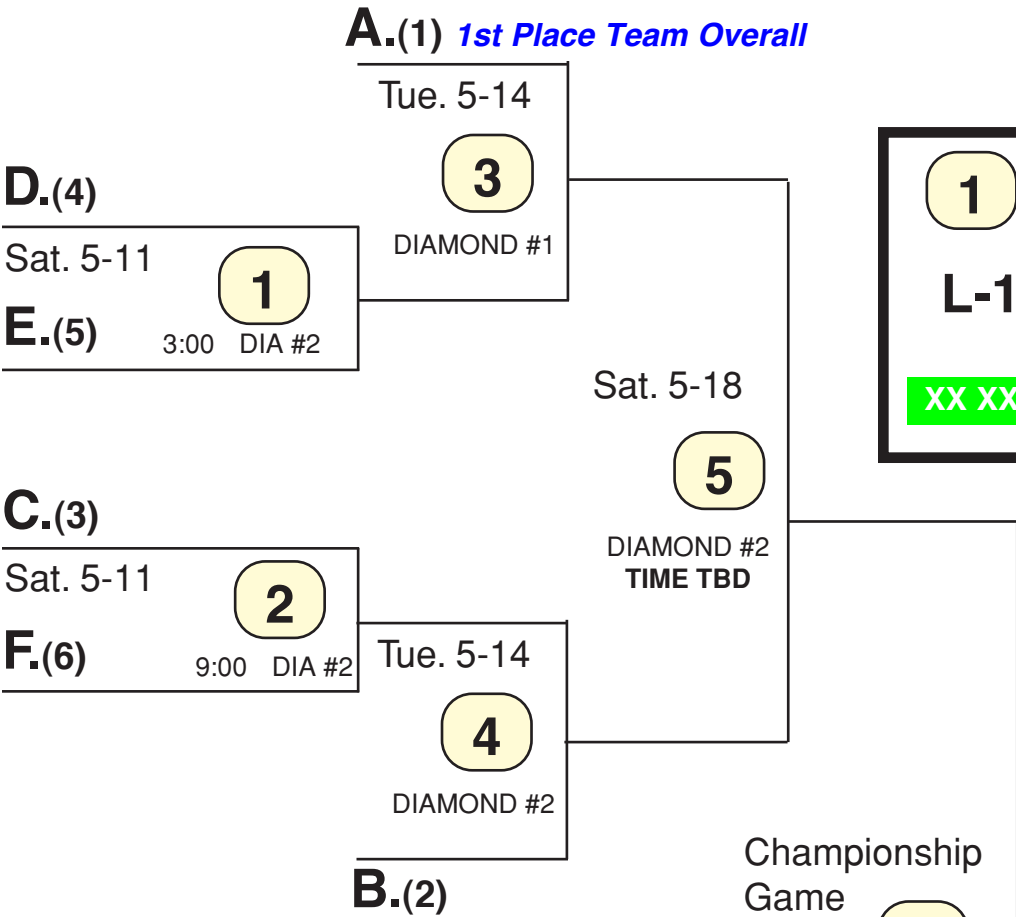

BRONCO Playoff Brackets - 2013

**No Games
Saturday
May 25**

1 = Game Number
L-1 = Losing Team of Numbered Game
XX XXX = Team Eliminated

All Tue, Wed. & Thur. Games are 4:30 Time.

HOME TEAM will always be the team with **Best Regular Season Record**

Losing Bracket

EXCEPTION: #11
 Should a second game be required (i.e., both teams have a loss), the Home Team will be determined by the flip of a coin.

11
 Thurs. 5-30
 If Necessary
 DIAMOND #2

**Saturday, June 1:
 Awards Ceremony
 & All-Star Games
 Start 9AM**

Sat. 5-11
2
 12:00
 DIA #2

B.(2)

Sat. 5-11
3
 12:00 DIA #3

*1st Place Team
from Other League
vs.
2nd to Last Place
Team Overall*

Sat. 5-18
7
 DIAMOND #3
 12:00

G.(7)

Wed. 5-15
6
 DIAMOND #4

C.(3)

Sat. 5-11
4
 12:00 DIA #4

F.(6)

Championship
Game

Losing Bracket

L-1
 Wed. 5-15
8
 DIA #1

L-6
 Sat. 5-18
10
 D #4 12:00

14
 Tues. 5-28
 DIAMOND #3
**Winner's Bracket
Team will be
Home Team**

HOME TEAM will
always be the team
with **Best Regular
Season Record**