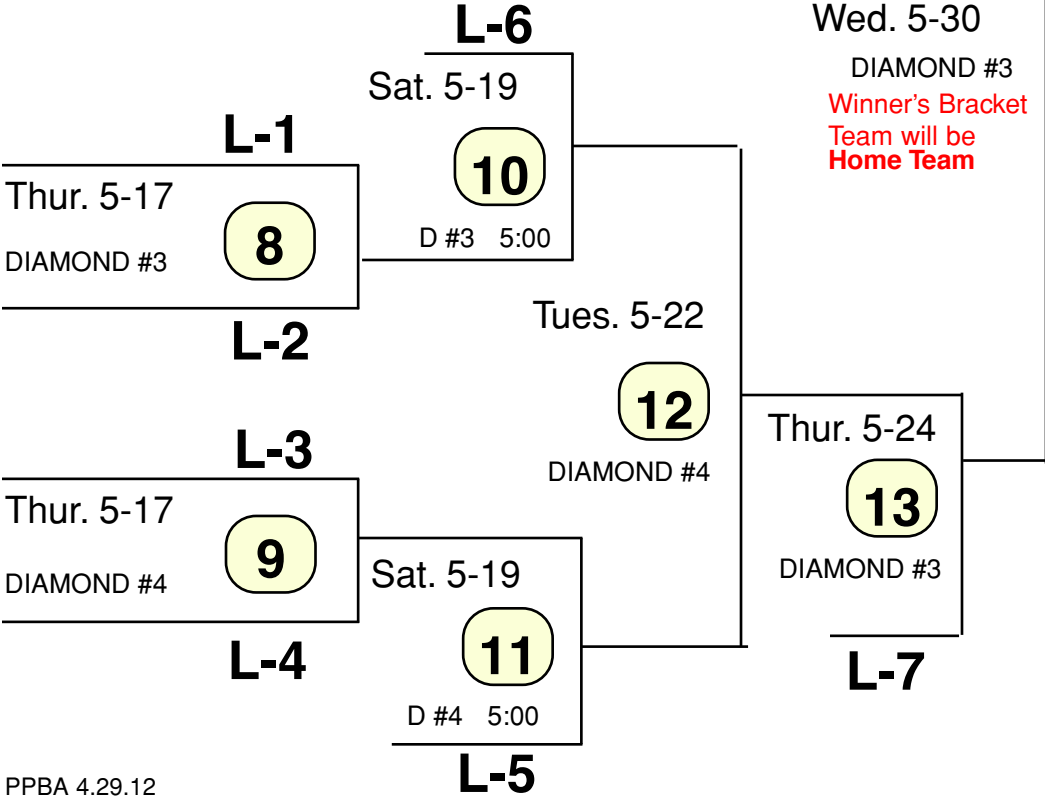

15
Thurs. 5-31
If Necessary
DIAMOND #4

**Saturday, June 2:
Awards Ceremony
Start 9AM
& All-Star Games**