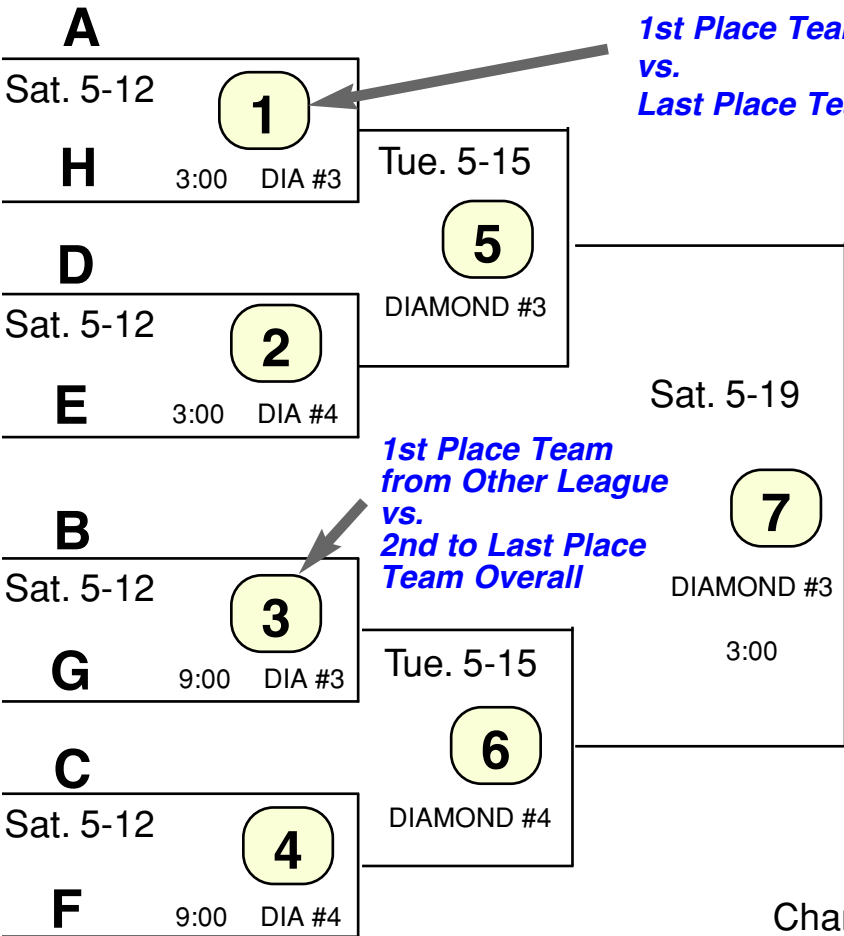

**B**

Sat. 5-12  
12:00 DIA #3  
**3**

**G**

Wed. 5-16

**6**

DIAMOND #2

**C**

Sat. 5-12  
12:00 DIA #4  
**4**

**L-2**

Wed. 5-25

**12**

DIAMOND #3

**L-3**

Wed. 5-16  
DIA #4  
**9**

**L-4**

Sat 5-19

**11**

D #2 12:00

Thurs. 5-24

**13**

DIAMOND #1

**15**  
Thurs. 5-31  
If Necessary  
DIAMOND #3

**L-7**

**Saturday, June 2:  
Awards Ceremony  
Start 9AM  
& All-Star Games**

# PINTO Playoff Brackets - 2012

**No Games  
Saturday  
May 26**

*1st Place Team Overall  
vs.  
Last Place Team Overall*

*1st Place Team  
from Other League  
vs.  
2nd to Last Place  
Team Overall*

**1** = Game Number  
**L-1** = Losing Team of  
Numbered Game  
**XX XXX** = Team Eliminated