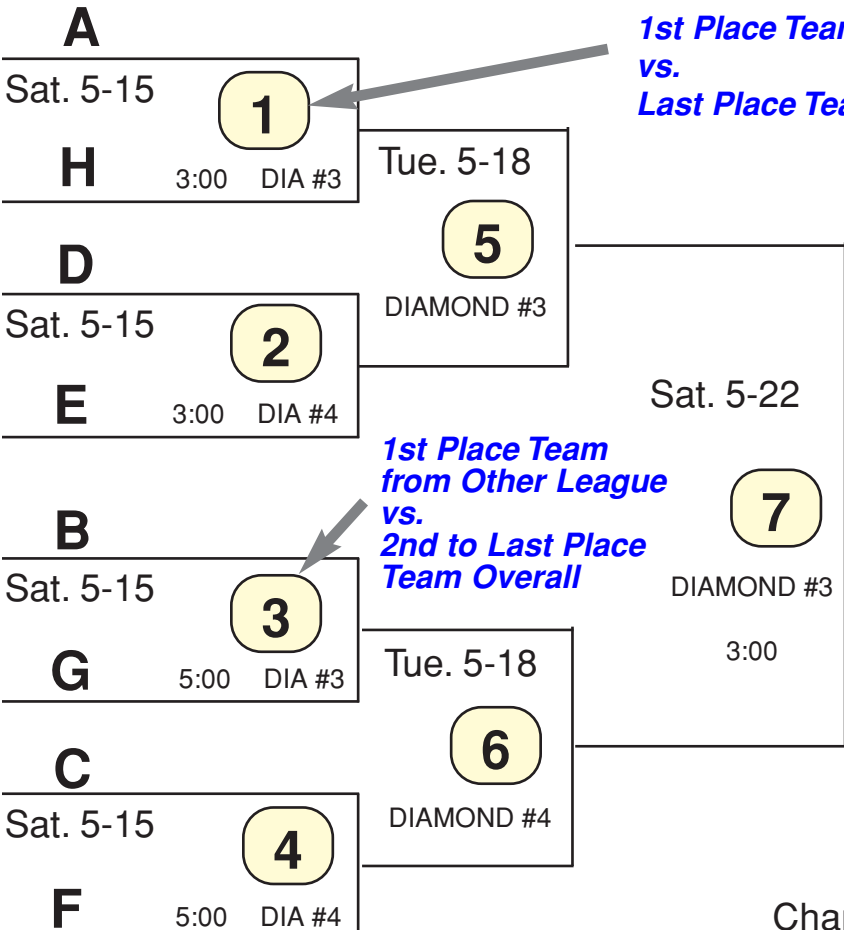

Sat. 5-15
4
 12:00 DIA #4

Wed. 5-19
6
 DIAMOND #2

F

Championship
Game

L-1
 Wed. 5-19
8
 DIA #3

L-6
 Sat. 5-22
10
 D #3 12:00

14
 Tues. 6-1
 DIAMOND #3

** Winner's
Bracket Team
will be
Home Team*

L-2
L-3
 Wed. 5-19
9
 DIA #4

Wed. 5-26
12
 DIAMOND #3

Thurs. 5-27
13
 DIAMOND #1

L-4
 Sat 5-22
11
 D #2 12:00

L-5

L-7

1 = Game Number
L-1 = Losing Team of
Numbered Game
XX XXX = Team Eliminated

*All Tue, Wed. & Thur.
Games are 4:30 Time.*

**No Games
Saturday
May 29**

*1st Place Team Overall
vs.
Last Place Team Overall*

*1st Place Team
from Other League
vs.
2nd to Last Place
Team Overall*

1 = Game Number
L-1 = Losing Team of
 Numbered Game
XX XXX = Team Eliminated

Games 12, 13 & 14
 Game Week
 Picking Rule
 of Loser's Bracket

*All Tue, Wed. & Thur.
 Games are 4:30 Time.*

HOME TEAM will always
 be the team with **Best
 Regular Season Record**

Championship
 Game

14
 Wed. 6-2
 DIAMOND #3
 * Winner's
 Bracket Team
 will be
Home Team