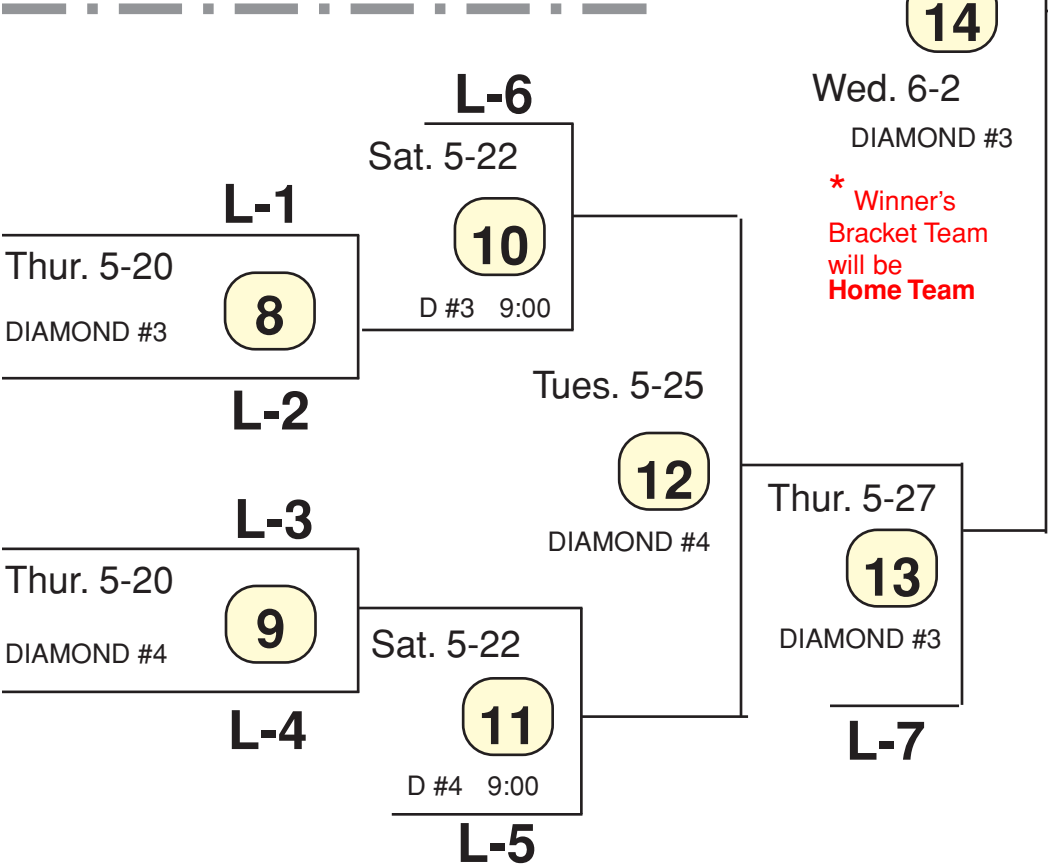

Sat. 5-15
4
 12:00 DIA #4

Wed. 5-19
6
 DIAMOND #2

F

Championship
Game

L-1
 Wed. 5-19
8
 DIA #3

L-6
 Sat. 5-22
10
 D #3 12:00

14
 Tues. 6-1
 DIAMOND #3

** Winner's
Bracket Team
will be
Home Team*

L-2
L-3
 Wed. 5-19
9
 DIA #4

Wed. 5-26
12
 DIAMOND #3

Thurs. 5-27
13
 DIAMOND #1

L-4
 Sat 5-22
11
 D #2 12:00

L-5

L-7

1 = Game Number
L-1 = Losing Team of
Numbered Game
XX XXX = Team Eliminated

*All Tue, Wed. & Thur.
Games are 4:30 Time.*

**No Games
Saturday
May 29**

*1st Place Team Overall
vs.
Last Place Team Overall*

*1st Place Team
from Other League
vs.
2nd to Last Place
Team Overall*

1 = Game Number
L-1 = Losing Team of
 Numbered Game
XX XXX = Team Eliminated

Games 12, 13 & 14
 Game Week
 Picking Rule
 of Loser's Bracket

*All Tue, Wed. & Thur.
 Games are 4:30 Time.*

HOME TEAM will always
 be the team with **Best
 Regular Season Record**

Championship
 Game

14
 Wed. 6-2
 DIAMOND #3
 * Winner's
 Bracket Team
 will be
Home Team