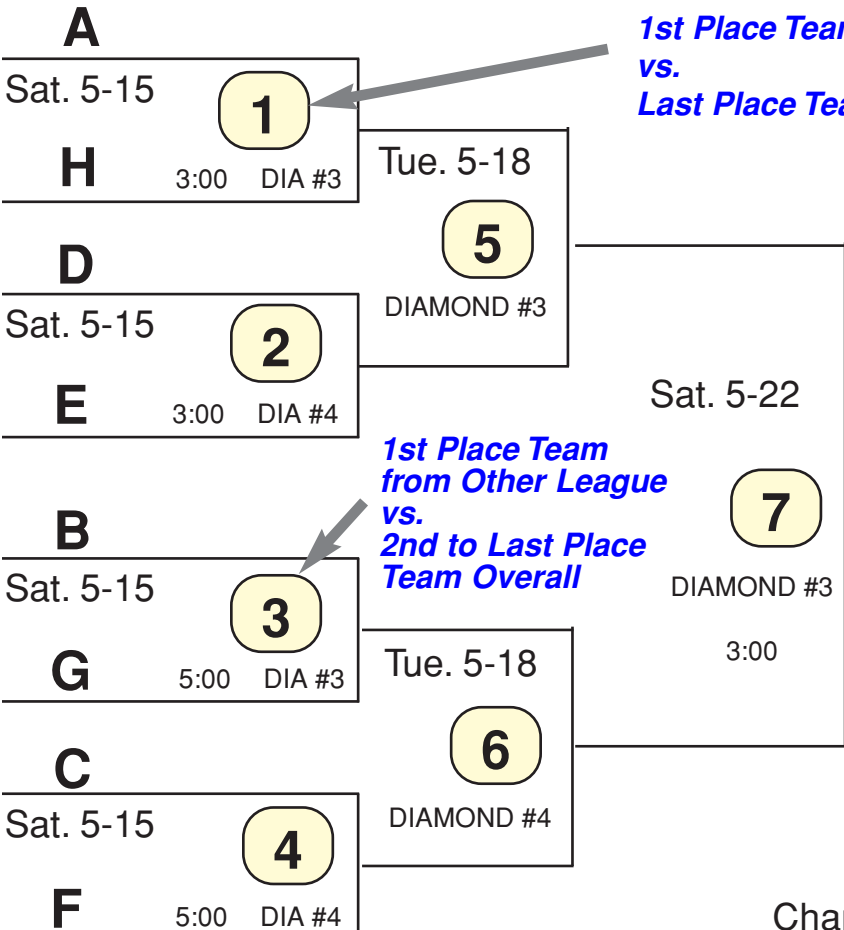

**L-6**

Sat. 5-22

10

D #3 12:00

**L-1**

Wed. 5-19  
8  
 DIA #3

**L-2**

Wed. 5-26

12

DIAMOND #3

**L-3**

Wed. 5-19  
9  
 DIA #4

**L-4**

Sat 5-22

11

D #2 12:00

Thurs. 5-27

13

DIAMOND #1

**L-7**

15

Thurs. 6-3  
If Necessary  
DIAMOND #3

**Saturday, June 5:  
Awards Ceremony  
Start 9AM  
& All-Star Games**

**L-5**

# PINTO Playoff Brackets - 2010

**No Games  
Saturday  
May 29**

**1** = Game Number  
**L-1** = Losing Team of Numbered Game  
**XX XXX** = Team Eliminated

Games 12, 13 & 14  
 Game Week  
 Picking Rule  
 of Loser's Bracket