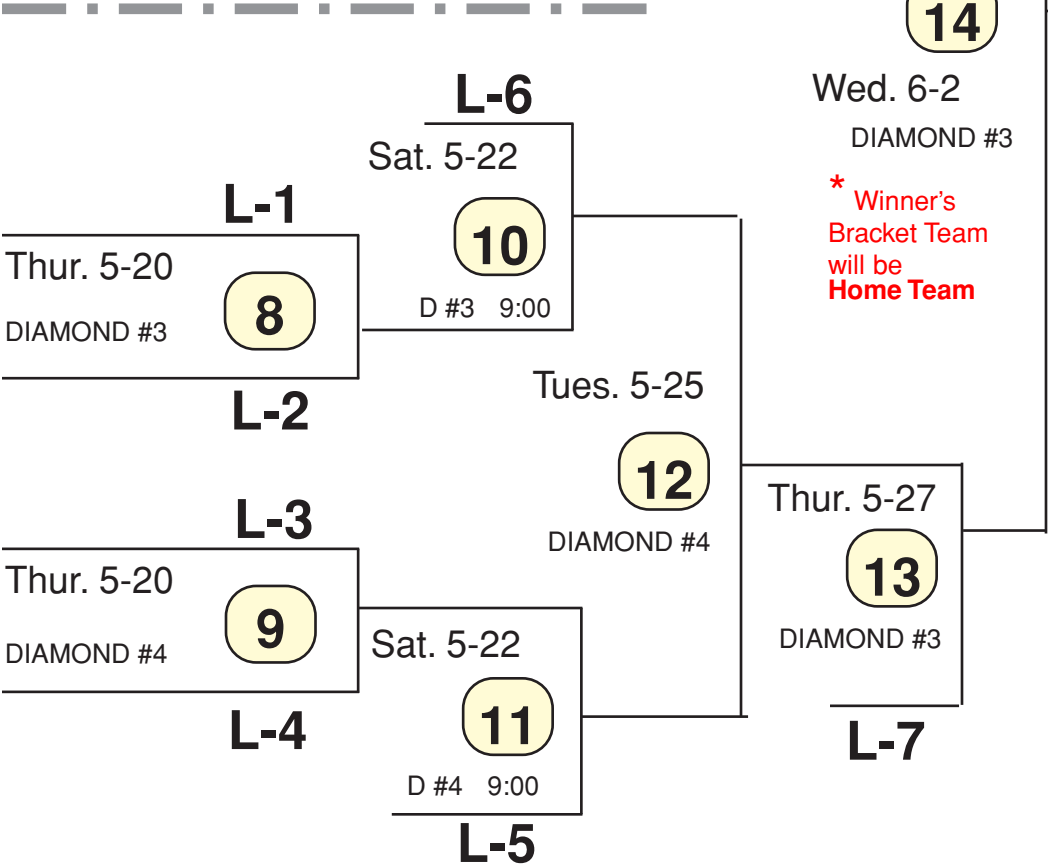

**L-6**

Sat. 5-22

10

D #3 12:00

**L-1**

Wed. 5-19  
8  
 DIA #3

**L-2**

Wed. 5-26

12

DIAMOND #3

**L-3**

Wed. 5-19  
9  
 DIA #4

**L-4**

Sat 5-22

11

D #2 12:00

# PINTO Playoff Brackets - 2010

**No Games  
Saturday  
May 29**

**1** = Game Number  
**L-1** = Losing Team of Numbered Game  
**XX XXX** = Team Eliminated

Games 12, 13 & 14  
 Game Week  
 Picking Rule  
 of Loser's Bracket

**All Tue, Wed. & Thur.  
 Games are 4:30 Time.**

**HOME TEAM** will always  
 be the team with **Best  
 Regular Season Record**

**\* Winner's  
 Bracket Team  
 will be  
 Home Team**

**15**  
 Thurs. 6-3  
 If Necessary  
 DIAMOND #4