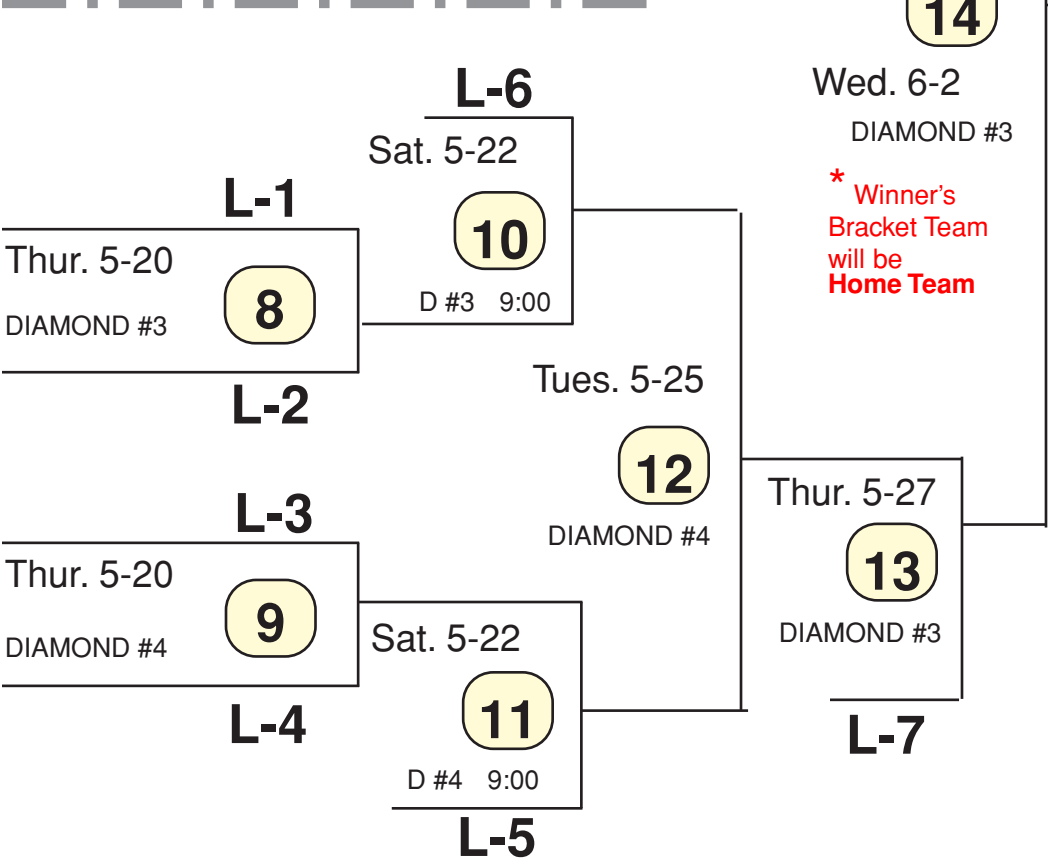

15
Thurs. 6-3
If Necessary
DIAMOND #4

**Saturday, June 5:
Awards Ceremony
Start 9AM
& All-Star Games**