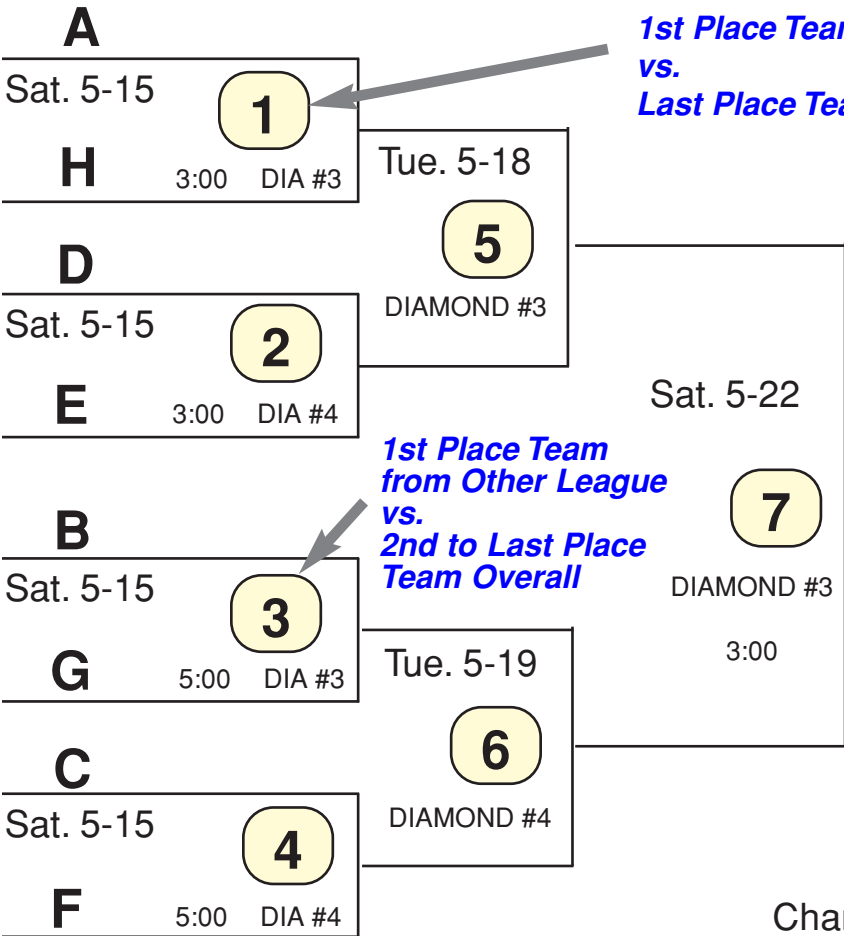

G

C

Sat. 5-15
4
 12:00 DIA #4

F

*1st Place Team Overall
vs.
Last Place Team Overall*

*1st Place Team
from Other League
vs.
2nd to Last Place
Team Overall*

Sat. 5-22

7
 DIAMOND #4
 12:00

L-6

Sat. 5-22
10
 D #3 12:00

Wed. 5-19
L-1
8
 DIA #3

Wed. 5-26

12
 DIAMOND #3

Thurs. 5-27
13
 DIAMOND #1

15
 Thurs. 6-3
 If Necessary
 DIAMOND #3

Wed. 5-19
L-2
L-3
9
 DIA #4

Sat 5-22
11
 D #2 12:00

L-7

*Saturday, June 5:
Awards Ceremony
Start 9AM
& All-Star Games*

L-5

PINTO Playoff Brackets - 2010

**No Games
Saturday
May 29**

*1st Place Team Overall
vs.
Last Place Team Overall*

*1st Place Team
from Other League
vs.
2nd to Last Place
Team Overall*

1 = Game Number
L-1 = Losing Team of Numbered Game
XX XXX = Team Eliminated

Games 12, 13 & 14
Game Week
Pickup Rules
of Loser's Bracket