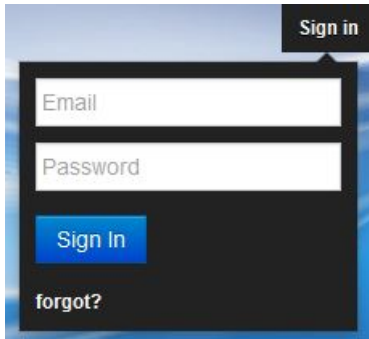

Go to web site - <http://gchsa.org/> this will bring you to your Home Page (these instructions are also listed in an announcement)

Sign In - In right top Corner **Sign In** using your full email > then under email and Blue button click forgot?

Follow the instructions to set your own password. For security reasons you will have to use your email to verify that it is a legitimate email. Then when you receive verification go back to Sign in and put in your information again.