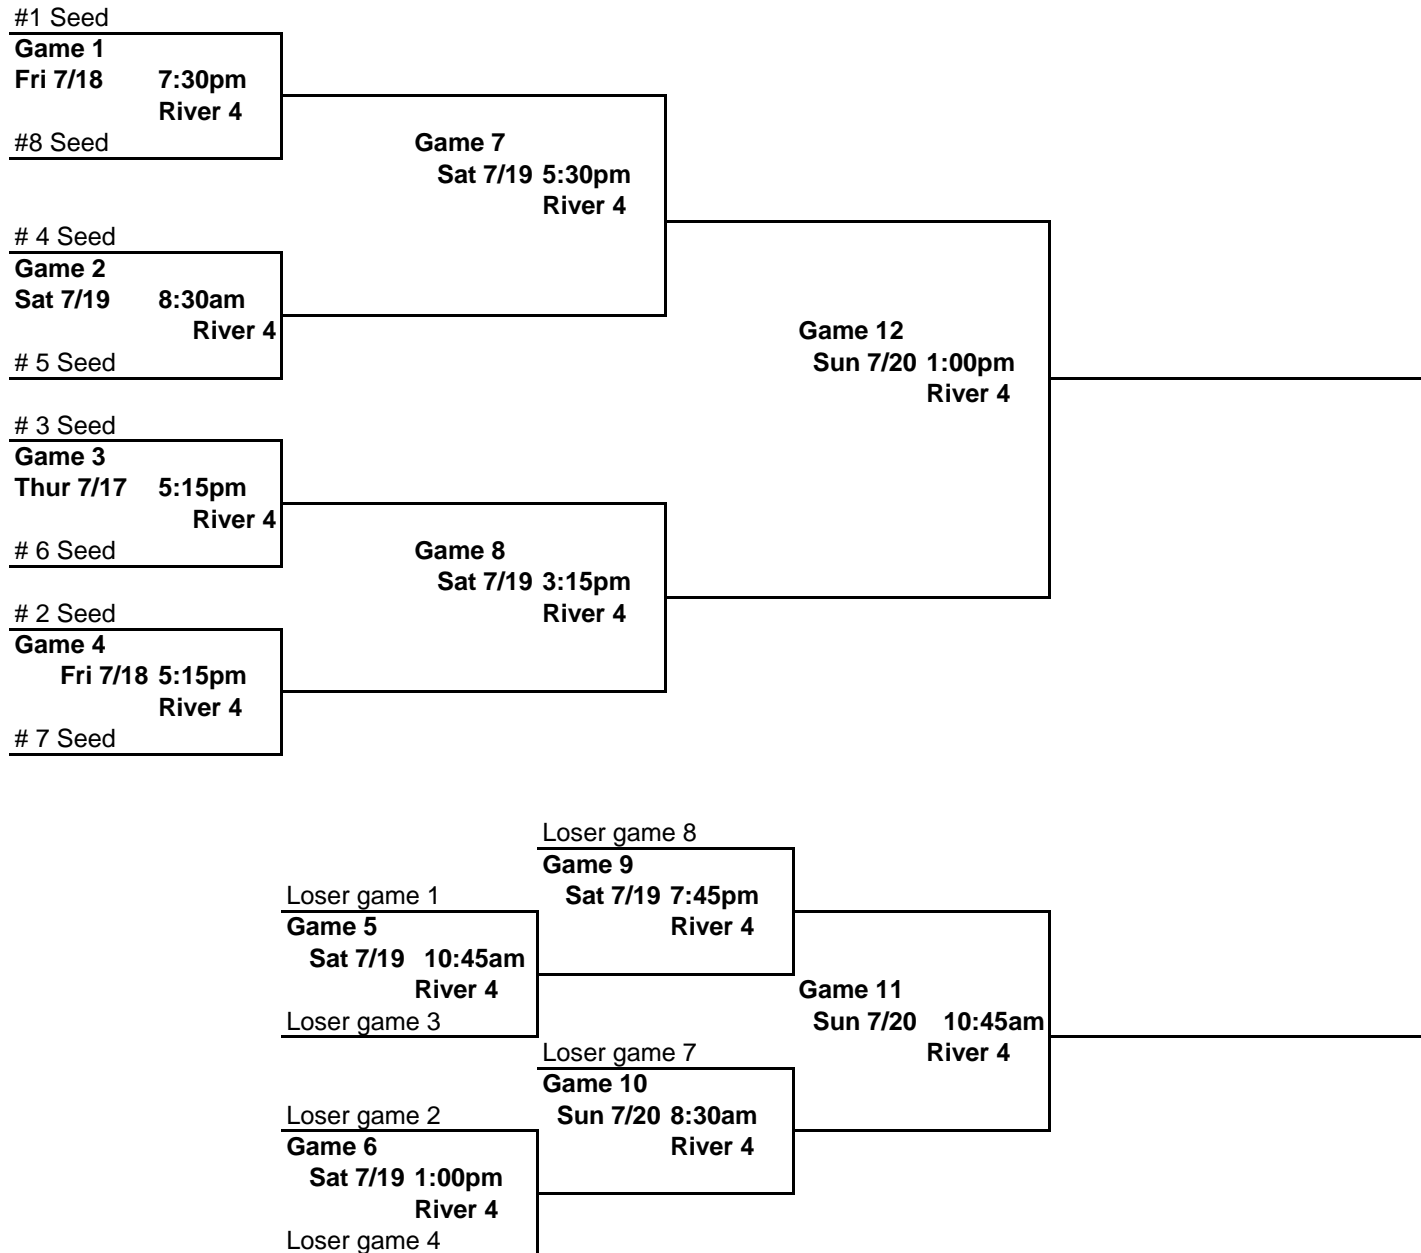

# AYB BABE RUTH LEAGUE TOURNAMENT 2014

\*\* Note - All game times subject to change due to weather - see board on concession building opposite diamond 3 backstop for updates