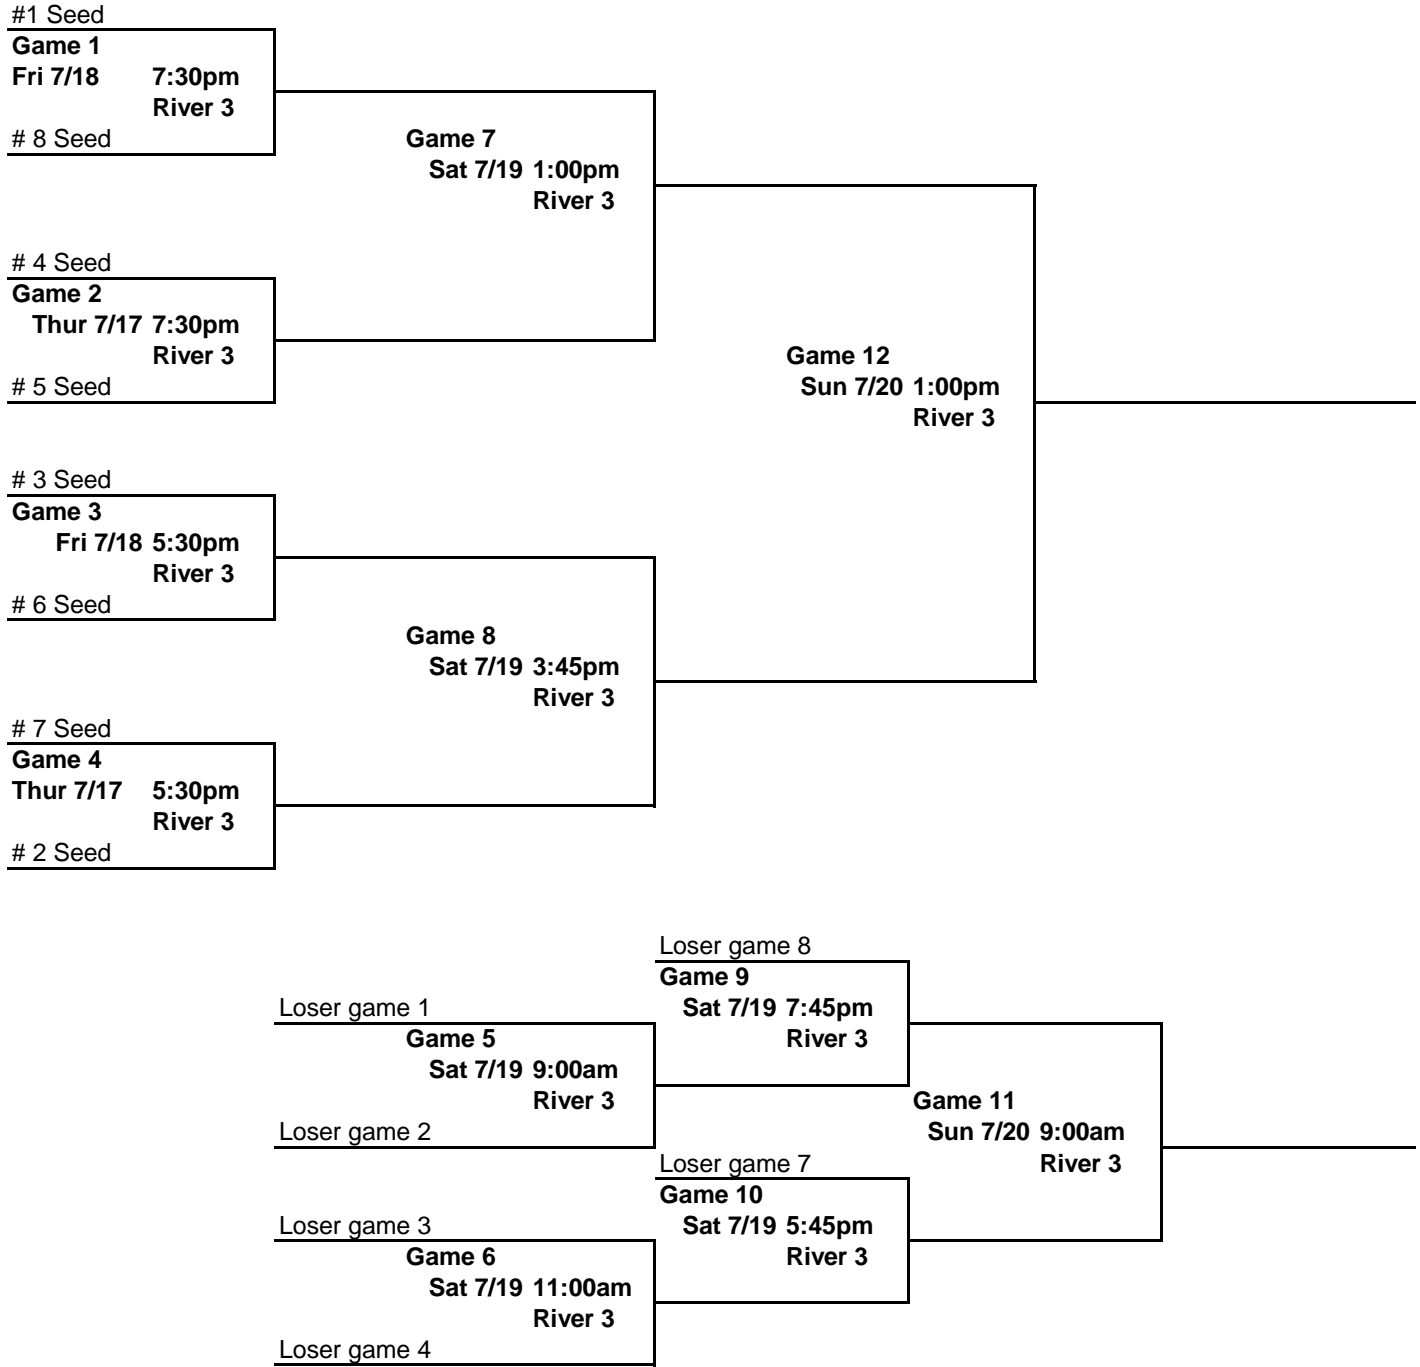

AYB DOUBLE A LEAGUE TOURNAMENT 2014

** Note - All game times subject to change due to weather - see board on concession building opposite diamond 3 backstop for updates