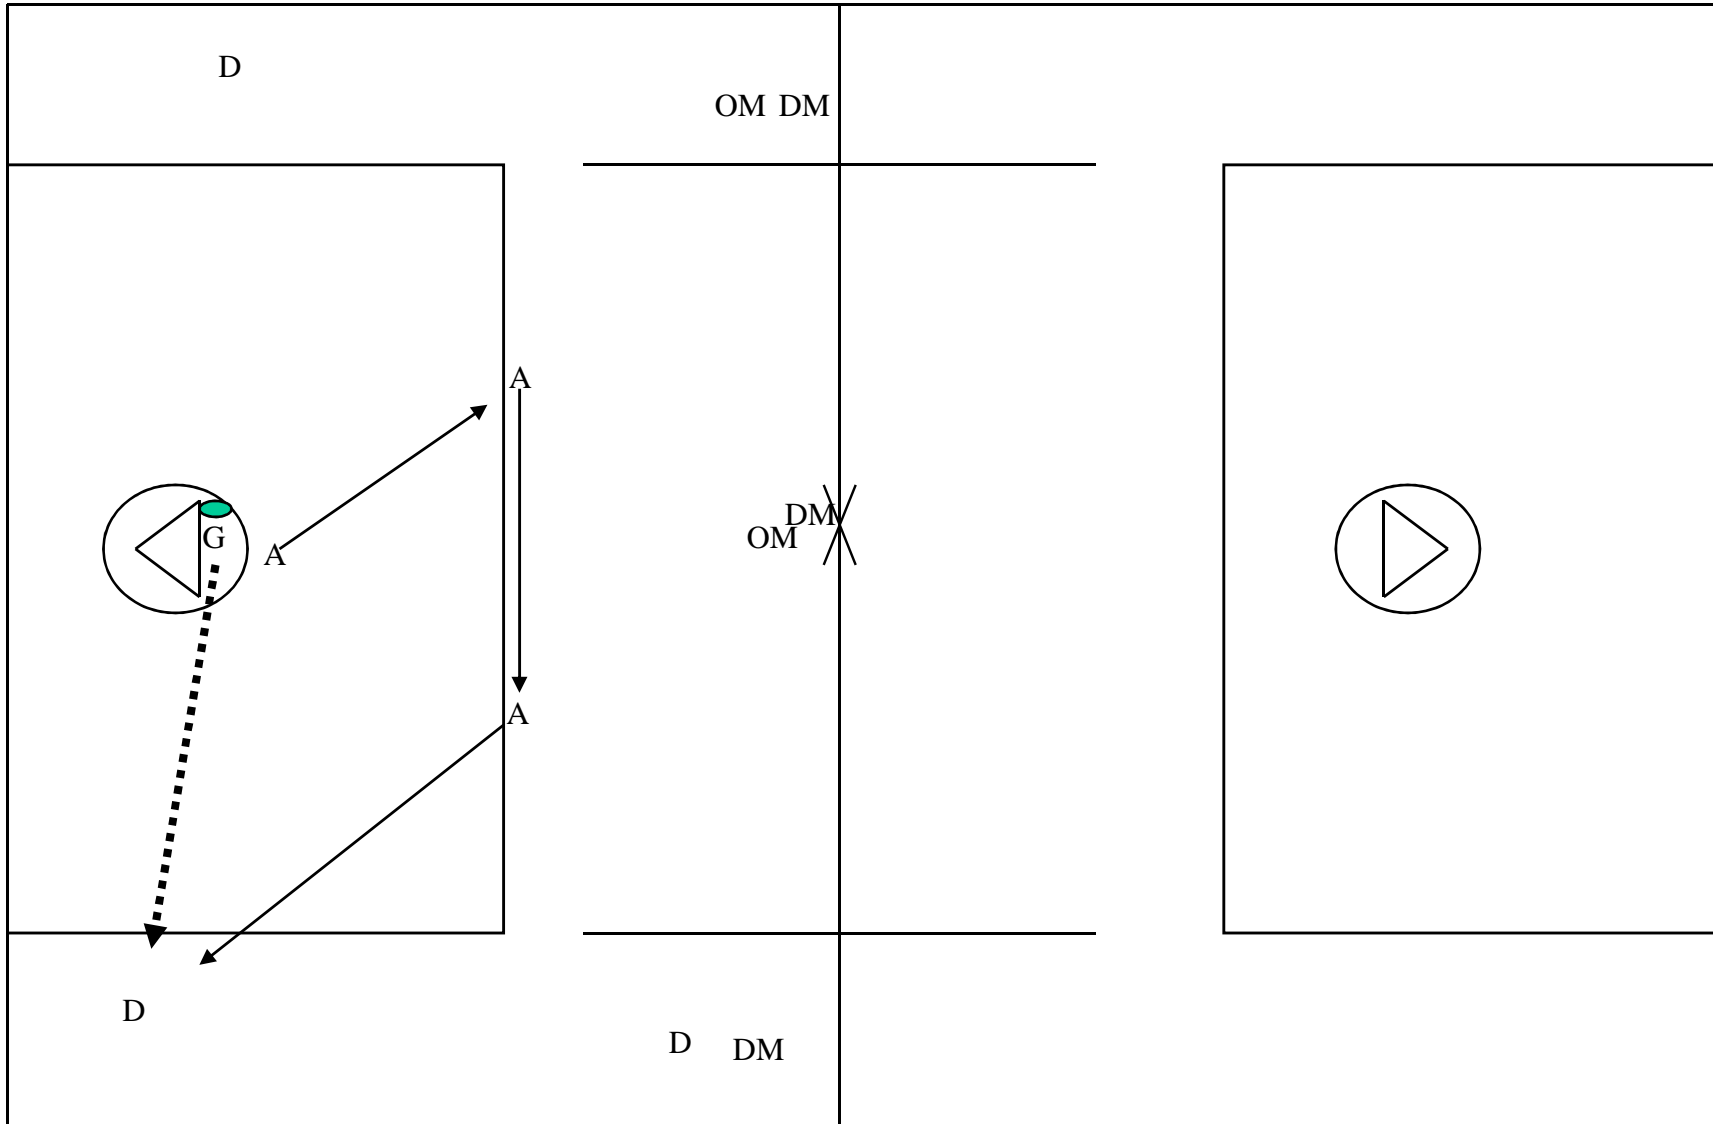

Rides

Zero Ride

Red Ride - Attack moves on the pass in a triangle

Bump Ride - O = Clearing Team

Rides - Call = Match

When we ride the Ball most teams will use a clear like this you will match up on a man we will not play the Goalie until he passes you.