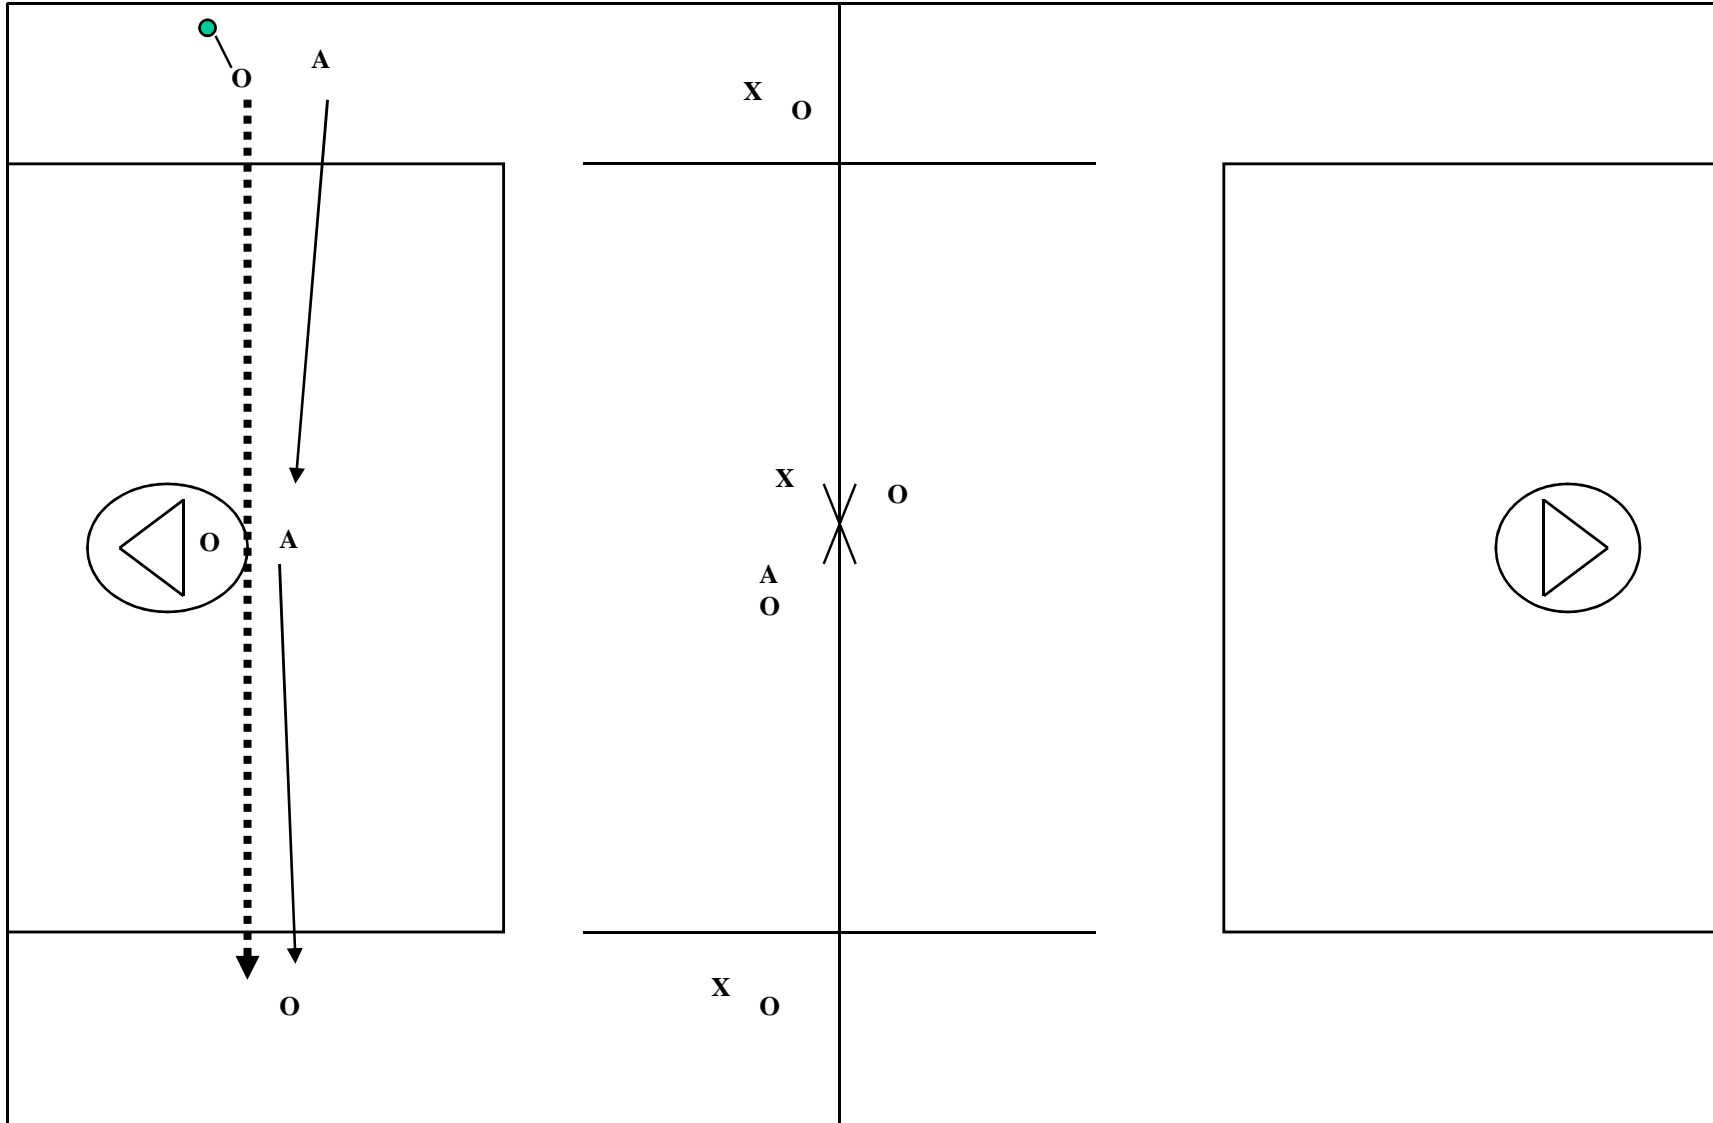

Rides

Zero Ride

Red Ride - Attack moves on the pass in a triangle

Bump Ride - O = Clearing Team

Rides - Call = Match

When we ride the Ball most teams will use a clear like this you will match up on a man we will not play the Goalie until he passes you.