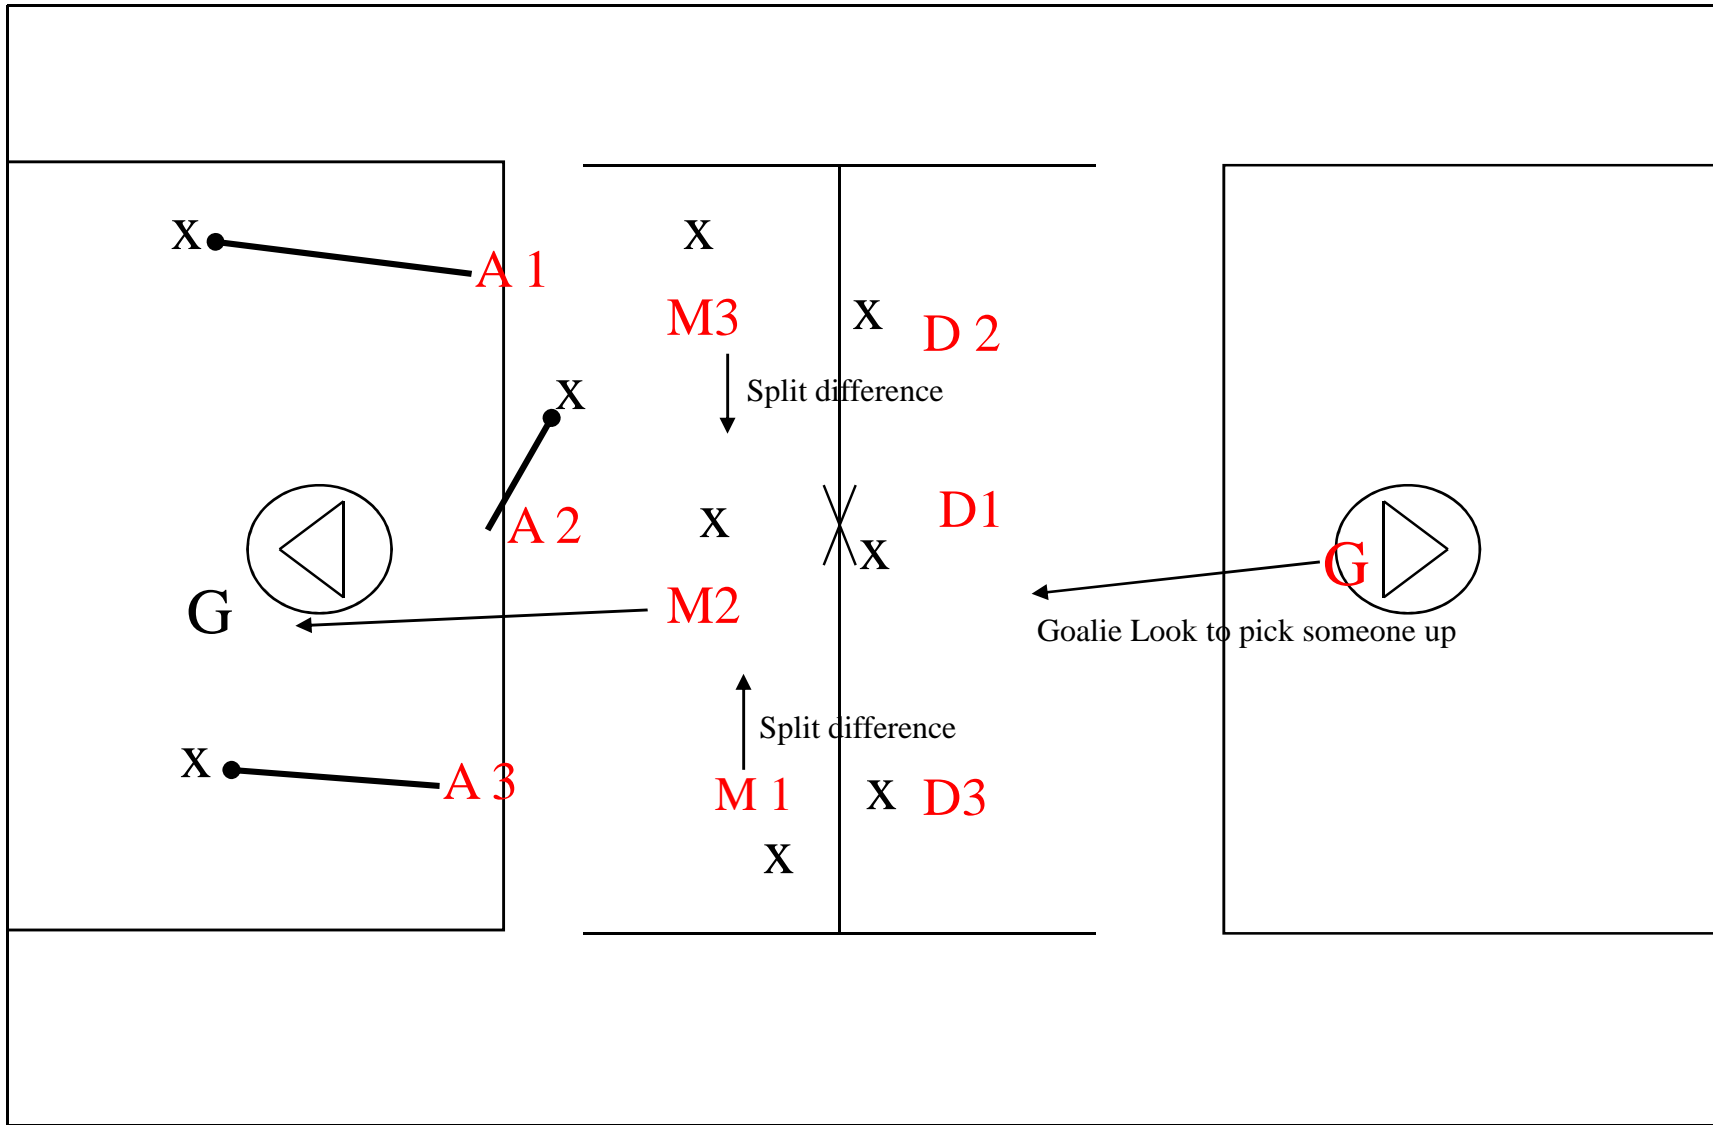

Rides

Zero Ride

Red Ride - Attack moves on the pass in a triangle

Bump Ride - O = Clearing Team

Rides - Call = Match

When we ride the Ball most teams will use a clear like this you will match up on a man we will not play the Goalie until he passes you.

Rides - Call = 10

When we ride the Ball most teams will use a clear like this you will match up on a man we will not play the Goalie until he passes you. Everyone else Lock off.

Rides

Riding team in circles
 Attack are in a triangle
 cut off the ball and
 closest men to ball
 Leave long pass open
 and rotate to pass