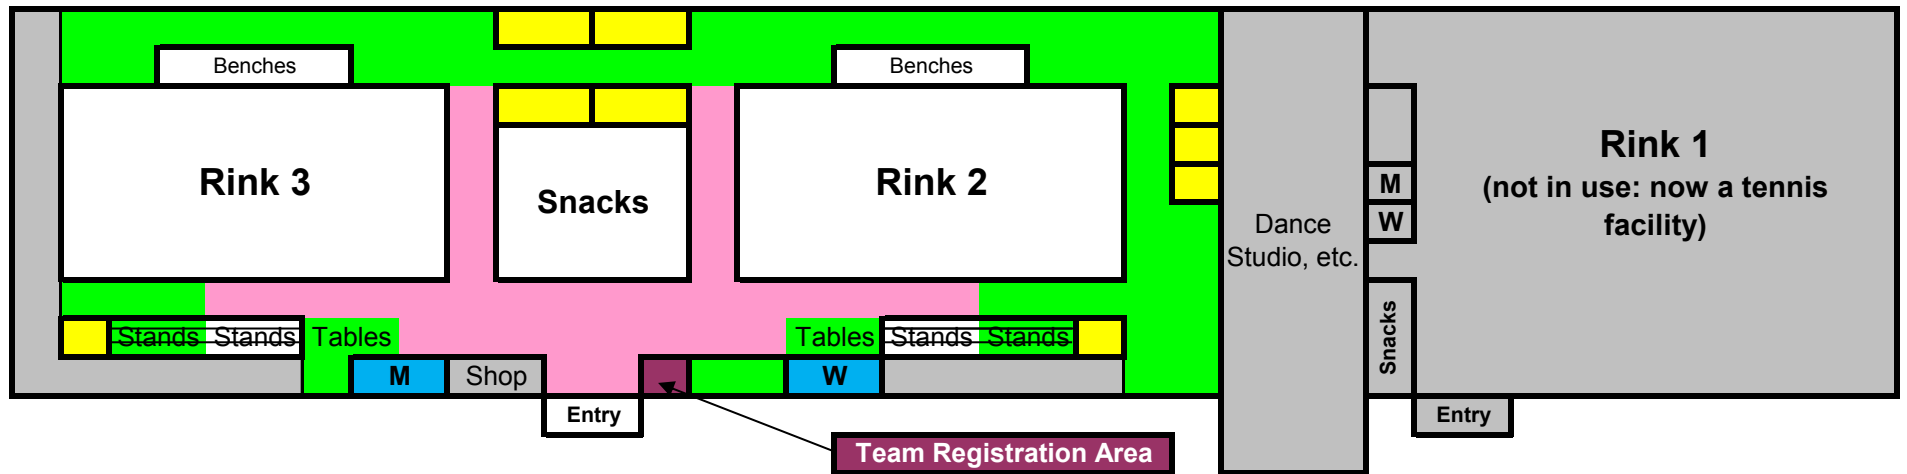

## SPORTSPLEX INDOOR FIELD HOCKEY LAYOUT 2015-16 SEASON

**Key:**

- Common Areas: **NO** Team Set-up or Stick-work, **PLEASE**
- Player Locker Rooms
- Additional Suggested Team Set-up Areas and Team Warm-up Areas
- Rest Rooms
- Spectator Only Stands