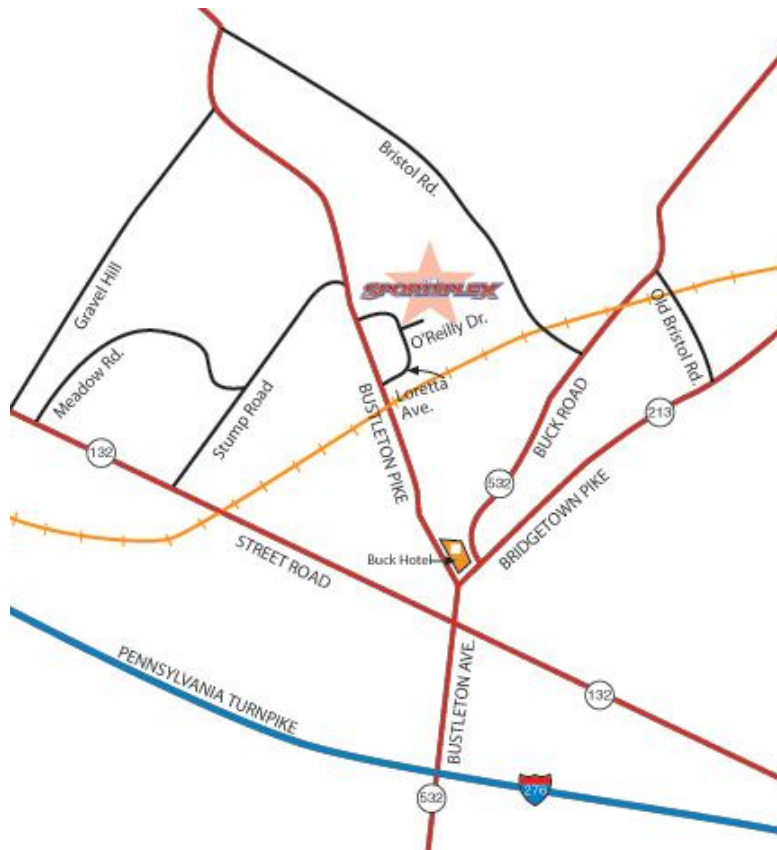

DIRECTIONS TO SPORTSPLEX

1331 O'Reilly Drive
Feasterville, PA 19053
215-355-2582

From I-95

Follow I-95 to the Street Road West/ 132 exit.

Follow Street Road/ 132 West approximately 5 miles to Bustleton Avenue.

Make a Right onto Bustleton Avenue and follow to the 2nd traffic light. (The Buck Hotel will be directly in front of you at the light)

Make a Left at the light onto Bustleton PIKE, and follow 6/10 of a mile to Loretta Avenue. (Loretta Avenue will be the first Right after the railroad tracks, and will lead you into a small office park)

Make the Right onto Loretta, and follow to O'Reilly Drive.

From US Route 1 or the PA Turnpike:

Follow the PA Turnpike to exit 351-Philadelphia.

After paying your toll, stay Right and take US Route 1 South.

Follow Loretta to O'Reilly Drive, and make a Right onto O'Reilly.