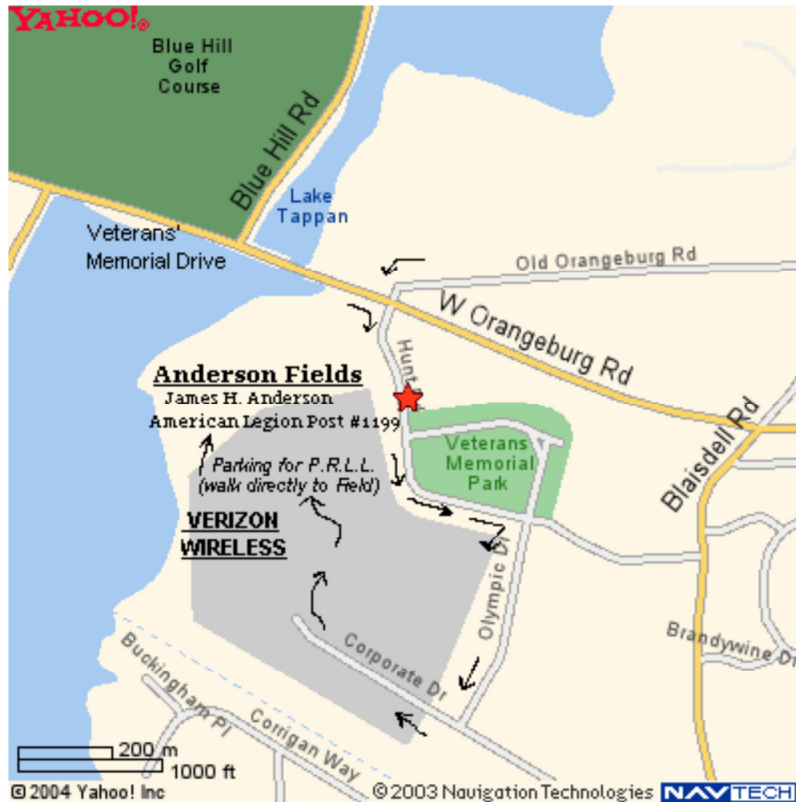

Directions to PRLP Parking;

2000 Corporate Drive, Orangeburg, NY 10962

Coming from the north, take Palisades Interstate Parkway to Exit 6W (Veteran's Memorial Drive, also called Orangeburg Road). Off ramp, proceed west through 2 lights and past Veteran's Memorial Park (on the left) to Hunt Road (at the end of the park). Turn left on Hunt and proceed to Olympic Drive, turn right on Olympic; go to end and turn right onto Corporate Park Drive; go past traffic circle and stop at security booth. Stay to right in Parking Lot for path to Complex.

See Map.

**PEARL RIVER
LITTLE LEAGUE
2017
TEMPORARY
VERIZON
PARKING PASS**