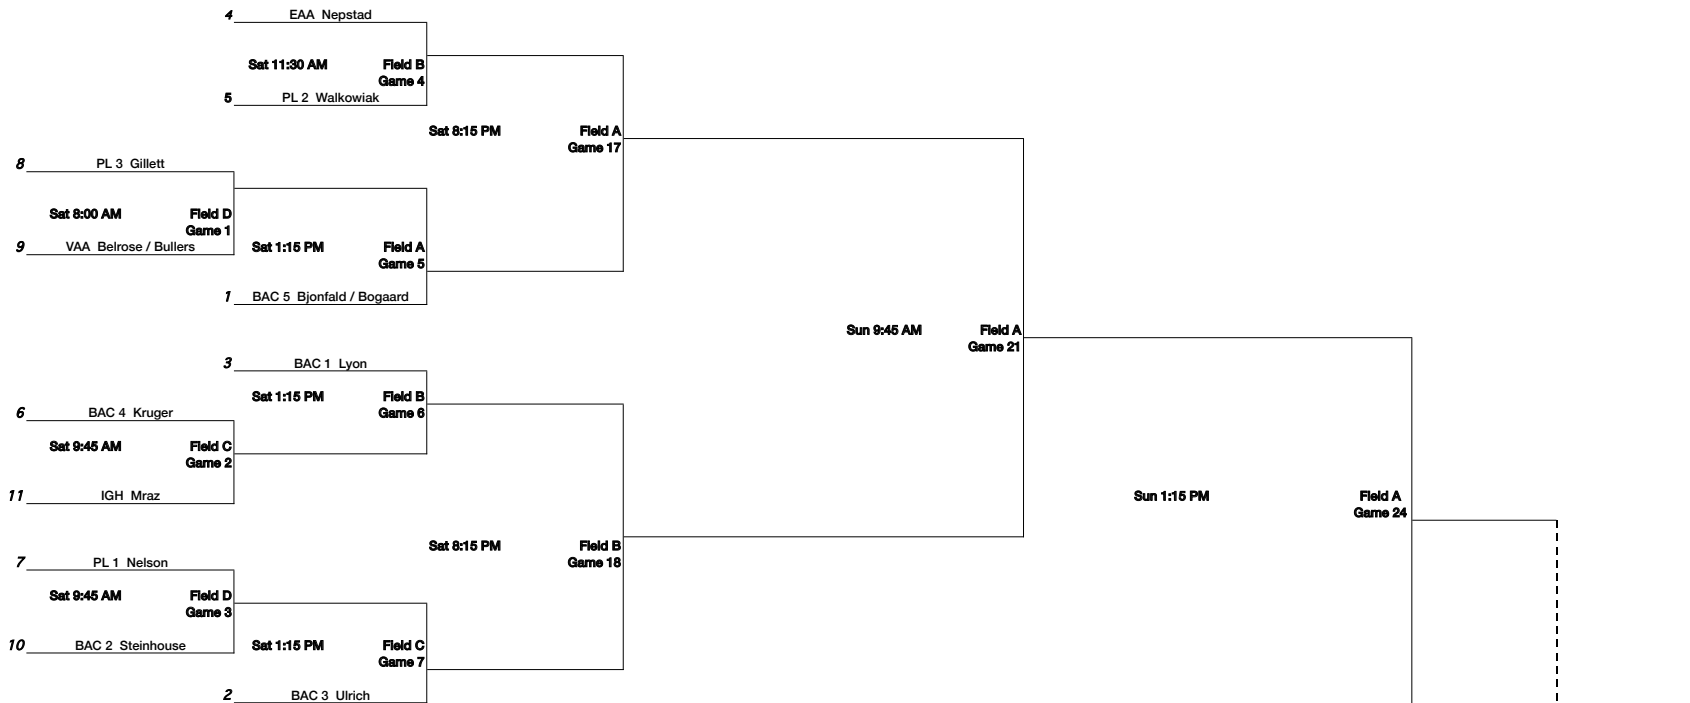

# 2017 “The Classic”

## South Metro League Championship Senior Division

### Champions Bracket

### Playback Bracket