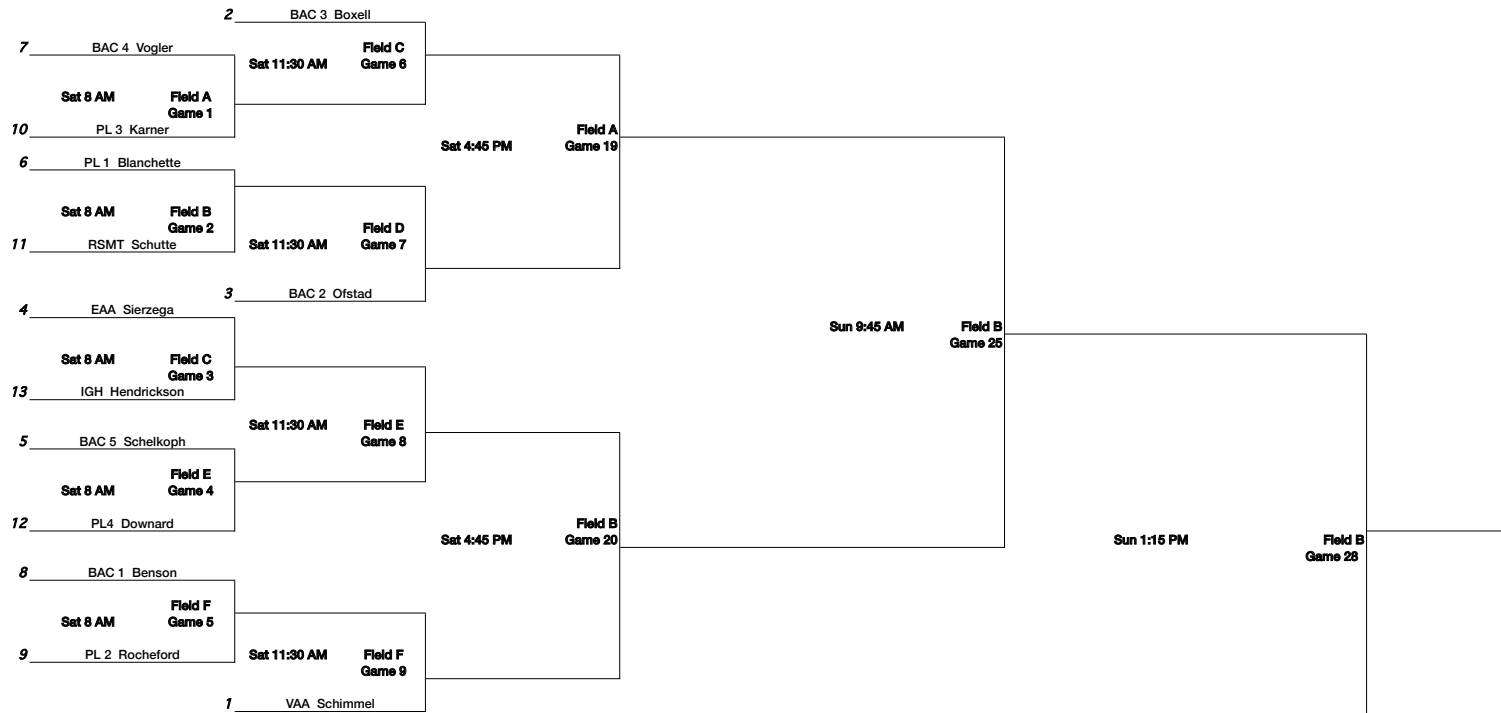

2017 “The Classic” South Metro League Championship Intermediate Division

Champions Bracket

Playback Bracket