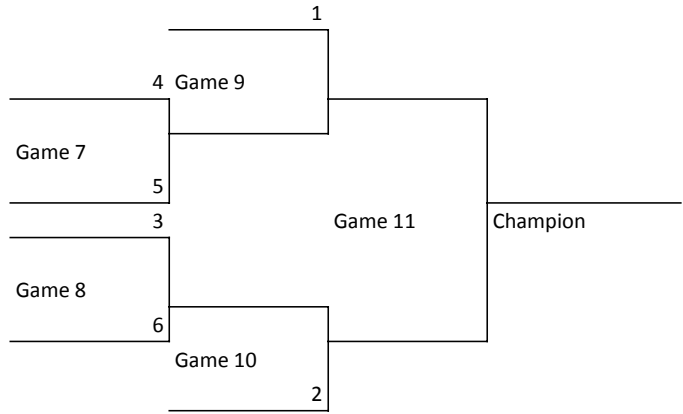

Foster
Game 1
Wagner
Miera
Game 2
Miller
Fairchild
Game 3
Wineland
Wagner
Game 4
Miera
Miller
Game 5
Fairchild
Wineland
Game 6
Foster

Kid Pitch

Friday

Game 1: 5PM-6:45PM
 Game 2: 5PM-6:45PM
 Game 3: 5PM-6:45PM

Adult #1
 Adult #4
 Adult #2

Saturday

Game 4: 9AM-10:45AM
 Game 5: 9AM-10:45AM
 Game 6: 9AM-10:45AM
 Game 7: 11:15AM-1PM
 Game 8: 11:15AM-1PM
 Game 9: 1:15PM-3PM
 Game 10: 1:15PM-3PM

Adult #1
 Adult #2
 Adult #4
 Adult #1
 Adult #4
 Adult #2
 Adult #4

Monday

Game 11: 6-8PM

Youth Complex
 Field #3

All Games No New Inning after 1:25

- Final Score is Score at End of Last Full Inning
- Pool Play Games Team with Lower # Seed is Home Team
- Pool Play Games Seeding Based on Regular Season Standings
- Pool Play Games (1-7) May End in a Tie
- Bracket Play (Single Elimination) Games - Lower # Seed is Home Team
- Single Elimination Games (8-13) Play to Completion
- California Tie Breaker if necessary *see official tournament rules