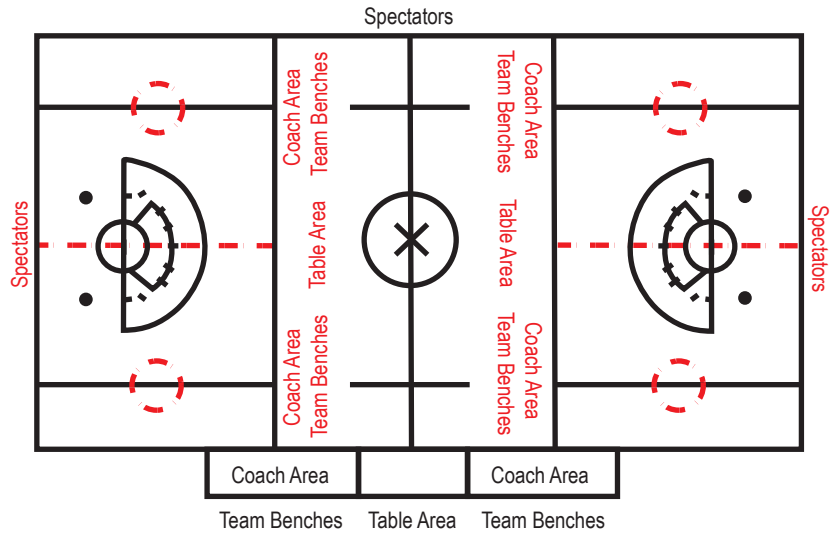

United Lacrosse Association Field Diagrams

Bernard Campbell Middle School
1201 NE Colbern Rd, Lees Summit, MO 64086

NO PARKING

Notes:

F3

9U / 10U / 11U / 12U 7v7 (60 yards x 35 yards)
12U 10v10 / 13U, 14U Full Field (110 yards x 60 yards)
Girls Full Field (110 yards x 60 yards)

F1/F2/F4/F5

9U / 10U / 11U / 12U 7v7 (60 yards x 35 yards)
12U 10v10 / 13U, 14U Full Field (110 yards x 60 yards)