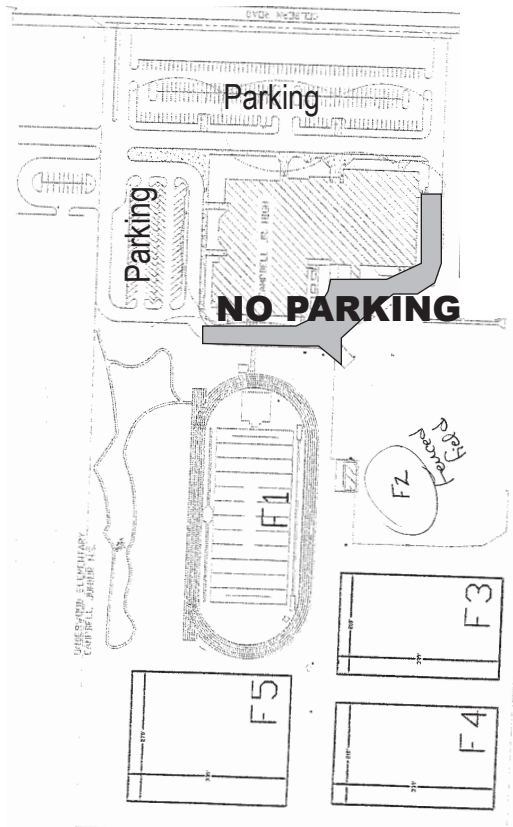

United Lacrosse Association Field Diagrams

Bernard Campbell Middle School
1201 NE Colbern Rd, Lees Summit, MO 64086

NO PARKING

Notes:

F3

9U / 10U / 11U / 12U 7v7 (60 yards x 35 yards)
12U 10v10 / 13U, 14U Full Field (110 yards x 60 yards)
Girls Full Field (110 yards x 60 yards)

F1/F2/F4/F5

9U / 10U / 11U / 12U 7v7 (60 yards x 35 yards)
12U 10v10 / 13U, 14U Full Field (110 yards x 60 yards)