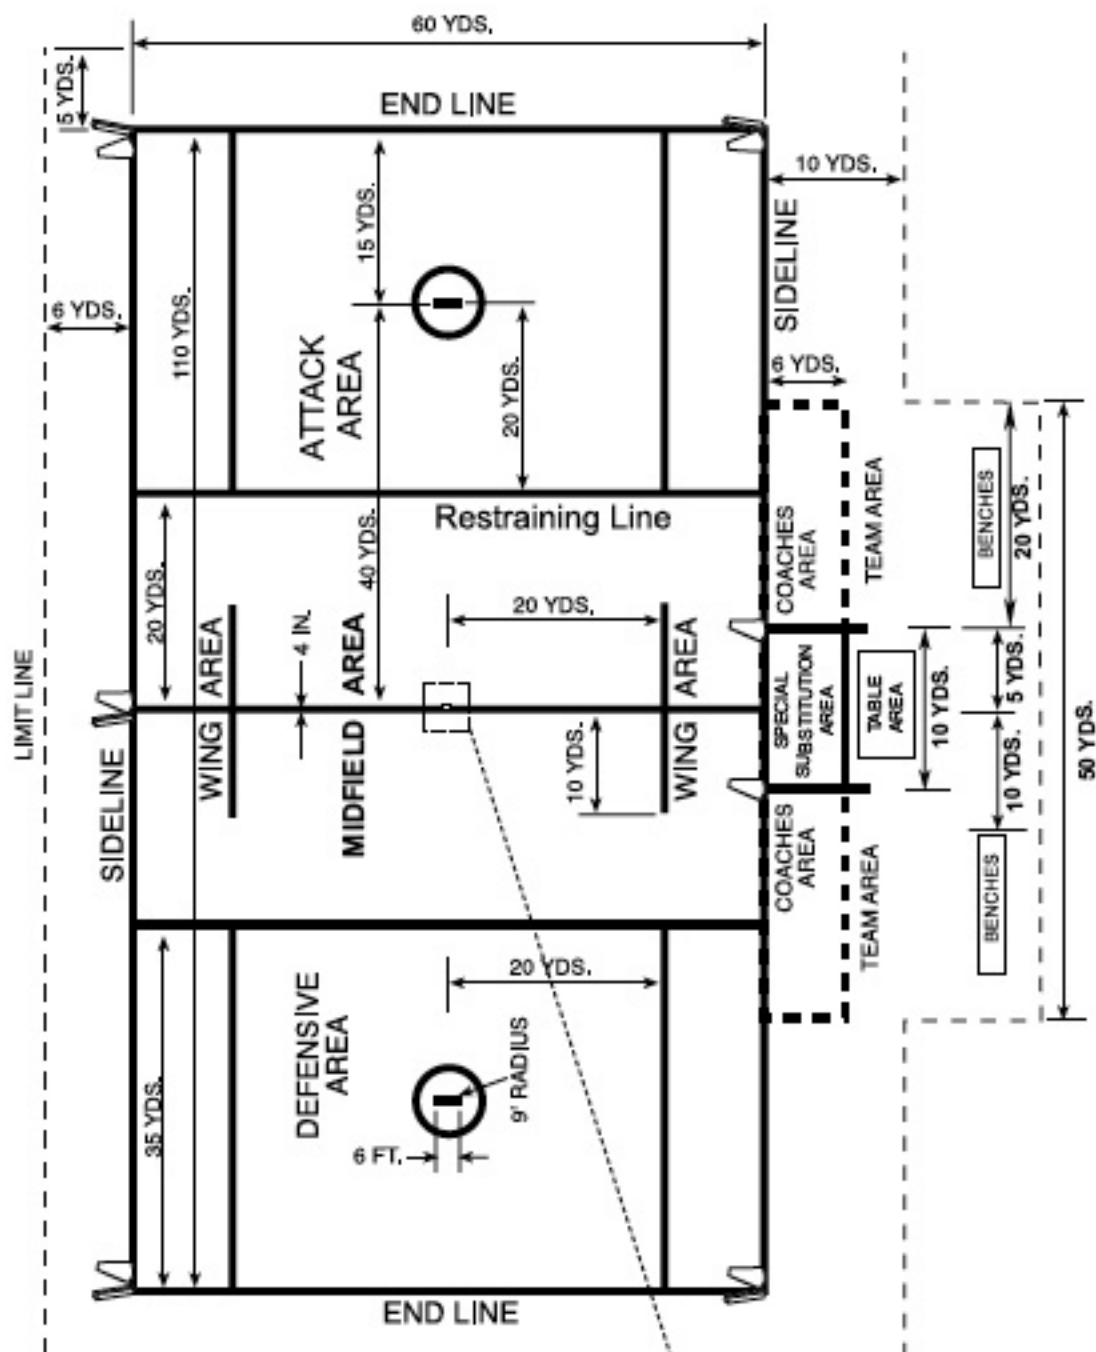

# Men's Lacrosse Field of Play

*Note: A 4-inch square line should be placed in the middle of the center line in a contrasting color.*