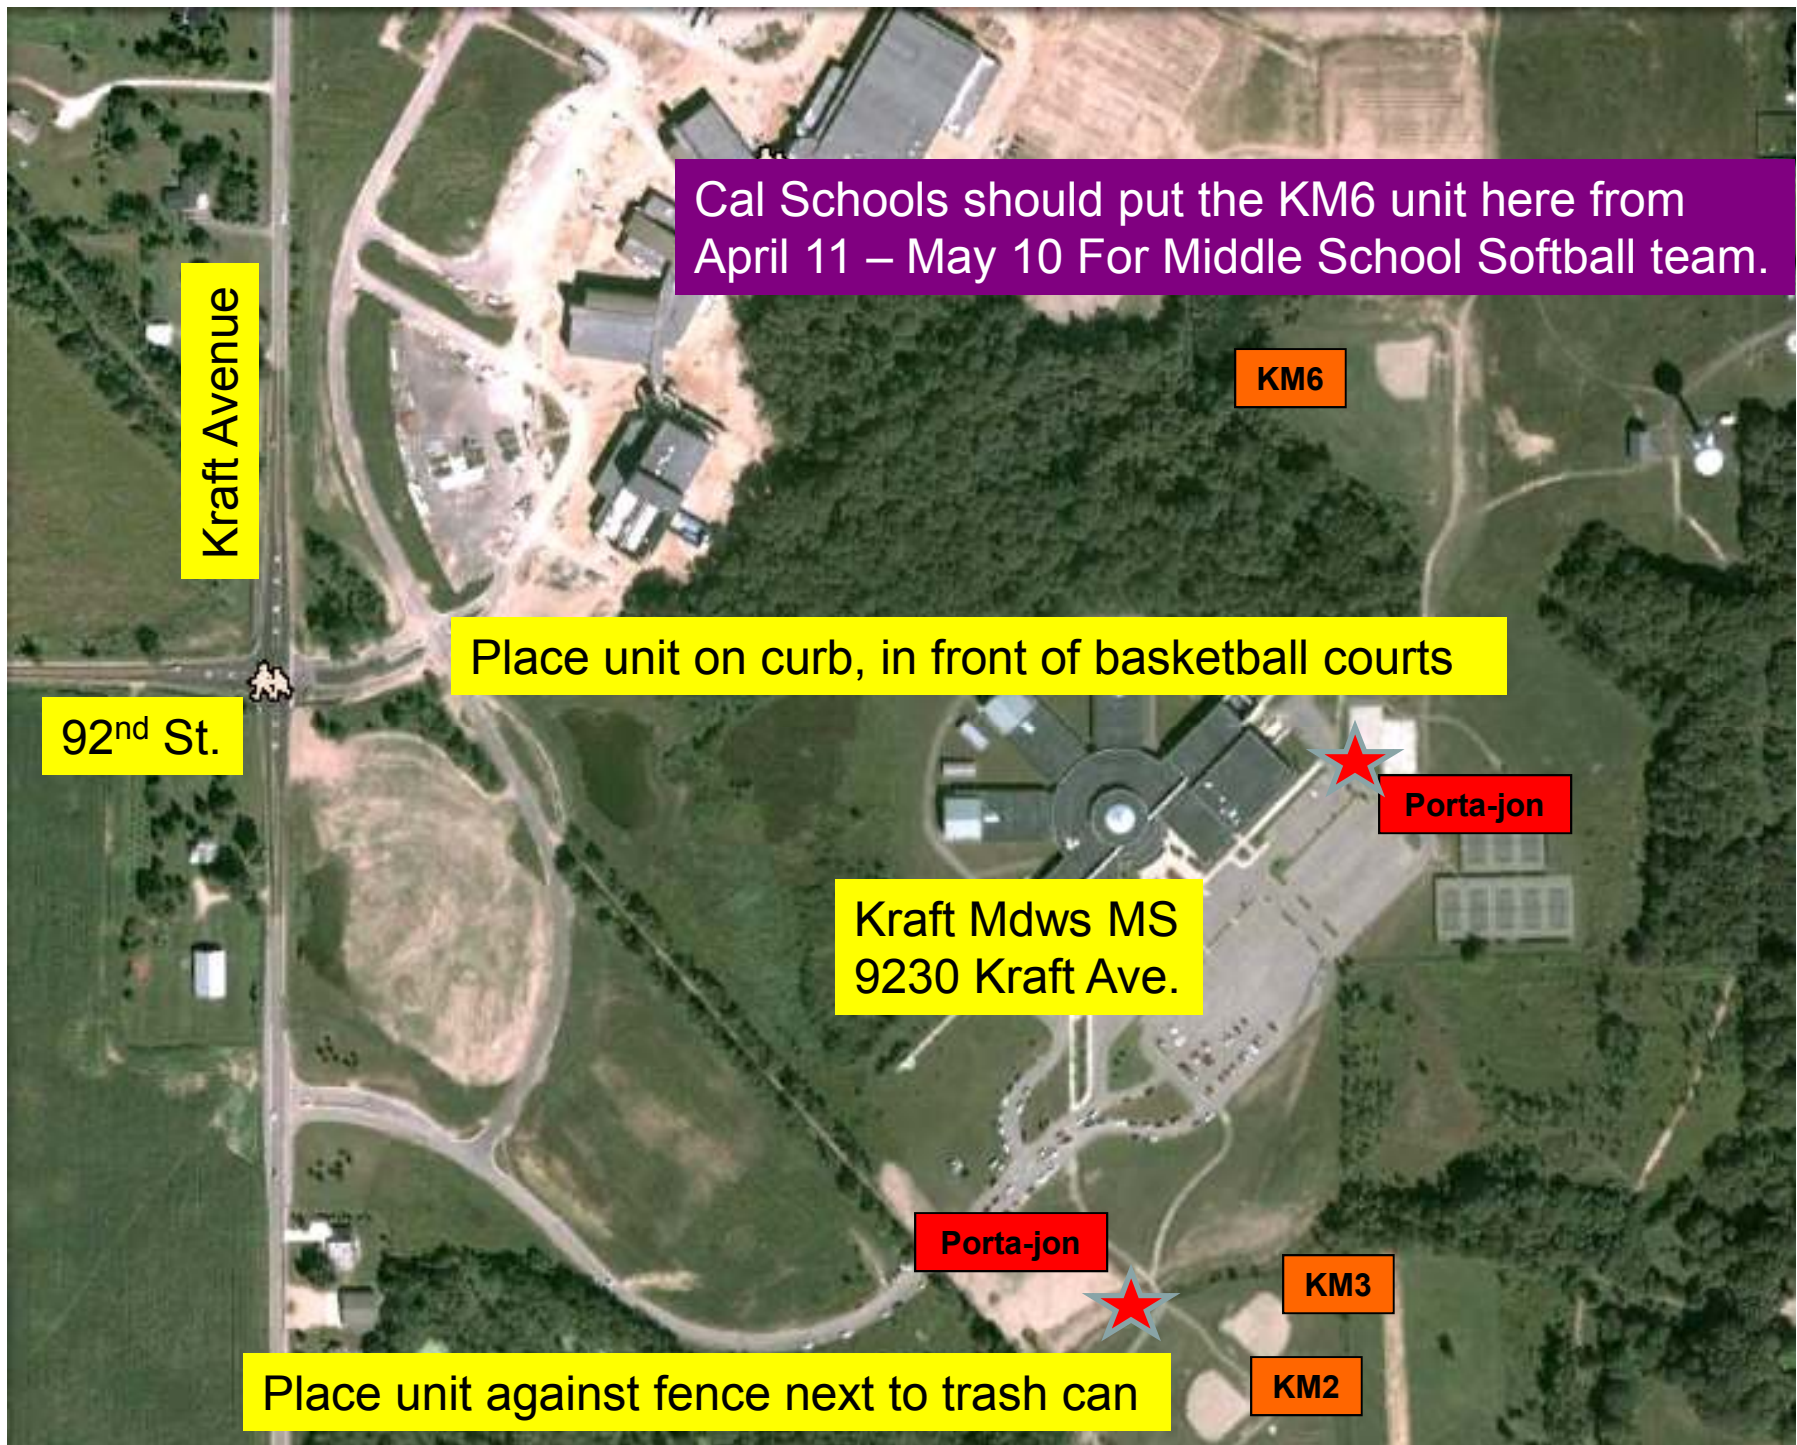

CBSL CALEDONIA FIELDS

Cal Schools should put the KM6 unit here from April 11 – May 10 For Middle School Softball team.

Kraft Avenue

KM6

Place unit on curb, in front of basketball courts

92nd St.

Porta-jon

Kraft Mdws MS
9230 Kraft Ave.

Porta-jon

KM3

Place unit against fence next to trash can

KM2

Kraft Mdws MS
9230 Kraft Ave.

Kraft Avenue

Place unit against fence next to trash can

Rail Trail

Porta-jon

KM1, 2, 3

Johnson St.

Kraft Avenue

Place unit against end of fence nearest to fields

Duncan Lk MS
9770 Duncan Lk

Caledonia
Elem - 9770
Duncan Lk Ave.

Duncan Lake Avenue