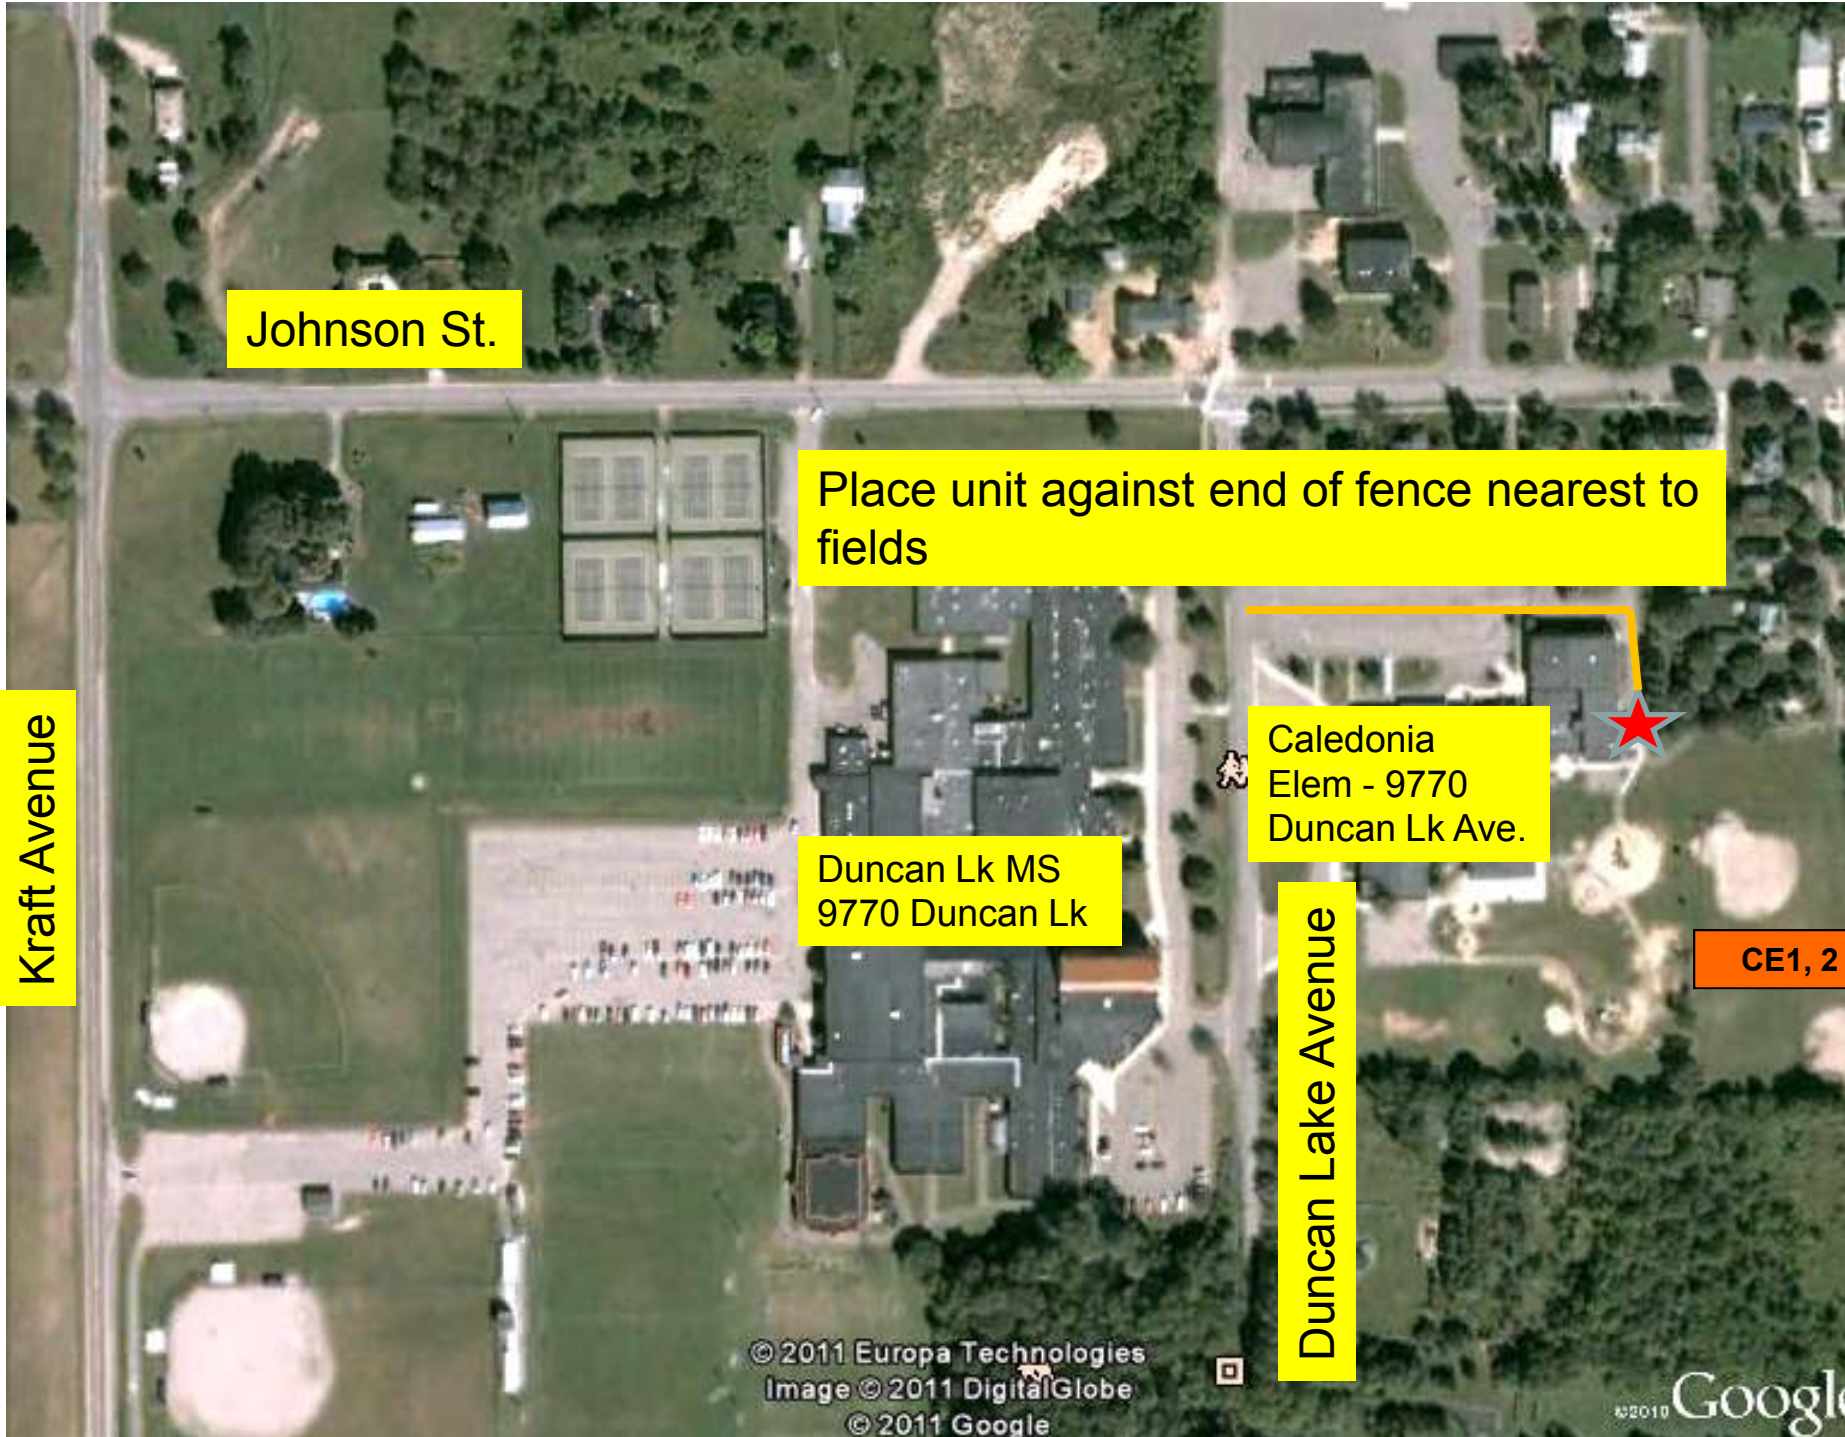

CBSL CALEDONIA FIELDS

Cal Schools should put the KM6 unit here from April 11 – May 10 For Middle School Softball team.

Kraft Avenue

KM6

Place unit on curb, in front of basketball courts

92nd St.

Porta-jon

Kraft Mdws MS
9230 Kraft Ave.

Porta-jon

KM3

Place unit against fence next to trash can

KM2

Kraft Mdws MS
9230 Kraft Ave.

Kraft Avenue

Place unit against fence next to trash can

Rail Trail

Porta-jon

KM1, 2, 3

Johnson St.

Kraft Avenue

Place unit against end of fence nearest to fields

Duncan Lk MS
9770 Duncan Lk

Caledonia
Elem - 9770
Duncan Lk Ave.

Duncan Lake Avenue