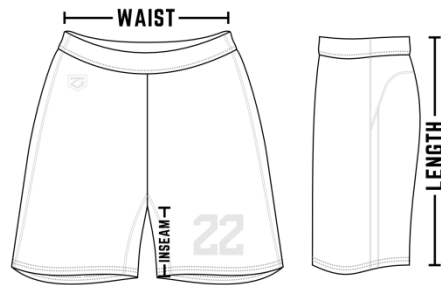

MEN'S REVERSIBLE SIZE CHART

SIZE	LENGTH	CHEST
YS	20	17
YM	22	18
YL	23	20
YXL	24	20
S	25	20
M	26	22
L	28	24
XL	28	26
2XL	28	28

ALL MEASUREMENTS IN INCHES, AS A REVERSIBLE LYING ON FLOOR.

MEN'S SHOOTER SIZE CHART

SIZE	LENGTH	WIDTH
YM	21	17
YL	23	18
S	28	19
M	29.5	22
L	30	23
XL	31	25
XXL	33	27.5

ALL MEASUREMENTS IN INCHES, AS A SHIRT LYING ON FLOOR.

MEN'S SHORT SIZE CHART

SIZE	LENGTH	INSEAM	WAIST
YS	17	8	11
YM	18	8	12
YL	19	9	12.75
YXL	19	9	13.5
S	20	9	13.5
M	21	9	14
L	22	10	15
XL	23	10	16
XXL	24	10	17

ALL MEASUREMENTS IN INCHES, AS SHORTS LYING ON FLOOR.

**They are offering YXS so if the smalls are too big, you will want to select YXS