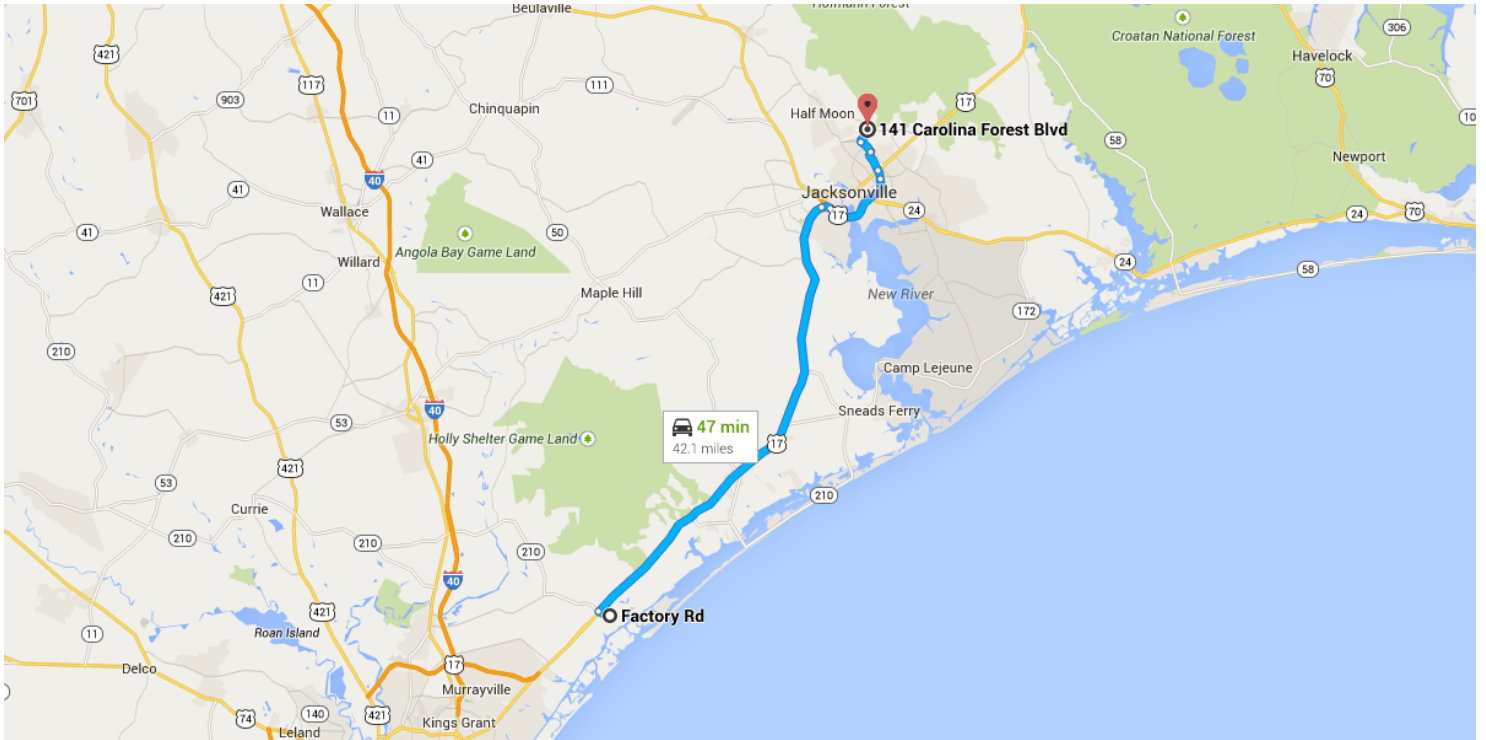

Drive 42.1 miles, 48 min

Directions from Factory Rd to 141 Carolina Forest Blvd

○ Factory Rd

Hampstead, NC 28443

↑ Head northwest on Factory Rd toward 2nd St
0.8 mi / 1 min

Continue on **US-17 N** to Jacksonville. Exit from **US-17 N**

- 38.0 mi / 41 min
- 2. Turn **right** onto **NC-210 E/US-17 N**
Continue to follow US-17 N
- 31.8 mi
- ⬆ 3. Take the **N Carolina 24 E/US-17 N** ramp to **Camp Lejeune/Morehead City/New Bern**
- 0.6 mi
- ⬆ 4. Merge onto **US-17 N**
- 5.0 mi
- 5. Take the exit toward **Jacksonville Pkwy**
- 0.6 mi

Continue on **Jacksonville Pkwy**. Drive to **Carolina Forest Blvd**

- 3.3 mi / 6 min
- ↙ 6. Slight **left** onto **Jacksonville Pkwy**
- 1.4 mi
- ↙ 7. Turn **left** onto **Western Blvd**
- 0.9 mi
- 8. Take the **1st right** onto **Carolina Forest Blvd**
Destination will be on the right
- 0.9 mi

📍 141 Carolina Forest Blvd

Jacksonville, NC 28546

These directions are for planning purposes only. You may find that construction projects, traffic, weather, or other events may cause conditions to differ from the map results, and you should plan your route accordingly. You must obey all signs or notices regarding your route.