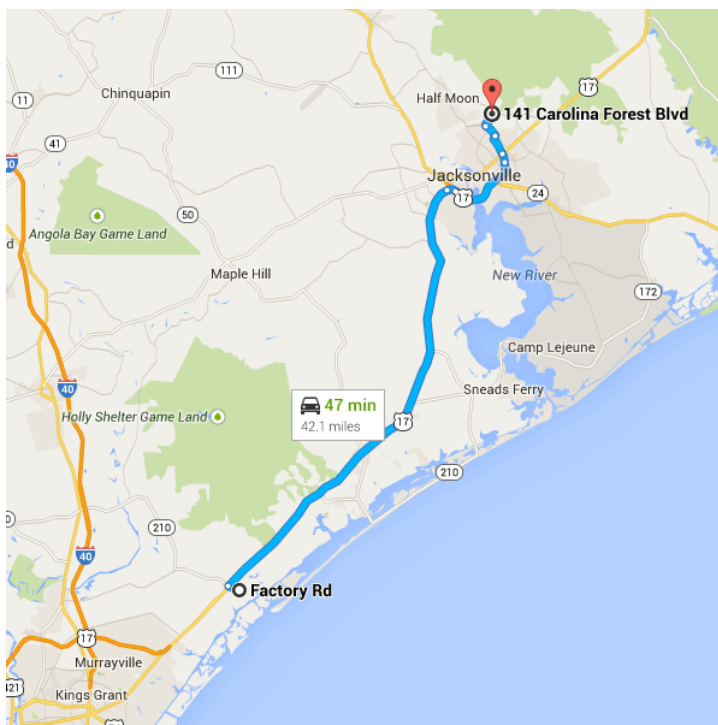

Drive 42.1 miles, 48 min

Directions from Factory Rd to 141 Carolina Forest Blvd

○ Factory Rd

Hampstead, NC 28443

↑ Head northwest on Factory Rd toward 2nd St
0.8 mi / 1 min

Continue on **US-17 N** to Jacksonville. Exit from **US-17 N**

- 38.0 mi / 41 min
- 2. Turn **right** onto **NC-210 E/US-17 N**
Continue to follow US-17 N
- 31.8 mi
- ⬆ 3. Take the **N Carolina 24 E/US-17 N** ramp to **Camp Lejeune/Morehead City/New Bern**
- 0.6 mi
- ⬆ 4. Merge onto **US-17 N**
- 5.0 mi
- 5. Take the exit toward **Jacksonville Pkwy**
- 0.6 mi

Continue on **Jacksonville Pkwy**. Drive to **Carolina Forest Blvd**

- 3.3 mi / 6 min
- ↙ 6. Slight **left** onto **Jacksonville Pkwy**
- 1.4 mi
- ↙ 7. Turn **left** onto **Western Blvd**
- 0.9 mi
- 8. Take the **1st right** onto **Carolina Forest Blvd**
Destination will be on the right
- 0.9 mi

📍 141 Carolina Forest Blvd

Jacksonville, NC 28546

These directions are for planning purposes only. You may find that construction projects, traffic, weather, or other events may cause conditions to differ from the map results, and you should plan your route accordingly. You must obey all signs or notices regarding your route.