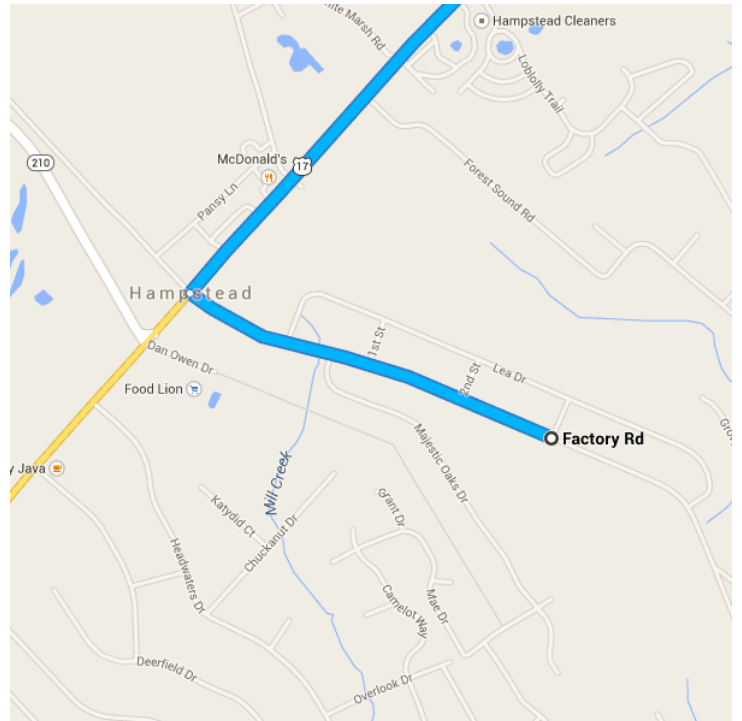

Drive 42.1 miles, 48 min

Directions from Factory Rd to 141 Carolina Forest Blvd

○ Factory Rd

Hampstead, NC 28443

↑ Head northwest on Factory Rd toward 2nd St
0.8 mi / 1 min

Continue on **US-17 N** to Jacksonville. Exit from **US-17 N**

- 38.0 mi / 41 min
- 2. Turn **right** onto **NC-210 E/US-17 N**
Continue to follow US-17 N
- 31.8 mi
- ⬆ 3. Take the **N Carolina 24 E/US-17 N** ramp to **Camp Lejeune/Morehead City/New Bern**
- 0.6 mi
- ⬆ 4. Merge onto **US-17 N**
- 5.0 mi
- 5. Take the exit toward **Jacksonville Pkwy**
- 0.6 mi

Continue on **Jacksonville Pkwy**. Drive to **Carolina Forest Blvd**

- 3.3 mi / 6 min
- ↙ 6. Slight **left** onto **Jacksonville Pkwy**
- 1.4 mi
- ↙ 7. Turn **left** onto **Western Blvd**
- 0.9 mi
- 8. Take the **1st right** onto **Carolina Forest Blvd**
Destination will be on the right
- 0.9 mi

📍 141 Carolina Forest Blvd

Jacksonville, NC 28546

These directions are for planning purposes only. You may find that construction projects, traffic, weather, or other events may cause conditions to differ from the map results, and you should plan your route accordingly. You must obey all signs or notices regarding your route.