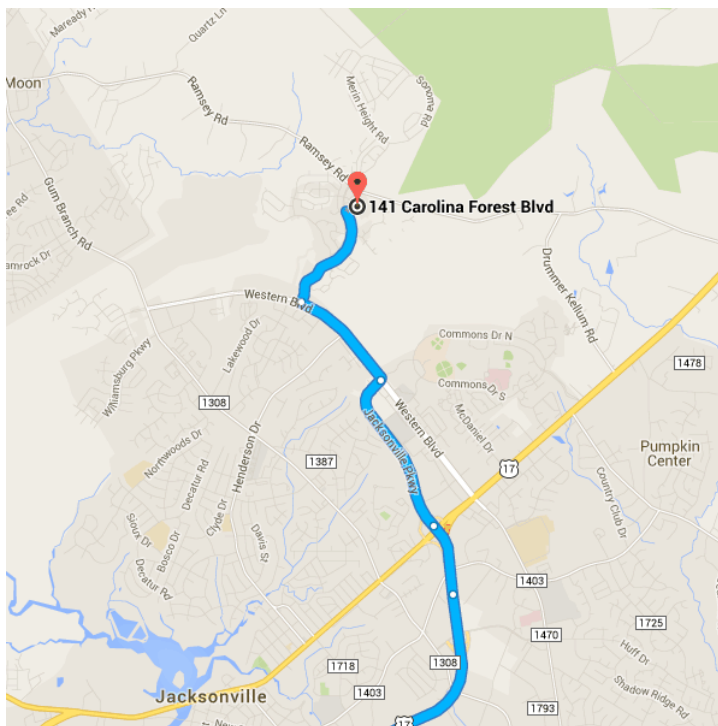

Drive 42.1 miles, 48 min

Directions from Factory Rd to 141 Carolina Forest Blvd

○ Factory Rd

Hampstead, NC 28443

↑ Head northwest on Factory Rd toward 2nd St
0.8 mi / 1 min

Continue on **US-17 N** to Jacksonville. Exit from **US-17 N**

- 38.0 mi / 41 min
- 2. Turn **right** onto **NC-210 E/US-17 N**
Continue to follow US-17 N
- 31.8 mi
- ⬆ 3. Take the **N Carolina 24 E/US-17 N** ramp to **Camp Lejeune/Morehead City/New Bern**
- 0.6 mi
- ⬆ 4. Merge onto **US-17 N**
- 5.0 mi
- 5. Take the exit toward **Jacksonville Pkwy**
- 0.6 mi

Continue on **Jacksonville Pkwy**. Drive to **Carolina Forest Blvd**

- 3.3 mi / 6 min
- ↙ 6. Slight **left** onto **Jacksonville Pkwy**
- 1.4 mi
- ↙ 7. Turn **left** onto **Western Blvd**
- 0.9 mi
- 8. Take the **1st right** onto **Carolina Forest Blvd**
Destination will be on the right
- 0.9 mi

📍 141 Carolina Forest Blvd

Jacksonville, NC 28546

These directions are for planning purposes only. You may find that construction projects, traffic, weather, or other events may cause conditions to differ from the map results, and you should plan your route accordingly. You must obey all signs or notices regarding your route.