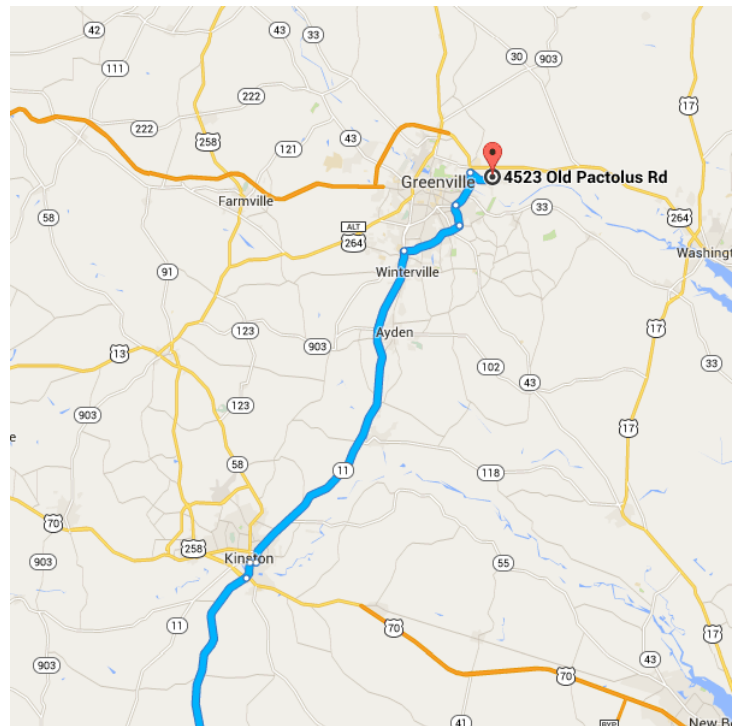

Drive 108 miles, 2 h 4 min

Directions from Factory Rd to 4523 Old Pactolus Rd

○ Factory Rd

Hampstead, NC 28443

↑ Head northwest on Factory Rd toward 2nd St

0.8 mi / 1 min

Follow **US-17 N, NC-24 W/Rte 24 W/State 24 W** and **US-258** to **E King St/NC-11 S N** in **Kinston**

73.6 mi / 1 h 21 min

- ↶ 2. Turn right onto **NC-210 E/US-17 N**
i Continue to follow **US-17 N**

31.8 mi
- ↷ 3. Slight left onto **US-17 BUS N**

0.6 mi
- ↶ 4. Turn left to merge onto **NC-24 W/Rte 24 W/State 24 W**

0.5 mi
- 📍 8. At the traffic circle, take the **3rd** exit onto **Dr Martin Luther King Jr Blvd/NC-11 S N**
i Continue to follow **NC-11 S N**

23.6 mi
- ↶ 9. Turn right onto **W Fire Tower Rd**

4.1 mi
- ↷ 10. Turn left onto **E 14th St**

1.4 mi
- ↶ 11. Turn right onto **Greenville Blvd SE/US-264 Alt E E**

2.5 mi
- ↷ 12. Sharp right onto **Old Pactolus Rd**

1.7 mi
- ↷ 13. Turn left
i Destination will be on the right

269 ft

⊙ 4523 Old Pactolus Rd