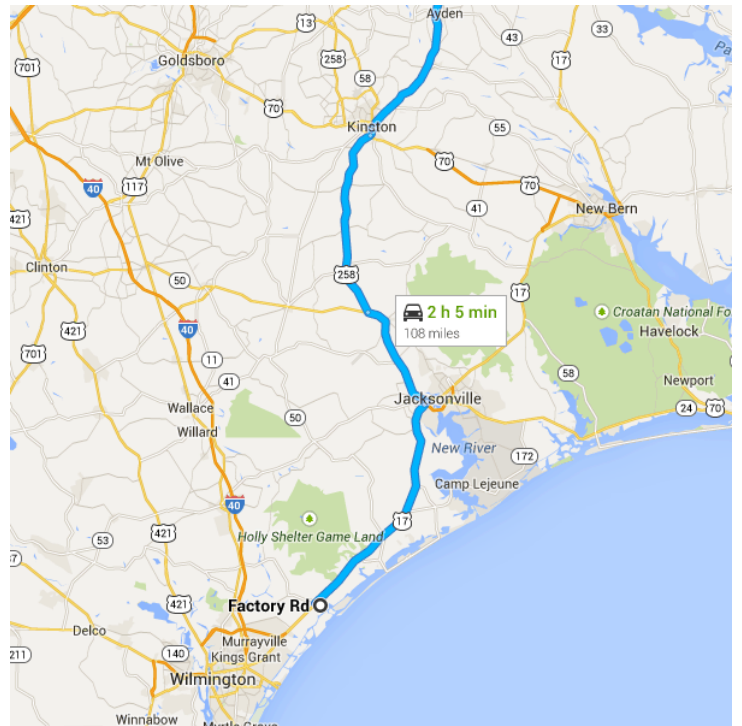

Drive 108 miles, 2 h 4 min

Directions from Factory Rd to 4523 Old Pactolus Rd

○ Factory Rd

Hampstead, NC 28443

↑ Head northwest on Factory Rd toward 2nd St

0.8 mi / 1 min

Follow **US-17 N, NC-24 W/Rte 24 W/State 24 W** and **US-258** to **E King St/NC-11 S N** in **Kinston**

73.6 mi / 1 h 21 min

- ↶ 2. Turn right onto **NC-210 E/US-17 N**
i Continue to follow **US-17 N**

31.8 mi
- ↷ 3. Slight left onto **US-17 BUS N**

0.6 mi
- ↶ 4. Turn left to merge onto **NC-24 W/Rte 24 W/State 24 W**

14.9 mi
- ↷ 5. Slight right onto **US-258**

25.2 mi
- ↑ 6. Continue onto **S Queen St**

1.1 mi

Continue on **NC-11 S N** to your destination in **Pactolus**

33.7 mi / 41 min

- ↶ 7. Turn right onto **E King St/NC-11 S N**

0.5 mi
- 📍 8. At the traffic circle, take the **3rd** exit onto **Dr Martin Luther King Jr Blvd/NC-11 S N**
i Continue to follow **NC-11 S N**

23.6 mi
- ↶ 9. Turn right onto **W Fire Tower Rd**

4.1 mi
- ↷ 10. Turn left onto **E 14th St**