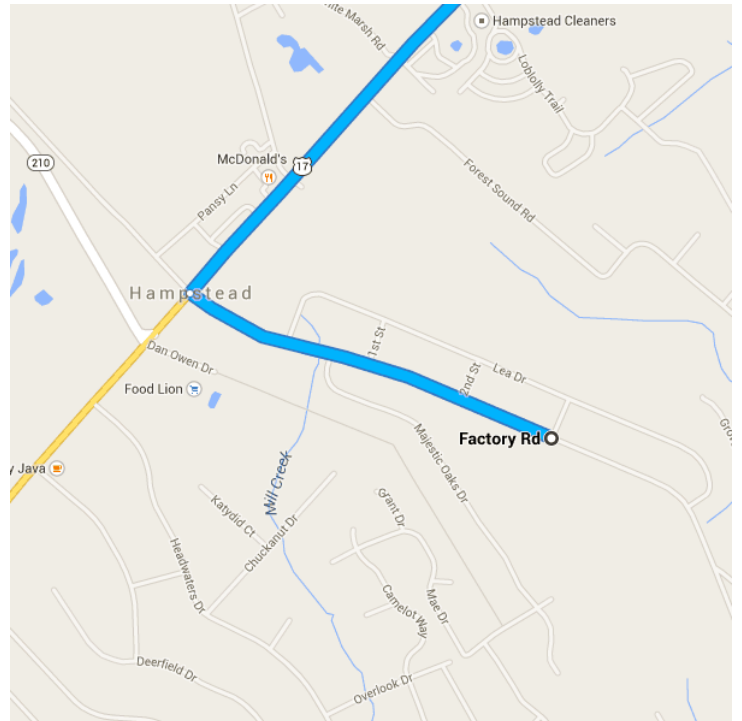

Drive 108 miles, 2 h 4 min

Directions from Factory Rd to 4523 Old Pactolus Rd

○ Factory Rd

Hampstead, NC 28443

↑ Head northwest on Factory Rd toward 2nd St

0.8 mi / 1 min

Follow **US-17 N, NC-24 W/Rte 24 W/State 24 W** and **US-258** to **E King St/NC-11 S N** in **Kinston**

73.6 mi / 1 h 21 min

- ↶ 2. Turn right onto **NC-210 E/US-17 N**
i Continue to follow **US-17 N**

31.8 mi
- ↷ 3. Slight left onto **US-17 BUS N**

0.6 mi
- ↶ 4. Turn left to merge onto **NC-24 W/Rte 24 W/State 24 W**

14.9 mi
- ↷ 5. Slight right onto **US-258**

25.2 mi
- ↑ 6. Continue onto **S Queen St**

1.1 mi

Continue on **NC-11 S N** to your destination in **Pactolus**

33.7 mi / 41 min

- ↶ 7. Turn right onto **E King St/NC-11 S N**

0.5 mi
- 📍 8. At the traffic circle, take the **3rd** exit onto **Dr Martin Luther King Jr Blvd/NC-11 S N**
i Continue to follow **NC-11 S N**

23.6 mi
- ↶ 9. Turn right onto **W Fire Tower Rd**

4.1 mi
- ↷ 10. Turn left onto **E 14th St**