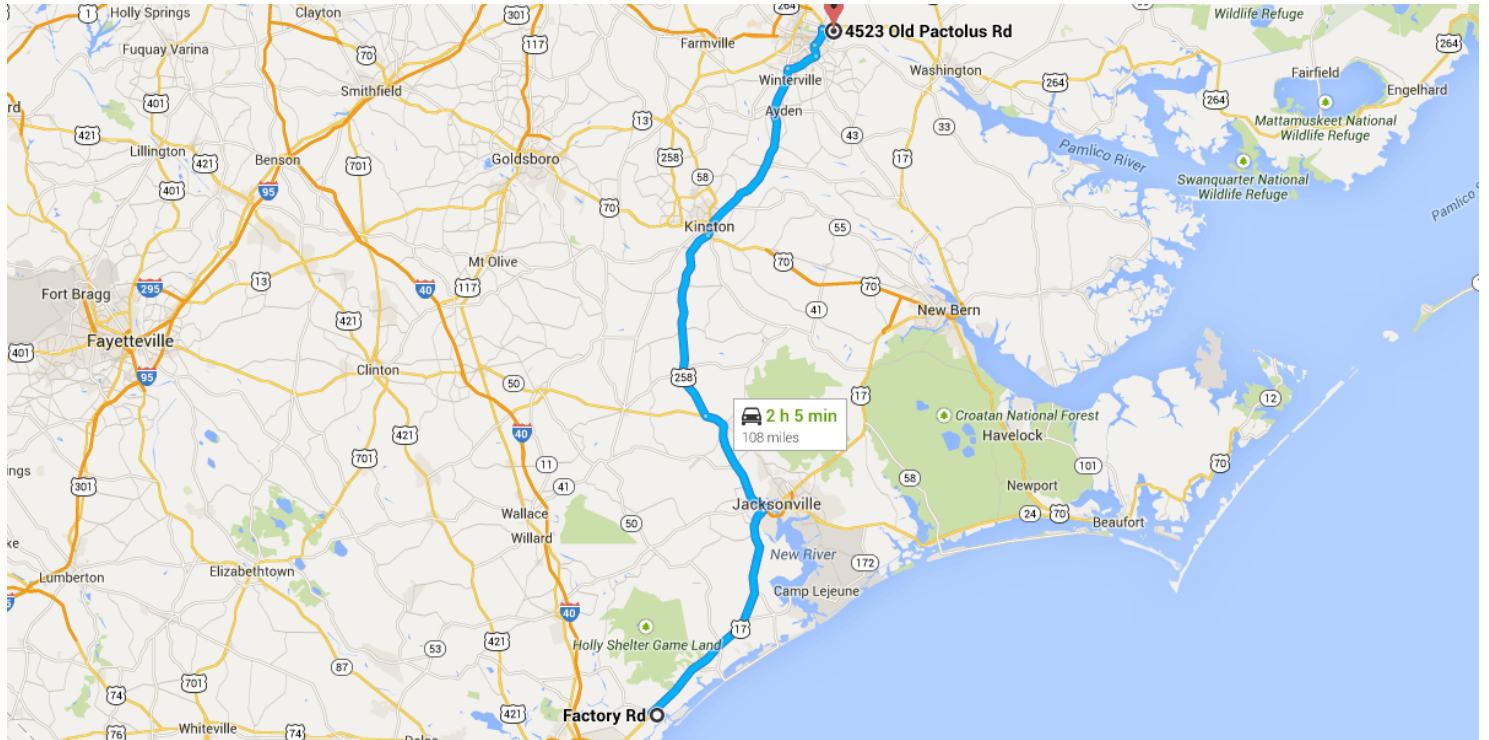

Drive 108 miles, 2 h 4 min

Directions from Factory Rd to 4523 Old Pactolus Rd

○ Factory Rd

Hampstead, NC 28443

↑ Head northwest on Factory Rd toward 2nd St

0.8 mi / 1 min

Follow **US-17 N, NC-24 W/Rte 24 W/State 24 W** and **US-258** to **E King St/NC-11 S N** in **Kinston**

73.6 mi / 1 h 21 min

- ↶ 2. Turn right onto **NC-210 E/US-17 N**
i Continue to follow **US-17 N**

31.8 mi
- ↷ 3. Slight left onto **US-17 BUS N**

0.6 mi
- ↶ 4. Turn left to merge onto **NC-24 W/Rte 24 W/State 24 W**

14.9 mi
- ↷ 5. Slight right onto **US-258**

25.2 mi
- ↑ 6. Continue onto **S Queen St**

1.1 mi

Continue on **NC-11 S N** to your destination in **Pactolus**

33.7 mi / 41 min

- ↶ 7. Turn right onto **E King St/NC-11 S N**

0.5 mi
- 📍 8. At the traffic circle, take the **3rd** exit onto **Dr Martin Luther King Jr Blvd/NC-11 S N**
i Continue to follow **NC-11 S N**

23.6 mi
- ↶ 9. Turn right onto **W Fire Tower Rd**

4.1 mi
- ↷ 10. Turn left onto **E 14th St**