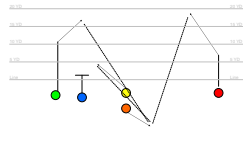

Speed Blue - Left

Bull Rush - RIGHT

Blue Rocket - Right

Green Missile - LEFT

Fake Pass - DRAW

Green Rocket - Left

Green Sweep - LEFT

End Around - Left

Green Reverse -Left

Center Sneak

Fake Sweep - Slot End Around

Center Sneak

Speed Green - Right

Bull Rush - LEFT

Blue Missile-RIGHT

Center Fade

Screen Pass Left

Roll-out Pass- Right

Blue Sweep - RIGHT

End Around - Right

Reverse - Right

Quick Pass

All Fade Right

RB Pass- Long

Quick Slant Left

QB Pass - Left

Post Pass Right

Post Pattern - Long

Center Pass

Roll-out Pass- Right