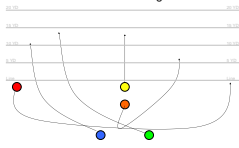

Speed Blue - Left

Bull Rush - RIGHT

Blue Rocket - Right

Green Missile - LEFT

Fake Pass - DRAW

Green Rocket - Left

Green Sweep - LEFT

End Around - Left

Green Reverse -Left

Center Sneak

Fake Sweep - Slot End Around

Center Sneak

Speed Green - Right

Bull Rush - LEFT

Blue Missile-RIGHT

Center Fade

Screen Pass Left

Roll-out Pass- Right

Blue Sweep - RIGHT

End Around - Right

Reverse - Right

Quick Pass

All Fade Right

RB Pass- Long

Quick Slant Left

QB Pass - Left

Post Pass Right

Post Pattern - Long

Center Pass

Roll-out Pass- Right