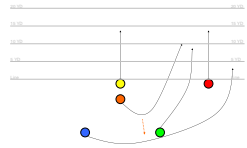

Speed Blue - Left

Bull Rush - RIGHT

Blue Rocket - Right

Green Missile - LEFT

Fake Pass - DRAW

Green Rocket - Left

Green Sweep - LEFT

End Around - Left

Green Reverse -Left

Center Sneak

Fake Sweep - Slot End Around

Center Sneak

Speed Green - Right

Bull Rush - LEFT

Blue Missile-RIGHT

Center Fade

Screen Pass Left

Roll-out Pass- Right

Blue Sweep - RIGHT

End Around - Right

Reverse - Right

Quick Pass

All Fade Right

RB Pass- Long