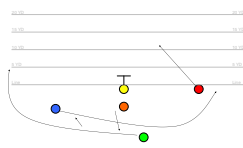

Speed Blue - Left

Bull Rush - RIGHT

Blue Rocket - Right

Green Missile - LEFT

Fake Pass - DRAW

Green Rocket - Left

Green Sweep - LEFT

End Around - Left

Green Reverse -Left

Center Sneak

Fake Sweep - Slot End Around

Center Sneak

Speed Green - Right

Bull Rush - LEFT

Blue Missile-RIGHT

Center Fade

Screen Pass Left

Roll-out Pass- Right

Blue Sweep - RIGHT

End Around - Right

Reverse - Right

Quick Pass

All Fade Right

RB Pass- Long

Quick Slant Left

QB Pass - Left

Post Pass Right

Post Pattern - Long

Center Pass

Roll-out Pass- Right