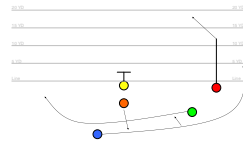

Speed Blue - Left

Bull Rush - RIGHT

Blue Rocket - Right

Green Missile - LEFT

Fake Pass - DRAW

Green Rocket - Left

Green Sweep - LEFT

End Around - Left

Green Reverse -Left

Center Sneak

Fake Sweep - Slot End Around

Center Sneak

Speed Green - Right

Bull Rush - LEFT

Blue Missile-RIGHT

Center Fade

Screen Pass Left

Roll-out Pass- Right

Blue Sweep - RIGHT

End Around - Right

Reverse - Right

Quick Pass

All Fade Right

RB Pass- Long