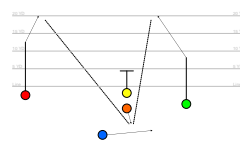

Speed Blue - Left

Bull Rush - RIGHT

Blue Rocket - Right

Green Missile - LEFT

Fake Pass - DRAW

Green Rocket - Left

Green Sweep - LEFT

End Around - Left

Green Reverse -Left

Center Sneak

Fake Sweep - Slot End Around

Center Sneak

Speed Green - Right

Bull Rush - LEFT

Blue Missile-RIGHT

Center Fade

Screen Pass Left

Roll-out Pass- Right

Blue Sweep - RIGHT

End Around - Right

Reverse - Right

Quick Pass

All Fade Right

RB Pass- Long

Quick Slant Left

QB Pass - Left

Post Pass Right

Post Pattern - Long

Center Pass

Roll-out Pass- Right