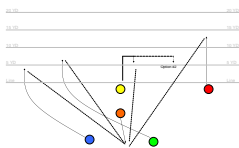

Speed Blue - Left

Bull Rush - RIGHT

Blue Rocket - Right

Green Missile - LEFT

Fake Pass - DRAW

Green Rocket - Left

Green Sweep - LEFT

End Around - Left

Green Reverse -Left

Center Sneak

Fake Sweep - Slot End Around

Center Sneak

Speed Green - Right

Bull Rush - LEFT

Blue Missile-RIGHT

Center Fade

Screen Pass Left

Roll-out Pass- Right

Blue Sweep - RIGHT

End Around - Right

Reverse - Right

Quick Pass

All Fade Right

RB Pass- Long

Quick Slant Left

QB Pass - Left

Post Pass Right

Post Pattern - Long

Center Pass

Roll-out Pass- Right