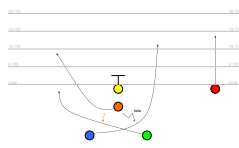

Speed Blue - Left

Bull Rush - RIGHT

Blue Rocket - Right

Green Missile - LEFT

Fake Pass - DRAW

Green Rocket - Left

Green Sweep - LEFT

End Around - Left

Green Reverse -Left

Center Sneak

Fake Sweep - Slot End Around

Center Sneak

Speed Green - Right

Bull Rush - LEFT

Blue Missile-RIGHT

Center Fade

Screen Pass Left

Roll-out Pass- Right

Blue Sweep - RIGHT

End Around - Right

Reverse - Right

Quick Pass

All Fade Right

RB Pass- Long