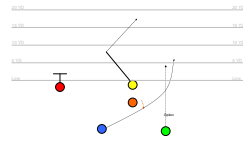

Speed Blue - Left

Bull Rush - RIGHT

Blue Rocket - Right

Green Missile - LEFT

Fake Pass - DRAW

Green Rocket - Left

Green Sweep - LEFT

End Around - Left

Green Reverse -Left

Center Sneak

Fake Sweep - Slot End Around

Center Sneak

Speed Green - Right

Bull Rush - LEFT

Blue Missile-RIGHT

Center Fade

Screen Pass Left

Roll-out Pass- Right

Blue Sweep - RIGHT

End Around - Right

Reverse - Right

Quick Pass

All Fade Right

RB Pass- Long