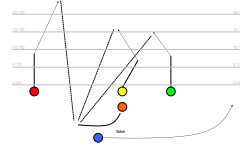

Speed Blue - Left

Bull Rush - RIGHT

Blue Rocket - Right

Green Missile - LEFT

Fake Pass - DRAW

Green Rocket - Left

Green Sweep - LEFT

End Around - Left

Green Reverse -Left

Center Sneak

Fake Sweep - Slot End Around

Center Sneak

Speed Green - Right

Bull Rush - LEFT

Blue Missile-RIGHT

Center Fade

Screen Pass Left

Roll-out Pass- Right

Blue Sweep - RIGHT

End Around - Right

Reverse - Right

Quick Pass

All Fade Right

RB Pass- Long