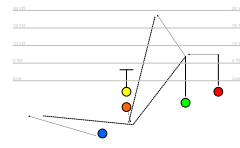

Speed Blue - Left

Bull Rush - RIGHT

Blue Rocket - Right

Green Missile - LEFT

Fake Pass - DRAW

Green Rocket - Left

Green Sweep - LEFT

End Around - Left

Green Reverse -Left

Center Sneak

Fake Sweep - Slot End Around

Center Sneak

Speed Green - Right

Bull Rush - LEFT

Blue Missile-RIGHT

Center Fade

Screen Pass Left

Roll-out Pass- Right

Blue Sweep - RIGHT

End Around - Right

Reverse - Right

Quick Pass

All Fade Right

RB Pass- Long