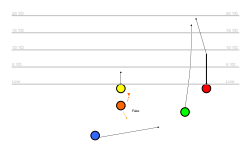

Speed Blue - Left

Bull Rush - RIGHT

Blue Rocket - Right

Green Missile - LEFT

Fake Pass - DRAW

Green Rocket - Left

Green Sweep - LEFT

End Around - Left

Green Reverse -Left

Center Sneak

Fake Sweep - Slot End Around

Center Sneak

Speed Green - Right

Bull Rush - LEFT

Blue Missile-RIGHT

Center Fade

Screen Pass Left

Roll-out Pass- Right

Blue Sweep - RIGHT

End Around - Right

Reverse - Right

Quick Pass

All Fade Right

RB Pass- Long