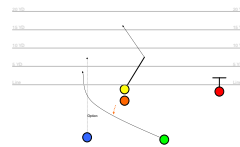

Speed Blue - Left

Bull Rush - RIGHT

Blue Rocket - Right

Green Missile - LEFT

Fake Pass - DRAW

Green Rocket - Left

Green Sweep - LEFT

End Around - Left

Green Reverse -Left

Center Sneak

Fake Sweep - Slot End Around

Center Sneak

Speed Green - Right

Bull Rush - LEFT

Blue Missile-RIGHT

Center Fade

Screen Pass Left

Roll-out Pass- Right

Blue Sweep - RIGHT

End Around - Right

Reverse - Right

Quick Pass

All Fade Right

RB Pass- Long