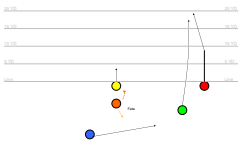

Speed Blue - Left

Bull Rush - RIGHT

Blue Rocket - Right

Green Missile - LEFT

Fake Pass - DRAW

Green Rocket - Left

Green Sweep - LEFT

End Around - Left

Green Reverse -Left

Center Sneak

Fake Sweep - Slot End Around

Center Sneak

Speed Green - Right

Bull Rush - LEFT

Blue Missile-RIGHT

Center Fade

Screen Pass Left

Roll-out Pass- Right

Blue Sweep - RIGHT

End Around - Right

Reverse - Right

Quick Pass

All Fade Right

RB Pass- Long