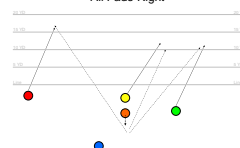

Speed Blue - Left

Bull Rush - RIGHT

Blue Rocket - Right

Green Missile - LEFT

Fake Pass - DRAW

Green Rocket - Left

Green Sweep - LEFT

End Around - Left

Green Reverse -Left

Center Sneak

Fake Sweep - Slot End Around

Center Sneak

Speed Green - Right

Bull Rush - LEFT

Blue Missile-RIGHT

Center Fade

Screen Pass Left

Roll-out Pass- Right

Blue Sweep - RIGHT

End Around - Right

Reverse - Right

Quick Pass

All Fade Right

RB Pass- Long

Quick Slant Left

QB Pass - Left

Post Pass Right

Post Pattern - Long

Center Pass

Roll-out Pass- Right