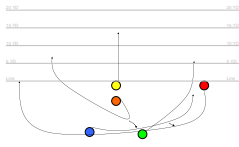

Speed Blue - Left

Bull Rush - RIGHT

Blue Rocket - Right

Green Missile - LEFT

Fake Pass - DRAW

Green Rocket - Left

Green Sweep - LEFT

End Around - Left

Green Reverse -Left

Center Sneak

Fake Sweep - Slot End Around

Center Sneak

Speed Green - Right

Bull Rush - LEFT

Blue Missile-RIGHT

Center Fade

Screen Pass Left

Roll-out Pass- Right

Blue Sweep - RIGHT

End Around - Right

Reverse - Right

Quick Pass

All Fade Right

RB Pass- Long