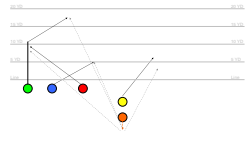

Speed Blue - Left

Bull Rush - RIGHT

Blue Rocket - Right

Green Missile - LEFT

Fake Pass - DRAW

Green Rocket - Left

Green Sweep - LEFT

End Around - Left

Green Reverse -Left

Center Sneak

Fake Sweep - Slot End Around

Center Sneak

Speed Green - Right

Bull Rush - LEFT

Blue Missile-RIGHT

Center Fade

Screen Pass Left

Roll-out Pass- Right

Blue Sweep - RIGHT

End Around - Right

Reverse - Right

Quick Pass

All Fade Right

RB Pass- Long

Quick Slant Left

QB Pass - Left

Post Pass Right

Post Pattern - Long

Center Pass

Roll-out Pass- Right