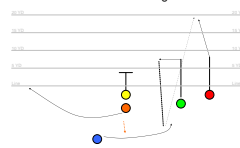

Speed Blue - Left

Bull Rush - RIGHT

Blue Rocket - Right

Green Missile - LEFT

Fake Pass - DRAW

Green Rocket - Left

Green Sweep - LEFT

End Around - Left

Green Reverse -Left

Center Sneak

Fake Sweep - Slot End Around

Center Sneak

Speed Green - Right

Bull Rush - LEFT

Blue Missile-RIGHT

Center Fade

Screen Pass Left

Roll-out Pass- Right

Blue Sweep - RIGHT

End Around - Right

Reverse - Right

Quick Pass

All Fade Right

RB Pass- Long

Quick Slant Left

QB Pass - Left

Post Pass Right

Post Pattern - Long

Center Pass

Roll-out Pass- Right