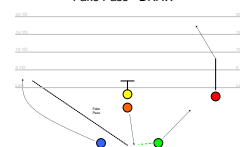

Speed Blue - Left

Bull Rush - RIGHT

Blue Rocket - Right

Green Missile - LEFT

Fake Pass - DRAW

Green Rocket - Left

Green Sweep - LEFT

End Around - Left

Green Reverse -Left

Center Sneak

Fake Sweep - Slot End Around

Center Sneak

Speed Green - Right

Bull Rush - LEFT

Blue Missile-RIGHT

Center Fade

Screen Pass Left

Roll-out Pass- Right

Blue Sweep - RIGHT

End Around - Right

Reverse - Right

Quick Pass

All Fade Right

RB Pass- Long