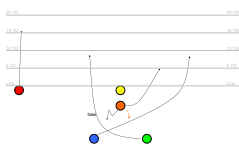

Speed Blue - Left

Bull Rush - RIGHT

Blue Rocket - Right

Green Missile - LEFT

Fake Pass - DRAW

Green Rocket - Left

Green Sweep - LEFT

End Around - Left

Green Reverse -Left

Center Sneak

Fake Sweep - Slot End Around

Center Sneak

Speed Green - Right

Bull Rush - LEFT

Blue Missile-RIGHT

Center Fade

Screen Pass Left

Roll-out Pass- Right

Blue Sweep - RIGHT

End Around - Right

Reverse - Right

Quick Pass

All Fade Right

RB Pass- Long