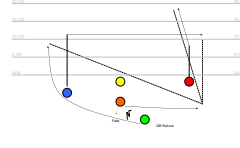

Speed Blue - Left

Bull Rush - RIGHT

Blue Rocket - Right

Green Missile - LEFT

Fake Pass - DRAW

Green Rocket - Left

Green Sweep - LEFT

End Around - Left

Green Reverse -Left

Center Sneak

Fake Sweep - Slot End Around

Center Sneak

Speed Green - Right

Bull Rush - LEFT

Blue Missile-RIGHT

Center Fade

Screen Pass Left

Roll-out Pass- Right

Blue Sweep - RIGHT

End Around - Right

Reverse - Right

Quick Pass

All Fade Right

RB Pass- Long