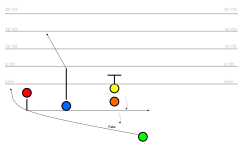

Speed Blue - Left

Bull Rush - RIGHT

Blue Rocket - Right

Green Missile - LEFT

Fake Pass - DRAW

Green Rocket - Left

Green Sweep - LEFT

End Around - Left

Green Reverse -Left

Center Sneak

Fake Sweep - Slot End Around

Center Sneak

Speed Green - Right

Bull Rush - LEFT

Blue Missile-RIGHT

Center Fade

Screen Pass Left

Roll-out Pass- Right

Blue Sweep - RIGHT

End Around - Right

Reverse - Right

Quick Pass

All Fade Right

RB Pass- Long