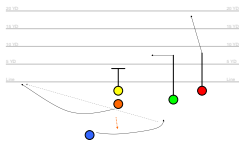

Speed Blue - Left

Bull Rush - RIGHT

Blue Rocket - Right

Green Missile - LEFT

Fake Pass - DRAW

Green Rocket - Left

Green Sweep - LEFT

End Around - Left

Green Reverse -Left

Center Sneak

Fake Sweep - Slot End Around

Center Sneak

Speed Green - Right

Bull Rush - LEFT

Blue Missile-RIGHT

Center Fade

Screen Pass Left

Roll-out Pass- Right

Blue Sweep - RIGHT

End Around - Right

Reverse - Right

Quick Pass

All Fade Right

RB Pass- Long

Quick Slant Left

QB Pass - Left

Post Pass Right

Post Pattern - Long

Center Pass

Roll-out Pass- Right