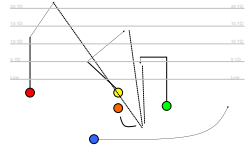

Speed Blue - Left

Bull Rush - RIGHT

Blue Rocket - Right

Green Missile - LEFT

Fake Pass - DRAW

Green Rocket - Left

Green Sweep - LEFT

End Around - Left

Green Reverse -Left

Center Sneak

Fake Sweep - Slot End Around

Center Sneak

Speed Green - Right

Bull Rush - LEFT

Blue Missile-RIGHT

Center Fade

Screen Pass Left

Roll-out Pass- Right

Blue Sweep - RIGHT

End Around - Right

Reverse - Right

Quick Pass

All Fade Right

RB Pass- Long

Quick Slant Left

QB Pass - Left

Post Pass Right

Post Pattern - Long

Center Pass

Roll-out Pass- Right