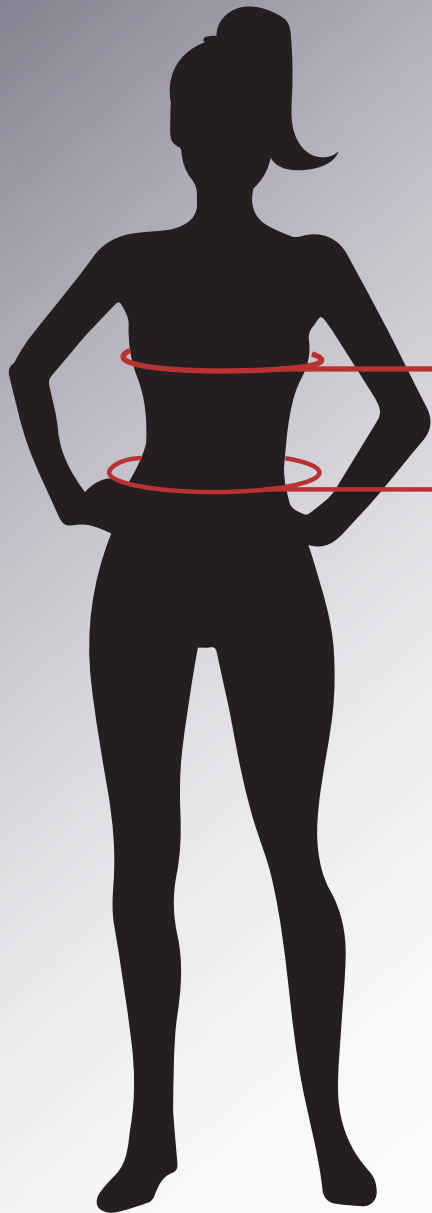

# Unique Sales Co. | Women's Size Chart

Measure fullest part and across shoulder blades

Measure smallest part of waist

<i>Size</i>	<i>Chest</i>	<i>Waist</i>
XS	26"-28"	22"-24"
S	30"-32"	24"-26"
M	34"-36"	26"-28"
L	38"-40"	28"-30"
XL	42"-44"	30"-32"
2XL	46"-48"	32"-34"

<i>Youth</i>	<i>Sizing</i>
S	6-8
M	10-12
L	14-16
XL	16-18