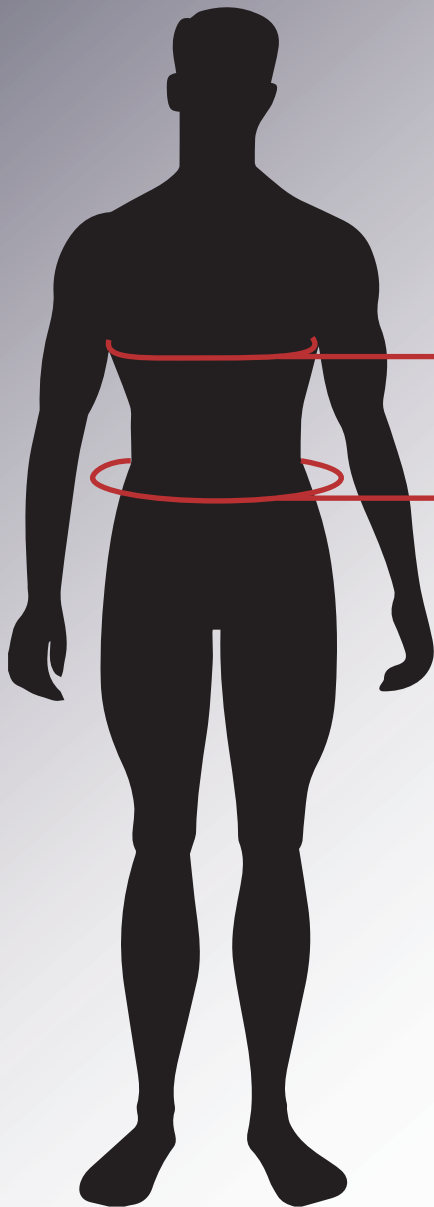

# Unique Sales Co. | Men's Size Chart

Measure largest part of chest

Measure smallest part of waist

Size	Chest	Waist
XS	30"-32"	24"-26"
S	34"-36"	28"-30"
M	38"-40"	32"-34"
L	42"-44"	36"-38"
XL	46"-48"	40"-42"
2XL	50"	44"-46"

Youth	Sizing
S	6-8
M	10-12
L	14-16
XL	16-18