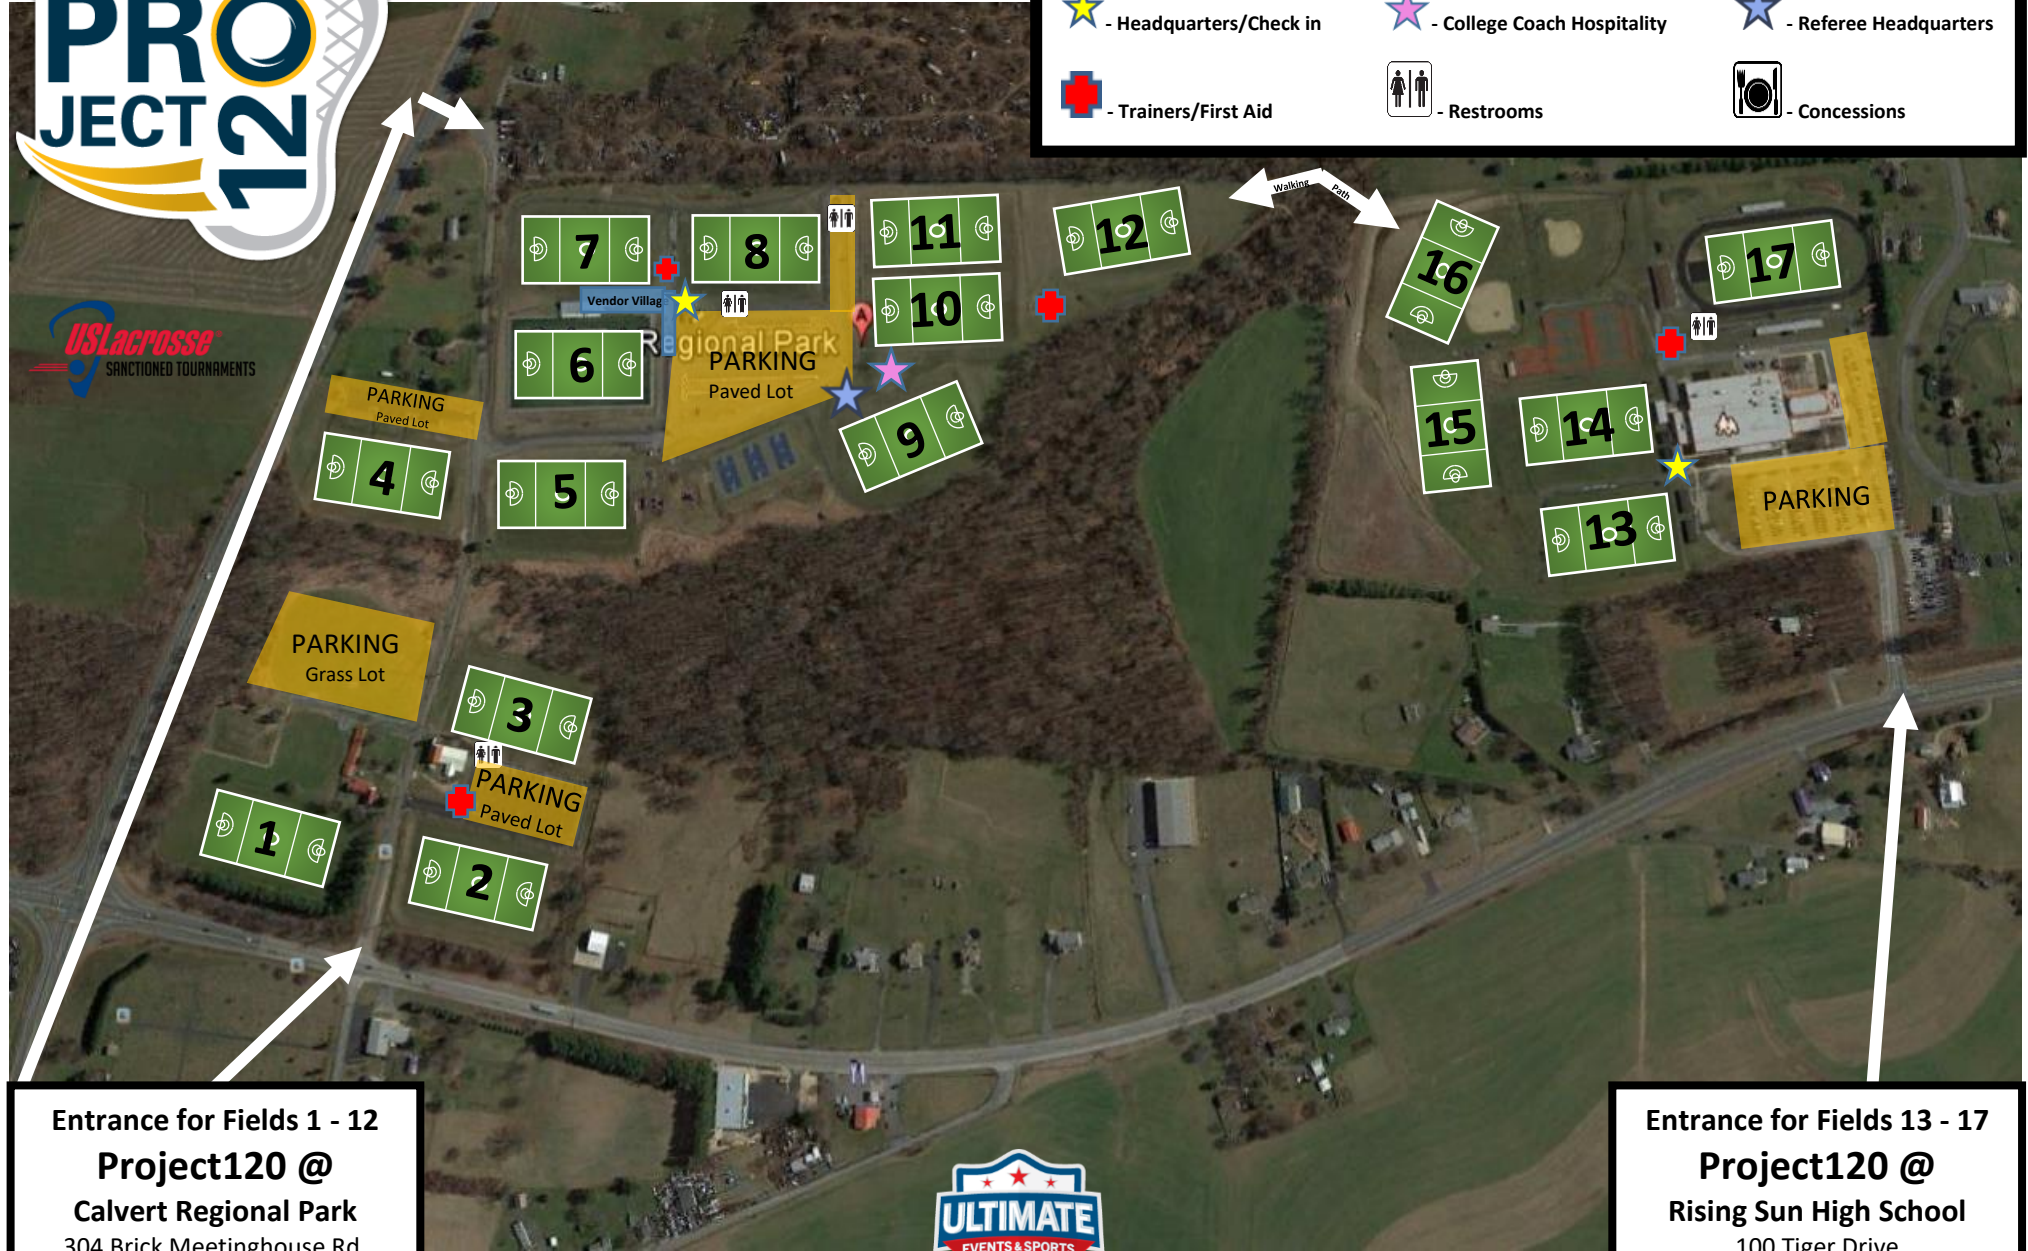

**Map Key**

- Headquarters/Check in
- College Coach Hospitality
- Referee Headquarters
- Trainers/First Aid
- Restrooms
- Concessions

**Entrance for Fields 1 - 12**  
**Project120 @**  
**Calvert Regional Park**  
 304 Brick Meetinghouse Rd.  
 North East, MD 21901

**Entrance for Fields 13 - 17**  
**Project120 @**  
**Rising Sun High School**  
 100 Tiger Drive  
 North East, MD 21901