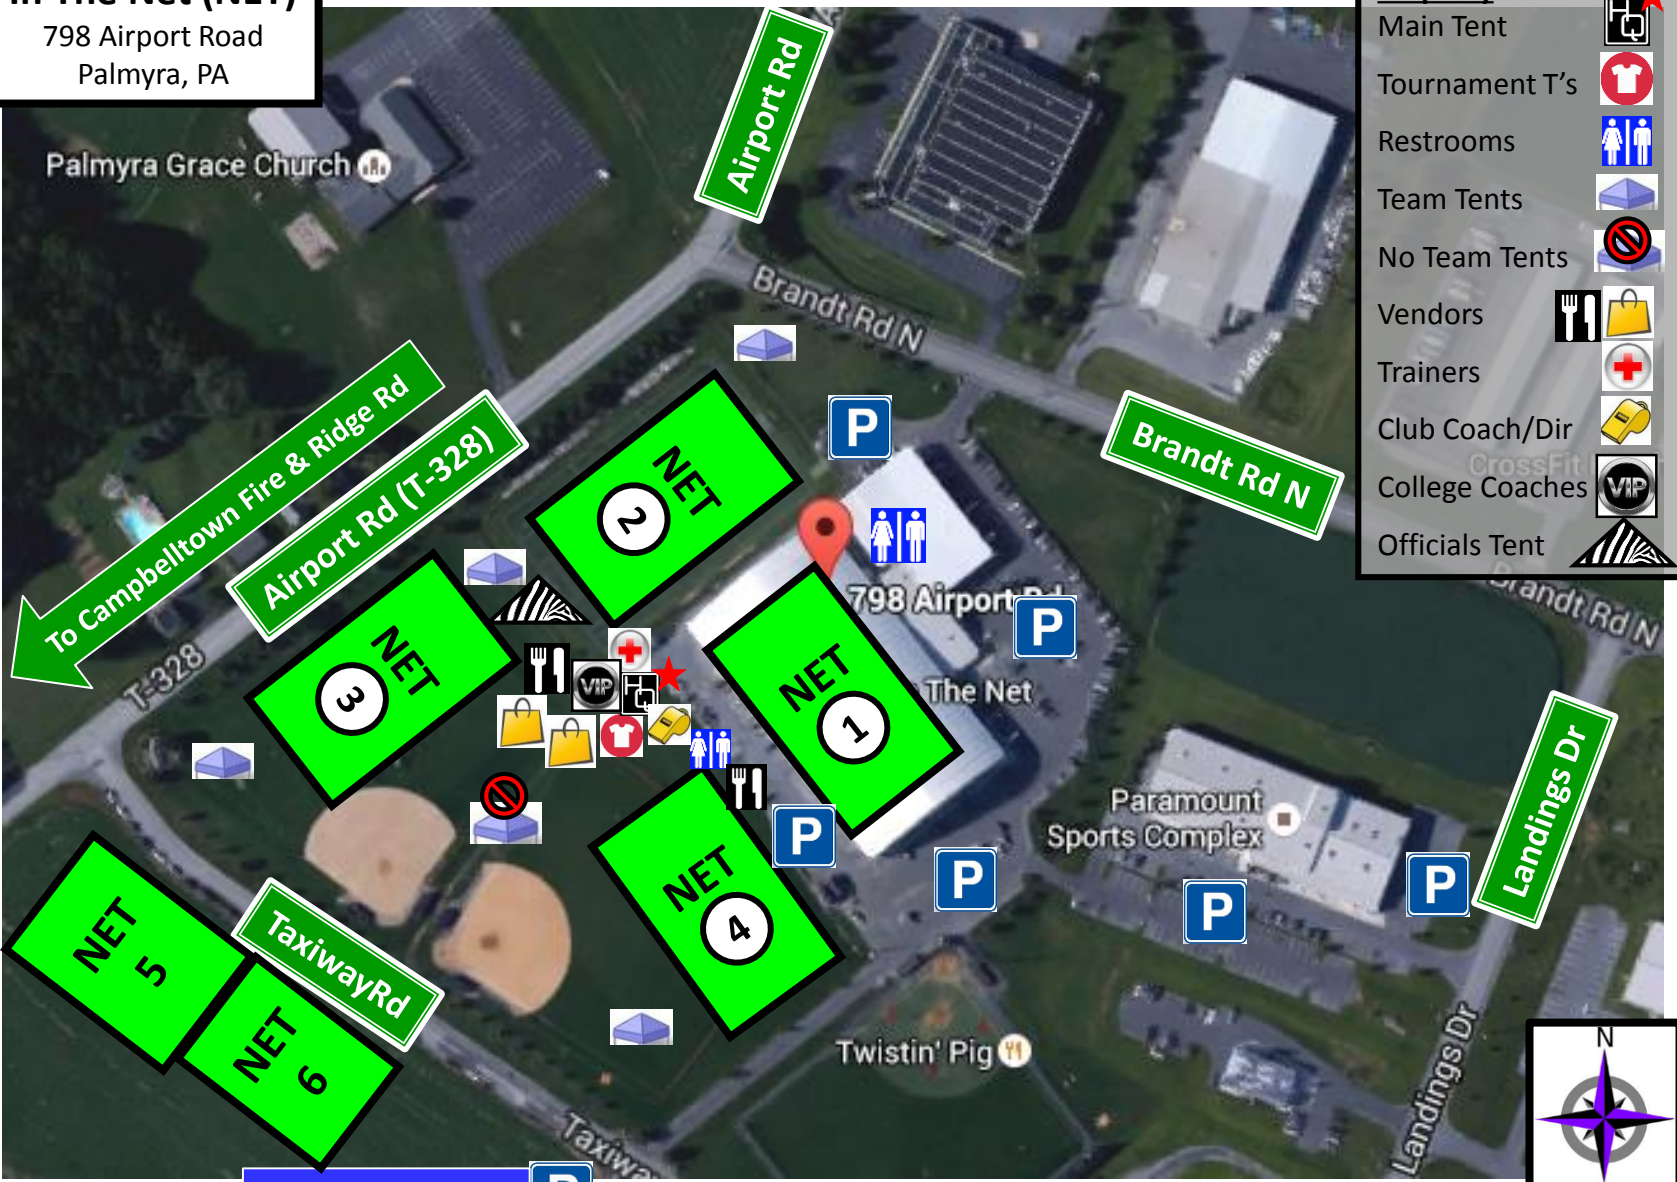

In The Net (NET)
 798 Airport Road
 Palmyra, PA

- Map Key**
- Main Tent 
 - Tournament T's 
 - Restrooms 
 - Team Tents 
 - No Team Tents 
 - Vendors  
 - Trainers 
 - Club Coach/Dir 
 - College Coaches 
 - Officials Tent 

Additional Parking Lot 