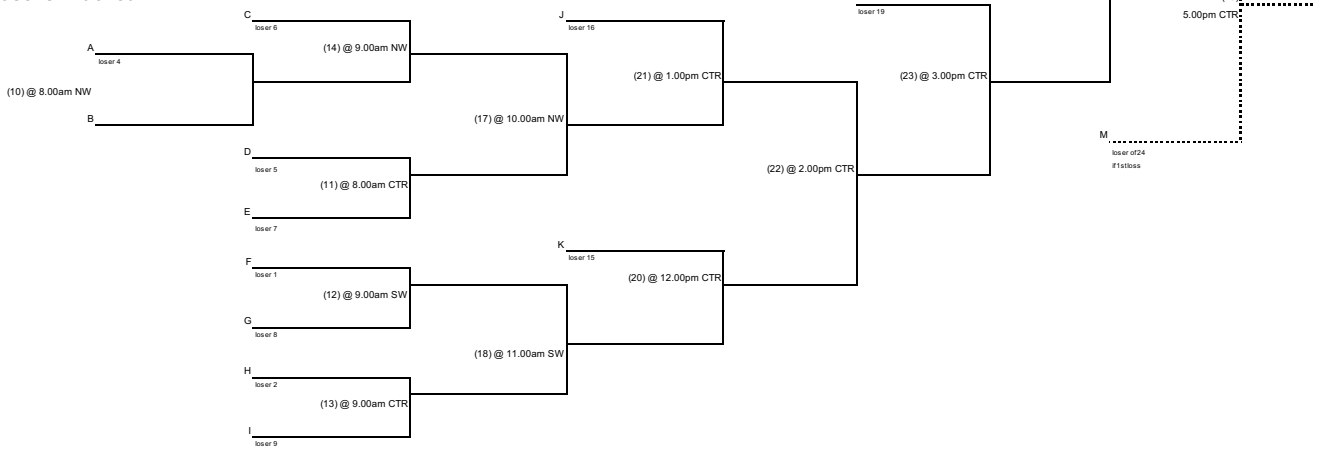

Loser's Bracket