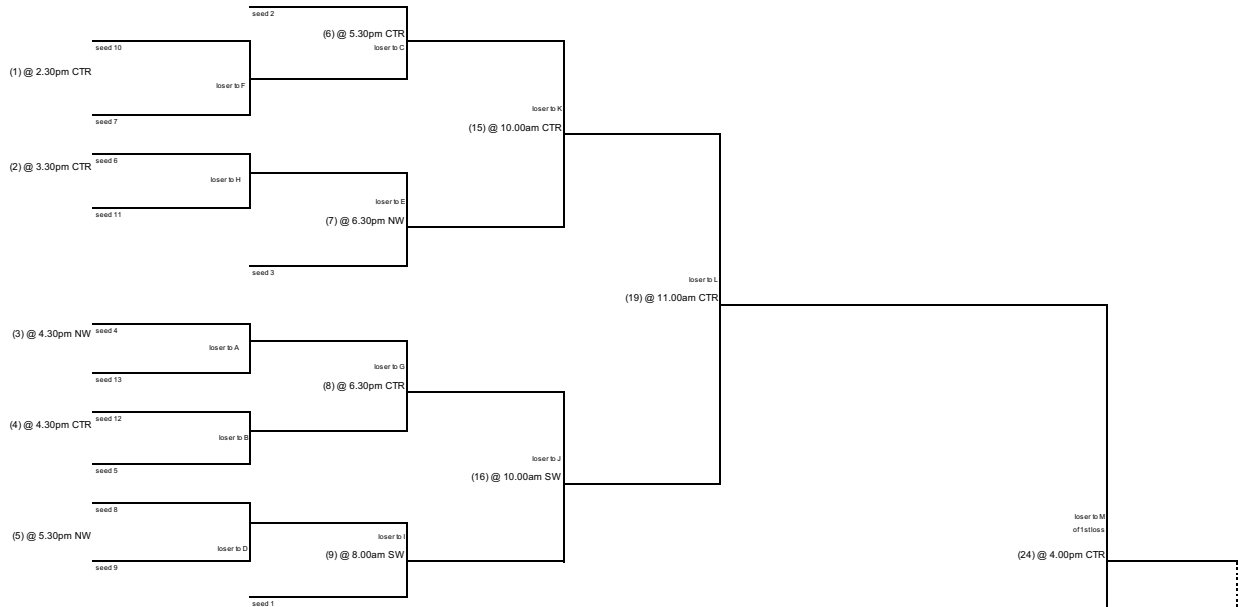

WESA 2018 - D Division Bracket