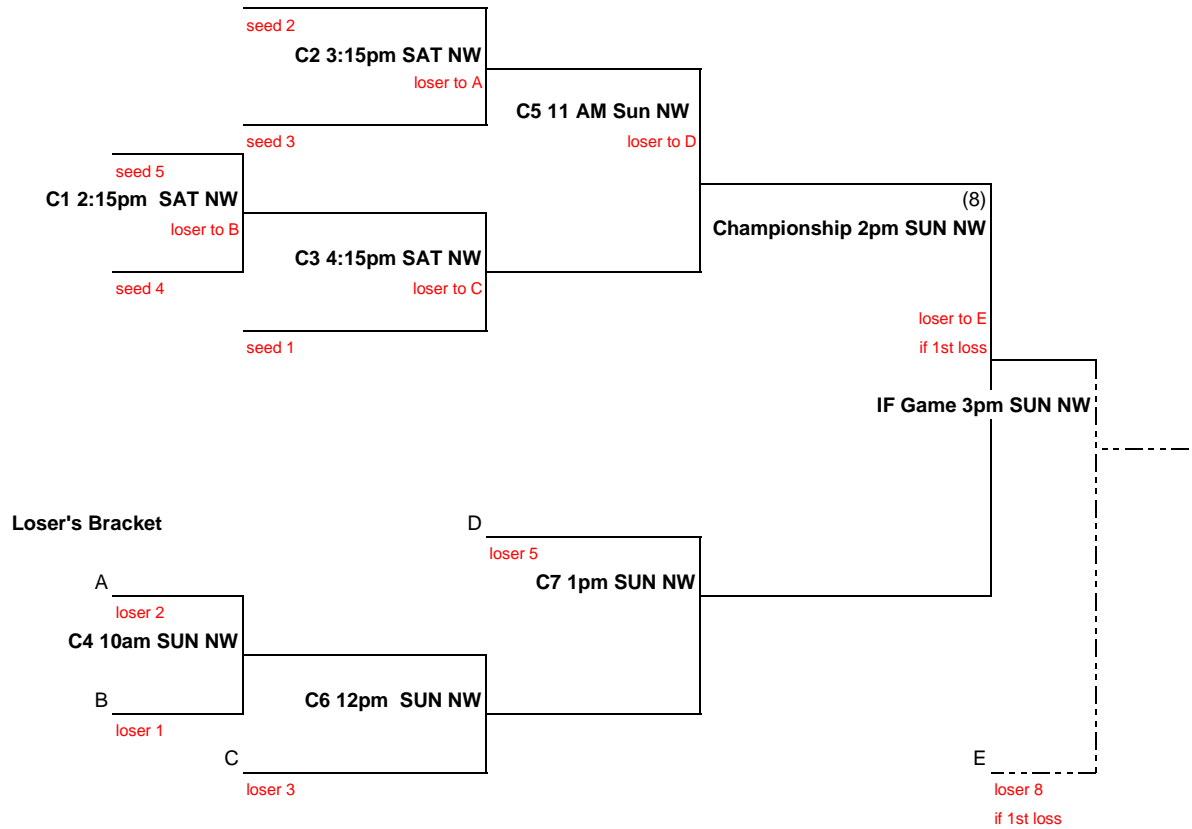

C Division Seeding

SATURDAY	
TIME	NW
8:00	
9:00	
10:00	Hamburger Mary's vs Vanc Relocation
11:00	Hamburger Mary's vs Fountainhead
12:00	Celebrities vs Vanc Relocation
1:00	Junction vs Fountainhead
2:00	Seeding Break
2:15	Match C1
3:15	Match C2
4:15	Match C3
5:15	
6:15	
SUNDAY	
TIME	NW
8:00	
9:00	
10:00	Match C4
11:00	Match C5
12:00	Match C6
1:00	Match C7
2:00	CHAMPION C8
3:00	IF GAME C9