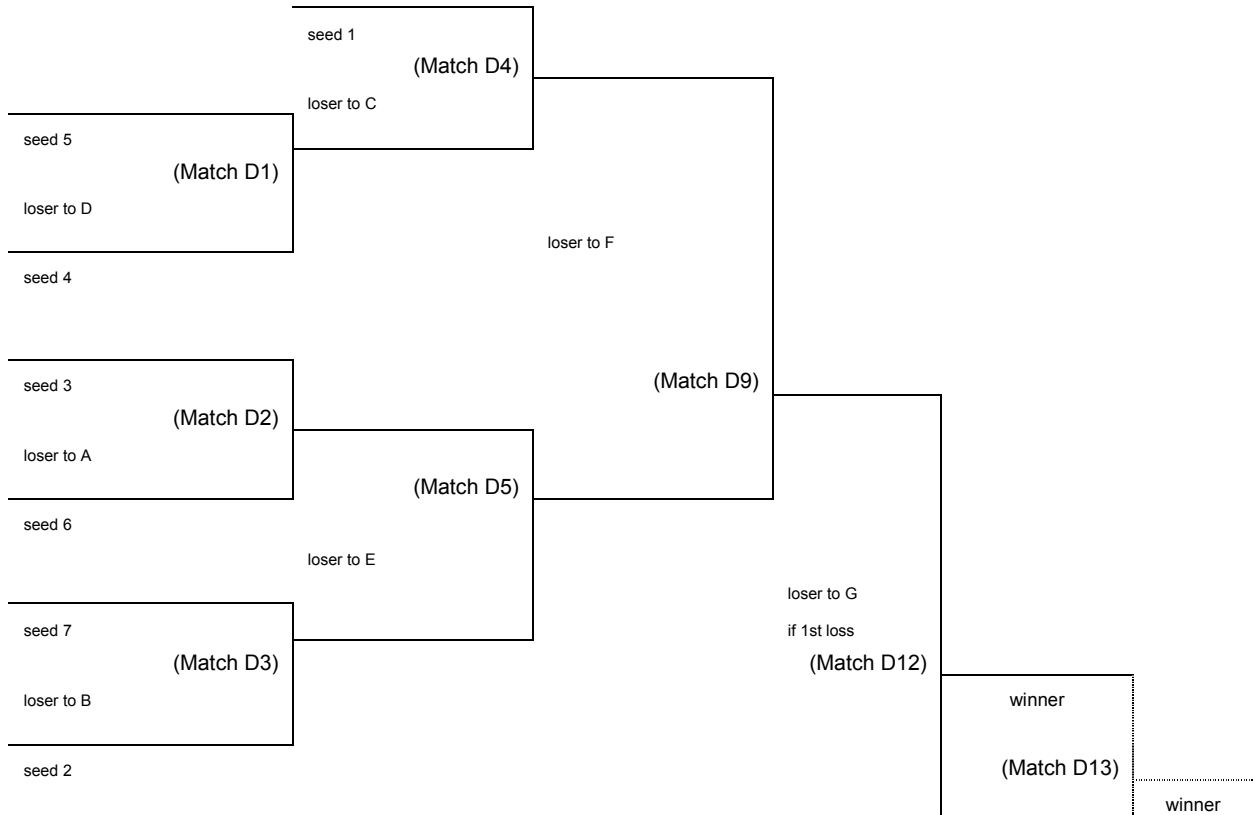

Saturday		Sunday	
		Field 6	Field 7	Field 6	Field 7
8.00am	9.15am	D4 vs D5	D3 vs D6	Match D6	Match C2
9.15am	10.30am	D2 vs D7	D4 vs D6	Match D7	Match C3
10.30am	11.45am	D3 vs D5	C3 vs C4	Match D8	Match C4
11.45am	1.00pm	D1 vs D7	C2 vs C4	Match D9	Match C5
1.00pm	2.15pm	Match D1	C1 vs C5	Match D10	Match C6
2.15pm	3.30pm	Match D2	C3 vs C5	Match D11	Match C7
3.30pm	4.45pm	Match D3	Match C1	Match D12	Match C8
4.45pm	6.00pm	Match D4	Match D5	Match D13	Match C9

D Division Playoff Bracket - 7 Teams