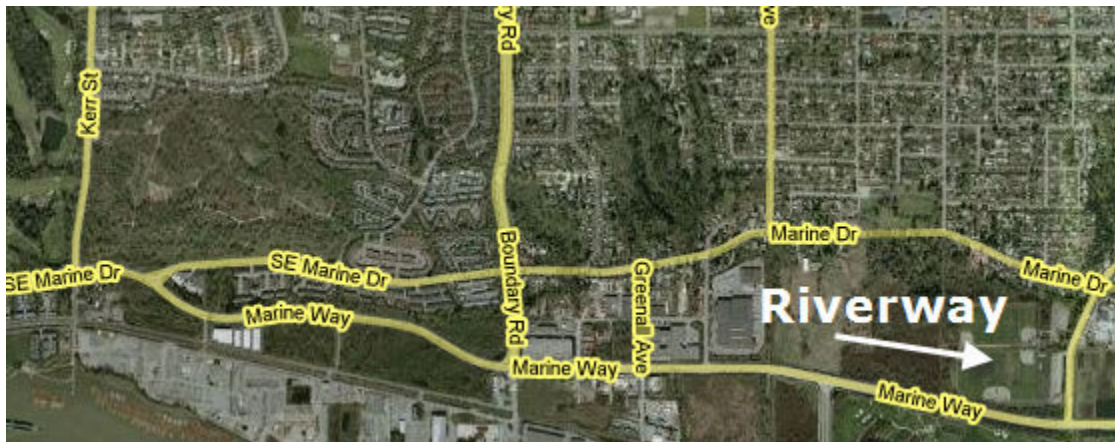

2008 WESA Playoffs

The WESA Playoffs are again at Riverway Sports Complex in Burnaby on Saturday, August 16th and Sunday, August 17th from 8.00am to 6.00pm each day.

All teams will play 2 games in the Round Robin, followed by the Double Elimination portion of the Playoffs. This means all teams will be guaranteed to play at least 4 games over the weekend.

(Note: The 1st and 2nd place teams will play 1 round robin game and are guaranteed to play 3 games)

Directions to Riverway Sports Complex

From Downtown, head south on any major street (Granville, Main, Boundary ...etc) and head Eastbound on Marine Drive. Marine Drive will split into Marine Drive and Marine Way, you access the fields from either street.

To access the fields:

- From Marine Drive, turn South on Nelson Ave and then right into the second (South) parking lot.
- From Marine Way, turn North on Nelson Ave and then turn left into the first (south) parking lot.