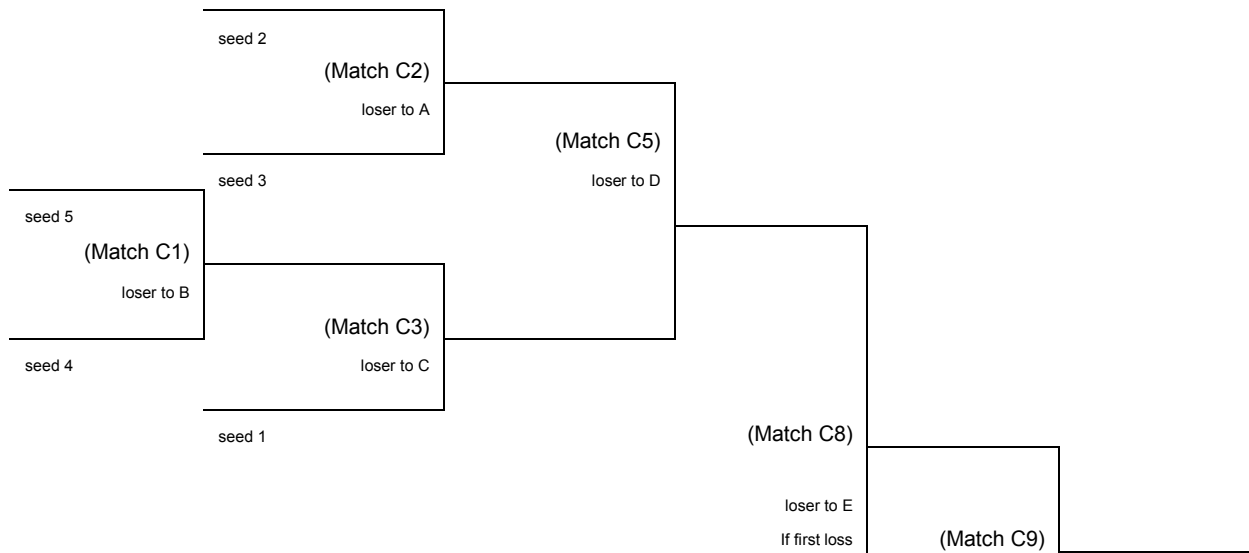

Play Schedule

		Saturday		Sunday	
		Field 6	Field 7	Field 6	Field 7
8.00am	9.15am	D4 vs D5	D3 vs D6	Match D6	Match C2
9.15am	10.30am	D2 vs D7	D4 vs D6	Match D7	Match C3
10.30am	11.45am	D3 vs D5	C3 vs C4	Match D8	Match C4
11.45am	1.00pm	D1 vs D7	C2 vs C4	Match D9	Match C5
1.00pm	2.15pm	Match D1	C1 vs C5	Match D10	Match C6
2.15pm	3.30pm	Match D2	C3 vs C5	Match D11	Match C7
3.30pm	4.45pm	Match D3	Match C1	Match D12	Match C8
4.45pm	6.00pm	Match D4	Match D5	Match D13	Match C9

C Division Playoff Bracket - 5 Team