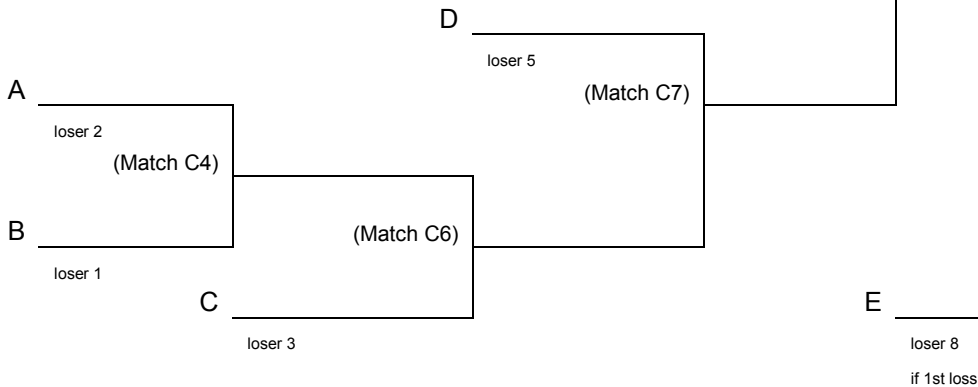

Loser's Bracket