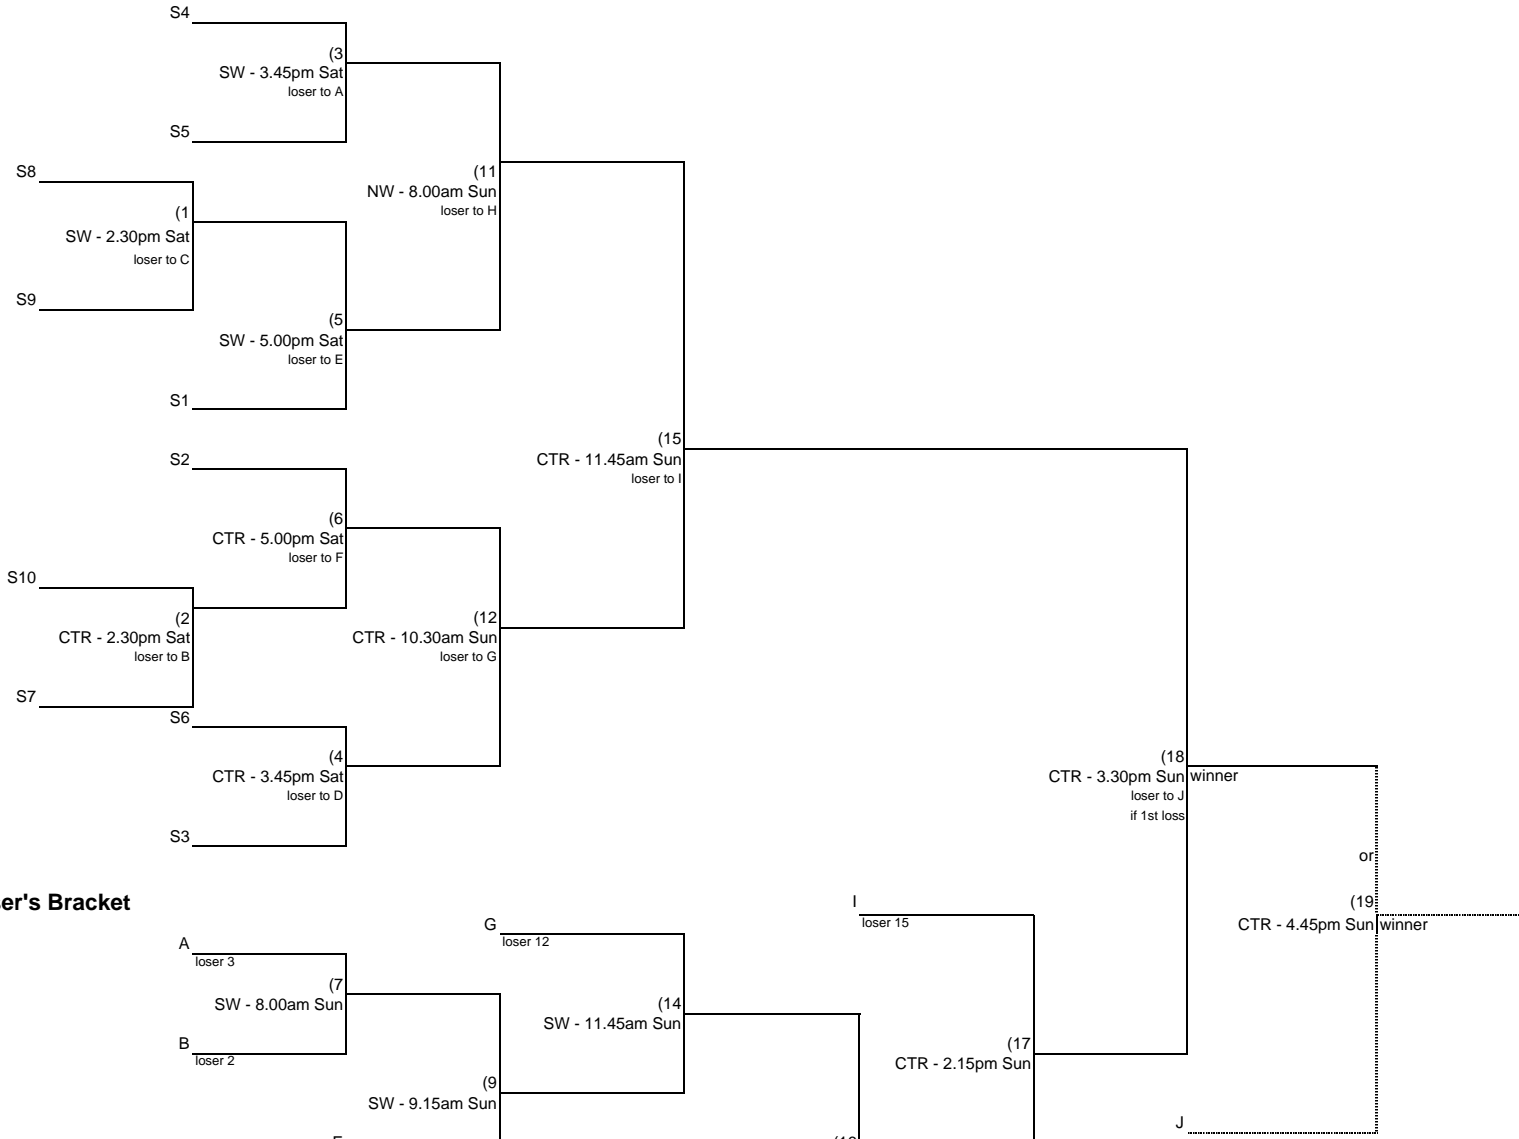

Strathcona		SATURDAY (July 21st, 2012)		
Start	End	SW	Centre	NW
8:00am	9:15am	Score vs Priscilla's	Pacific Spirit vs bed	Junction vs FIVESIXTY
9:15am	10:30am	PumpJack vs Fountainhead	Sotheby's vs Vancity	Dahl and Connors vs Numbers
10:30am	11:45am	Priscilla's vs Pacific Spirit	Steam 1 vs TRG	FIVESIXTY vs KOSS
11:45am	1:00pm	Fountainhead vs Score	bed vs PumpJack	Numbers vs Junction
1:00pm	2:15pm	TRG vs Sotheby's	Vancity vs Steam 1	KOSS vs Dahl and Connors
2:15pm	2:30pm	Seeding Break		
2:30pm	3:45pm	Game D1	Game D2	Game C1
3:45pm	5:00pm	Game D3	Game D4	Game C2
5:00pm	6:15pm	Game D5	Game D6	

Round Robin is Visitor vs Home

Strathcona		SUNDAY (July 22nd, 2012)		
Start	End	SW	Centre	NW
8:00am	9:15am	Game D7	Game D8	Game D11
9:15am	10:30am	Game D9	Game D10	Game C3
10:30am	11:45am	Game D13	Game D12	Game C4
11:45am	1:00pm	Game D14	Game D15	Game C5
1:00pm	2:15pm		Game D16	Game C6
2:15pm	3:30pm		Game D17	Game C7
3:30pm	4:45pm		Game D18	Game C8
4:45pm	6:00pm		Game D19*	Game C9*

#### NOTES

\* Denotes "if necessary"

1. Break from 2:15-2:30pm on Saturday to determine seeding for double elimination portion
2. It is VISITOR vs HOME in each team's 1st two round robin games. All others are determined by coin toss
3. Teams will earn 2 points for each win, 1 point for each tie.
4. Seeding for the Double Elimination will be determined in the following order:
  1. Most Points
  2. Head to Head
  3. Best Run Differential
  4. Most Wins
  5. Fewest Losses
  6. Total Runs Scored
  7. Fewest Runs Against
  8. Regular Season Final Seeding
5. Game times are approximate. All games will be played back to back. Please have your teams ready to play ontime.
6. Regular season SPN/WESA rules apply
7. Both teams playing 1st game and last game of the day will set up & take down diamonds together.
8. Home team is responsible for scorekeeping if none available.
9. Tie games in round robin stand. In Double Elimination, International Tie Brake rule will be used.

### Loser's Bracket