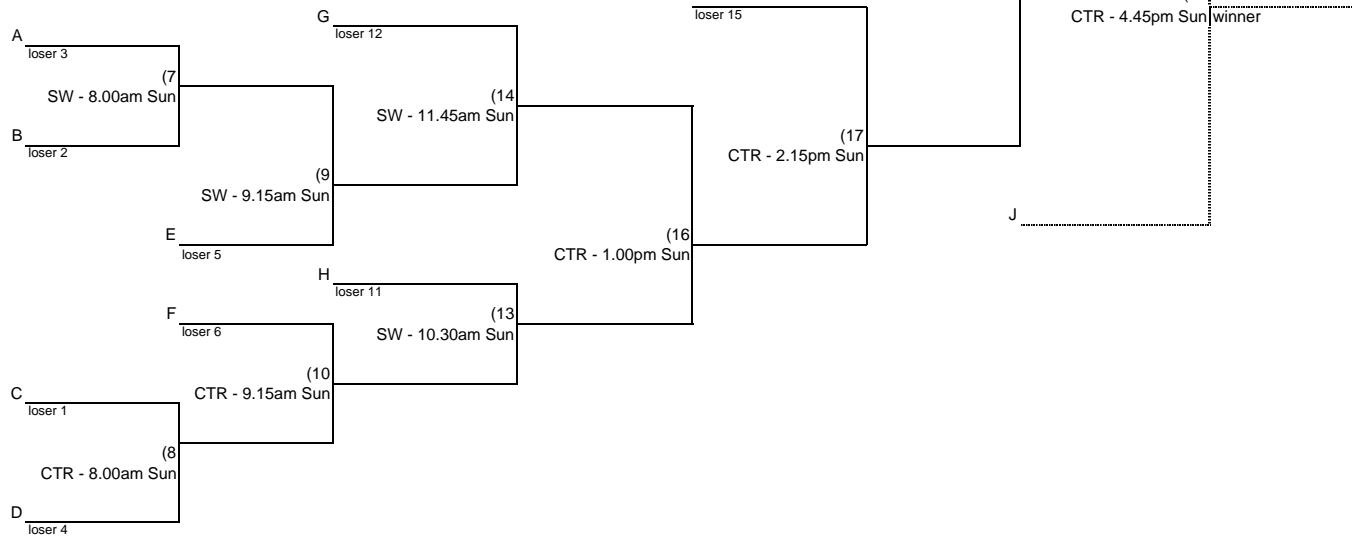

Strathcona		SATURDAY (July 21st, 2012)		
Start	End	SW	Centre	NW
8:00am	9:15am	Score vs Priscilla's	Pacific Spirit vs bed	Junction vs FIVESIXTY
9:15am	10:30am	PumpJack vs Fountainhead	Sotheby's vs Vancity	Dahl and Connors vs Numbers
10:30am	11:45am	Priscilla's vs Pacific Spirit	Steam 1 vs TRG	FIVESIXTY vs KOSS
11:45am	1:00pm	Fountainhead vs Score	bed vs PumpJack	Numbers vs Junction
1:00pm	2:15pm	TRG vs Sotheby's	Vancity vs Steam 1	KOSS vs Dahl and Connors
2:15pm	2:30pm	Seeding Break		
2:30pm	3:45pm	Game D1	Game D2	Game C1
3:45pm	5:00pm	Game D3	Game D4	Game C2
5:00pm	6:15pm	Game D5	Game D6	

Round Robin is Visitor vs Home

Strathcona		SUNDAY (July 22nd, 2012)		
Start	End	SW	Centre	NW
8:00am	9:15am	Game D7	Game D8	Game D11
9:15am	10:30am	Game D9	Game D10	Game C3
10:30am	11:45am	Game D13	Game D12	Game C4
11:45am	1:00pm	Game D14	Game D15	Game C5
1:00pm	2:15pm		Game D16	Game C6
2:15pm	3:30pm		Game D17	Game C7
3:30pm	4:45pm		Game D18	Game C8
4:45pm	6:00pm		Game D19*	Game C9*

#### NOTES

\* Denotes "if necessary"

1. Break from 2:15-2:30pm on Saturday to determine seeding for double elimination portion
2. It is VISITOR vs HOME in each team's 1st two round robin games. All others are determined by coin toss
3. Teams will earn 2 points for each win, 1 point for each tie.
4. Seeding for the Double Elimination will be determined in the following order:
  1. Most Points
  2. Head to Head
  3. Best Run Differential
  4. Most Wins
  5. Fewest Losses
  6. Total Runs Scored
  7. Fewest Runs Against
  8. Regular Season Final Seeding
5. Game times are approximate. All games will be played back to back. Please have your teams ready to play ontime.
6. Regular season SPN/WESA rules apply
7. Both teams playing 1st game and last game of the day will set up & take down diamonds together.
8. Home team is responsible for scorekeeping if none available.
9. Tie games in round robin stand. In Double Elimination, International Tie Brake rule will be used.

### Loser's Bracket