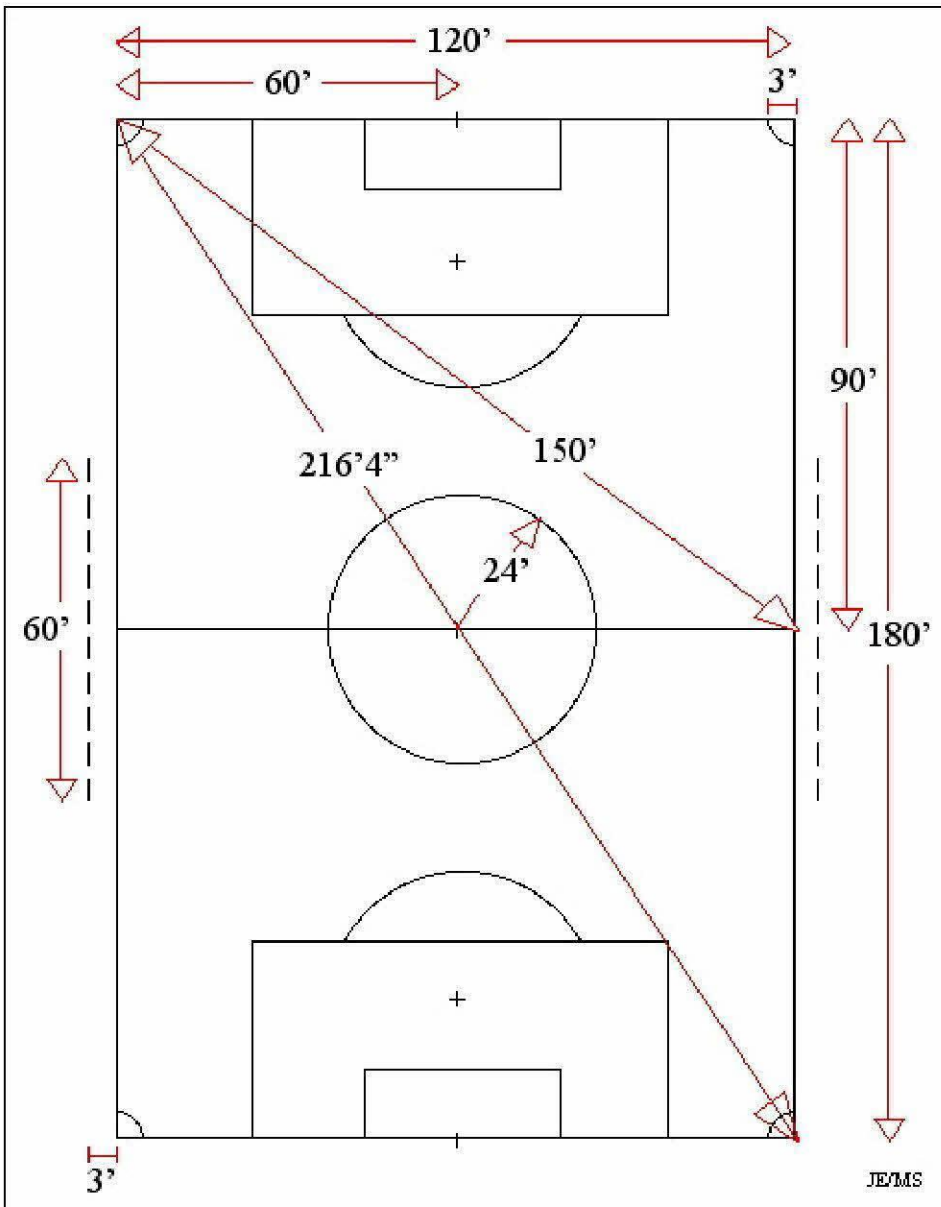

SOUTHAMPTON

U8

SOUTHAMPTON & RED PUMP

U10, U12

NRSL FIELDS - U16, U13
 ROCKFIELD & RED PUMP