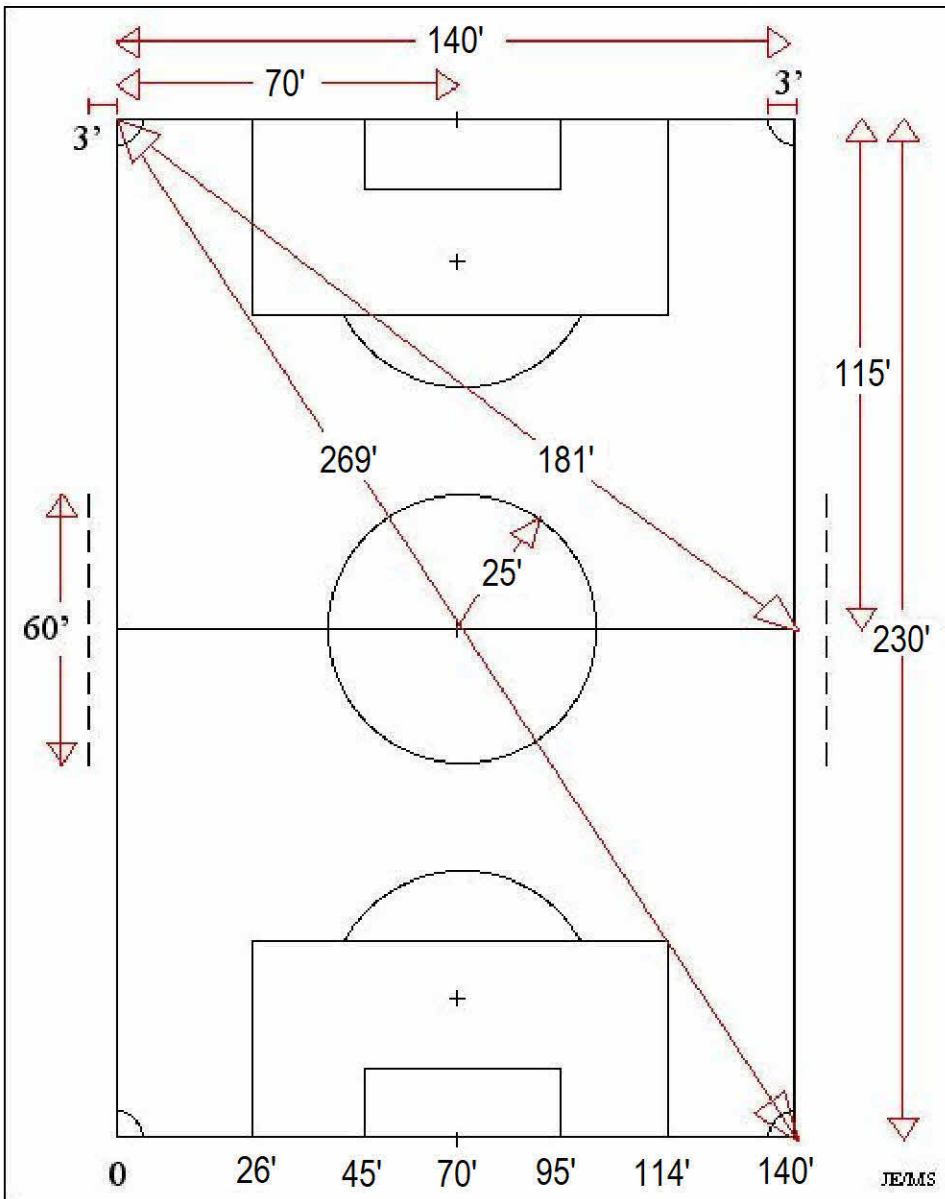

SOUTHAMPTON

U8

SOUTHAMPTON & RED PUMP

U10, U12

NRSL FIELDS - U16, U13
 ROCKFIELD & RED PUMP