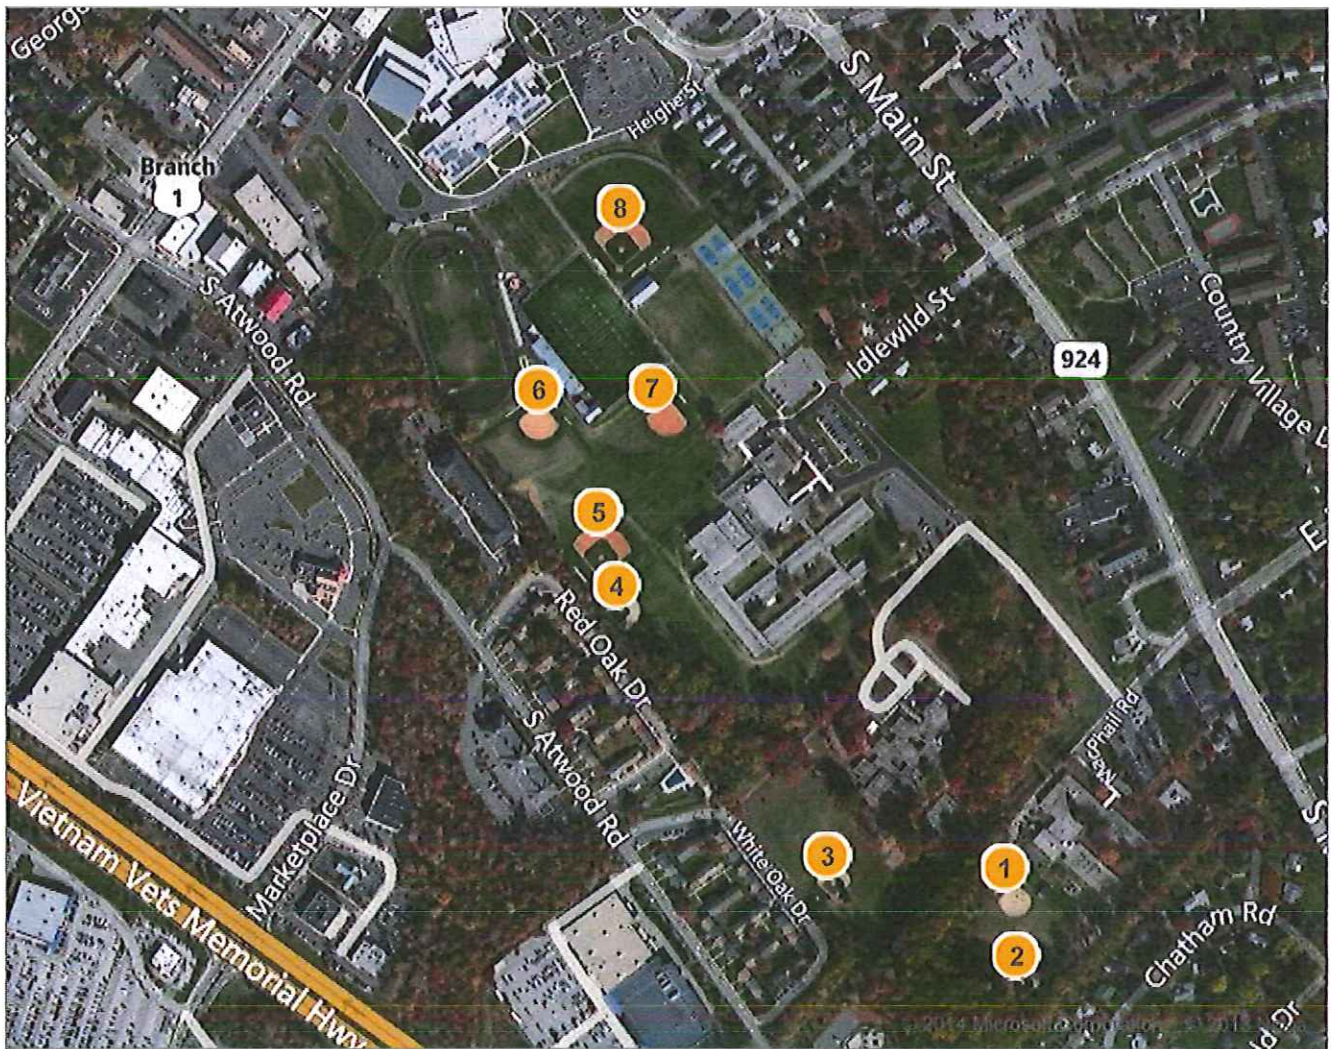

Kelly Fields

Notes

1 Kelly #1
Boulton St
Bel Air, MD 21014

[Map](#)

2 Kelly #2
MD-24
Bel Air, MD 21014

[Map](#)

©2014 MapQuest, Inc. Use of directions and maps is subject to the MapQuest Terms of Use. We make no guarantee of the accuracy of their content, road conditions or route usability. You assume all risk of use. [View Terms of Use](#)

Unsaved places

- 1. Wakefield #1
- 2. Wakefield #2
- 3. Homestead Elementary
- 4. Bel Air Middle School
- 5. Bel Air JV Baseball 90'
- 6. Bel Air Varsity Softball
- 7. Bel Air JV Softball
- 8. Bel Air Varsity Baseball 90'

Unsaved places

- 1. Rockfield
- 2. John Carroll Softball
- 3. John Carroll Small
- 4. John Carroll JV Baseball 90'
- 5. John Carroll Varsity Baseball 90'

Red Pump 60170165 Red Pump 601