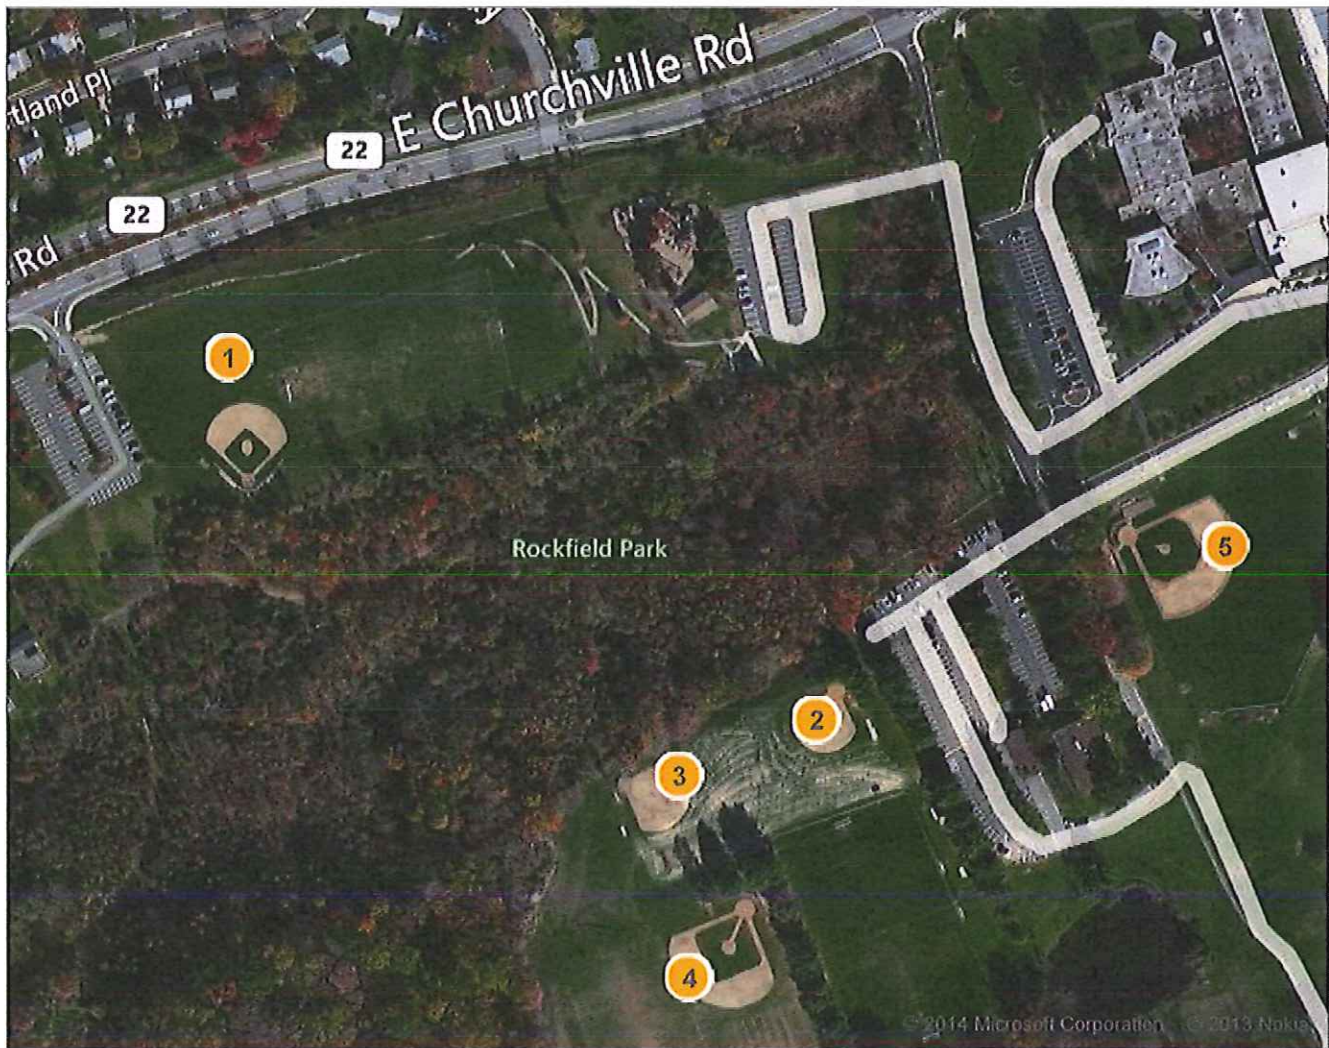

Kelly Fields

Notes

1 Kelly #1
Boulton St
Bel Air, MD 21014

[Map](#)

2 Kelly #2
MD-24
Bel Air, MD 21014

[Map](#)

©2014 MapQuest, Inc. Use of directions and maps is subject to the MapQuest Terms of Use. We make no guarantee of the accuracy of their content, road conditions or route usability. You assume all risk of use. [View Terms of Use](#)

Unsaved places

- 1. Wakefield #1
- 2. Wakefield #2
- 3. Homestead Elementary
- 4. Bel Air Middle School
- 5. Bel Air JV Baseball 90'
- 6. Bel Air Varsity Softball
- 7. Bel Air JV Softball
- 8. Bel Air Varsity Baseball 90'

Unsaved places

- 1. Rockfield
- 2. John Carroll Softball
- 3. John Carroll Small
- 4. John Carroll JV Baseball 90'
- 5. John Carroll Varsity Baseball 90'

Red Pump 60170165 Red Pump 601