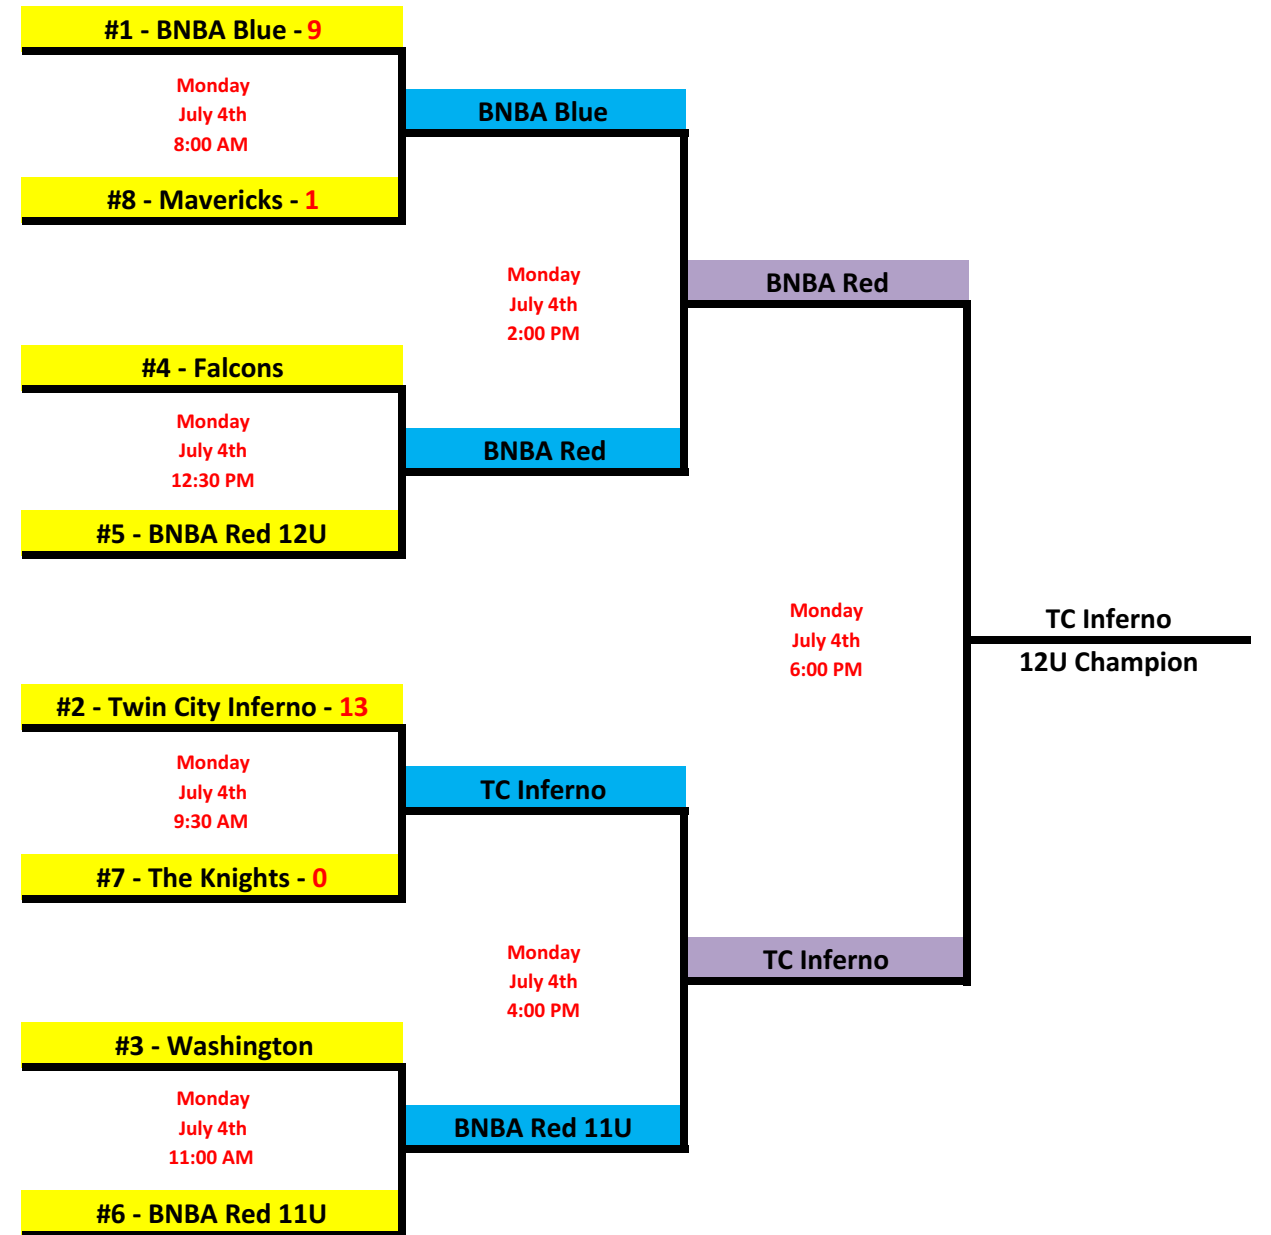

2016 McLean County PONY 4th of July Invitational - 12U

W-L

| | # | TEAM | CITY |
|-----|---|--------------------------|--------------------|
| 0-1 | 1 | Twin City Inferno | Bloomington/Normal |
| 0-1 | 2 | BNBA Renegades Red (12U) | Bloomington/Normal |
| 1-0 | 3 | Falcons | Freeburg |
| 0-1 | 4 | The Knights | Bloomington/Normal |
| 1-0 | 5 | BNBA Renegades Blue | Bloomington/Normal |
| 0-1 | 6 | BNBA Renegades Red (11U) | Bloomington/Normal |
| 1-0 | 7 | Washington Panthers | Washington |
| 1-0 | 8 | McLean County Mavericks | Bloomington/Normal |

RA

RD

| | |
|----|----|
| 5 | -2 |
| 7 | -3 |
| 0 | +8 |
| 4 | -4 |
| 2 | +3 |
| 11 | -8 |
| 0 | +4 |
| 3 | +8 |

| Bronco Field | | |
|--------------|---------|---------|
| Saturday | Sunday | Monday |
| 8:30am | 8:30am | 10:30am |
| 10:30am | 10:30am | 12:30pm |
| 12:30pm | 12:30pm | 2:30pm |
| 2:30pm | 2:30pm | |
| 4:30pm | 4:30pm | |
| 6:30pm | 6:30pm | |

| POOL GAMES | | | | | |
|------------|--------------------------------|---------------------------------|----------|------|----------|
| Game | Team 1 | Team 2 | Day | Date | Time |
| 1 | Twin City Inferno 2 | BNBA Renegades Red (12U) 1 | Saturday | 7/2 | 8:30 AM |
| 2 | BNBA Renegades Blue 9 | BNBA Renegades Red (11U) 1 | Saturday | 7/2 | 10:30 AM |
| 3 | Washington Panthers 10 | McLean County Mavericks 2 | Saturday | 7/2 | 12:30 PM |
| 4 | Falcons 10 | The Knights 2 | Saturday | 7/2 | 2:30 PM |
| 5 | BNBA Renegades Blue N/A | Washington Panthers N/A | Saturday | 7/2 | 4:30 PM |
| 6 | Falcons N/A | Twin City Inferno N/A | Saturday | 7/2 | 6:30 PM |
| 7 | McLean County Mavericks N/A | BNBA Renegades Red (11U) N/A | Sunday | 7/3 | 8:30 AM |
| 8 | The Knights N/A | BNBA Renegades Red (12U) N/A | Sunday | 7/3 | 10:30 AM |