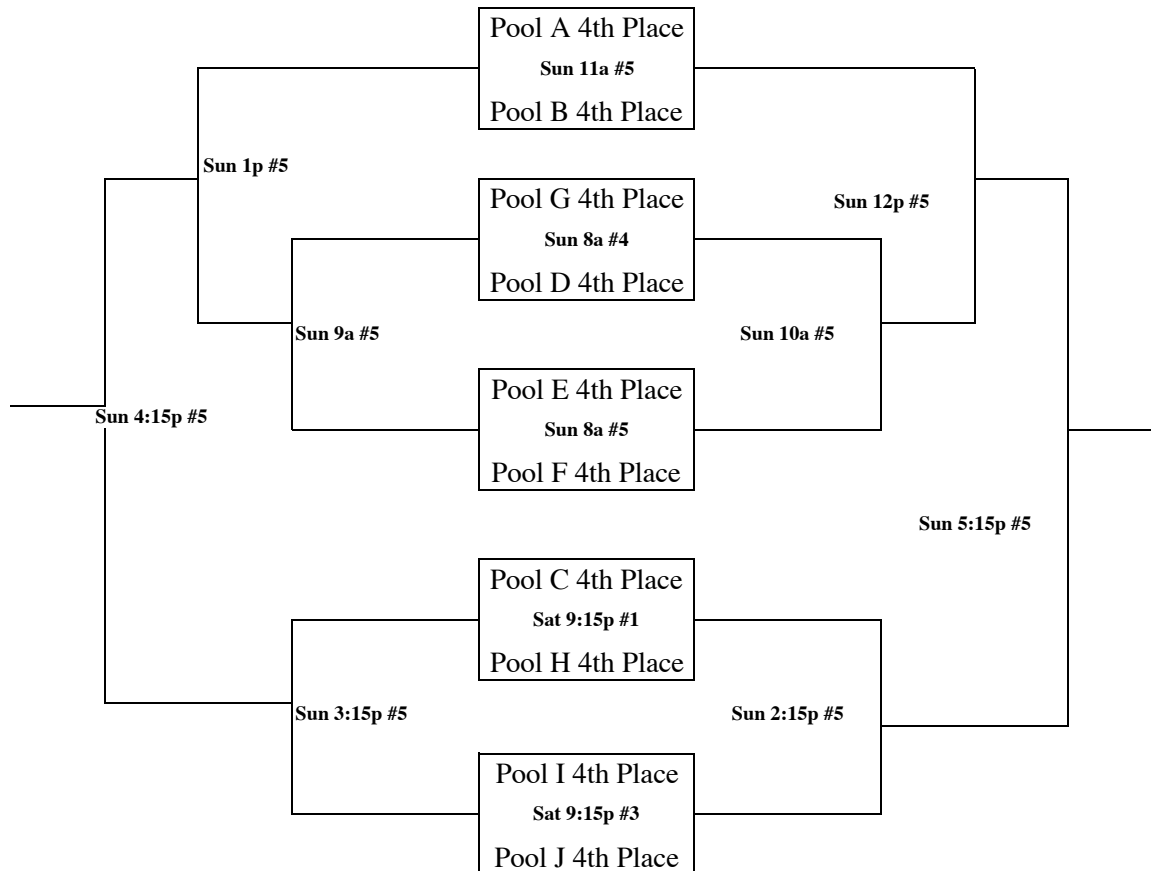

Big School Varsity - Championship Bracket

1,2,3 at MSU Denver / 4,5 at Manual HS / 6,7 at Mullen HS / 8,9,10,11 at Thornton HS

Big School Varsity - Gold Bracket

1,2,3 at MSU Denver / 4,5 at Manual HS / 6,7 at Mullen HS / 8,9,10,11 at Thornton HS

Big School Varsity - Silver Bracket

1,2,3 at MSU Denver / 4,5 at Manual HS / 6,7 at Mullen HS / 8,9,10,11 at Thornton HS

Small School Varsity Championship Bracket

1,2,3 at MSU Denver / 4,5 at Manual HS / 6,7 at Mullen HS / 8,9,10,11 at Thornton HS

JV - Championship Bracket

1,2,3 at MSU Denver / 4,5 at Manual HS / 6,7 at Mullen HS / 8,9,10,11 at Thornton HS

JV - Bronze Bracket

1,2,3 at MSU Denver / 4,5 at Manual HS / 6,7 at Mullen HS / 8,9,10,L

JV - Gold Bracket