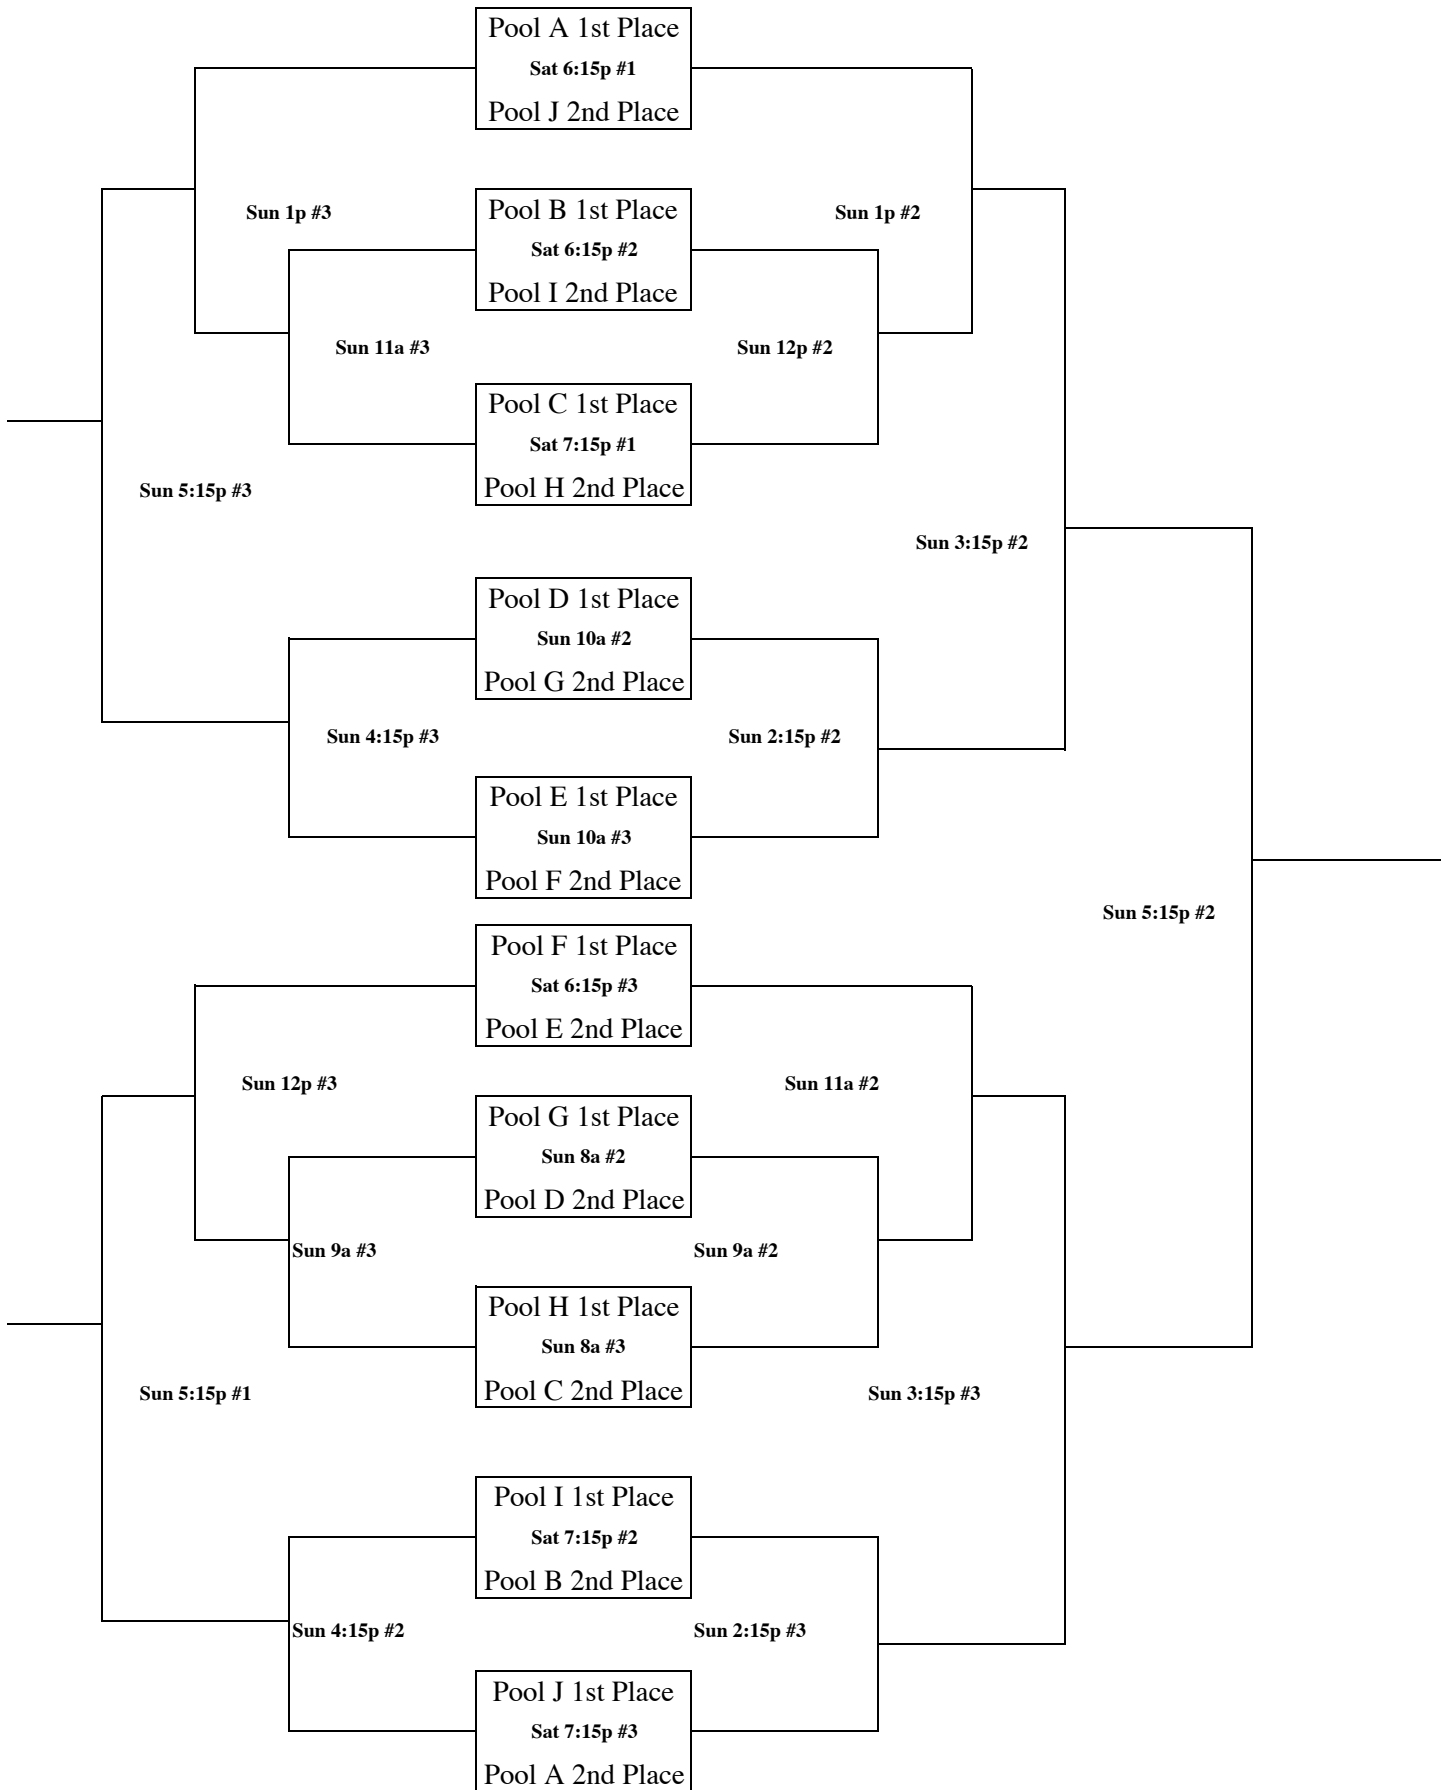

Big School Varsity - Championship Bracket

1,2,3 at MSU Denver / 4,5 at Manual HS / 6,7 at Mullen HS / 8,9,10,11 at Thornton HS

Big School Varsity - Gold Bracket

1,2,3 at MSU Denver / 4,5 at Manual HS / 6,7 at Mullen HS / 8,9,10,11 at Thornton HS

Big School Varsity - Silver Bracket

1,2,3 at MSU Denver / 4,5 at Manual HS / 6,7 at Mullen HS / 8,9,10,11 at Thornton HS

Small School Varsity Championship Bracket

1,2,3 at MSU Denver / 4,5 at Manual HS / 6,7 at Mullen HS / 8,9,10,11 at Thornton HS