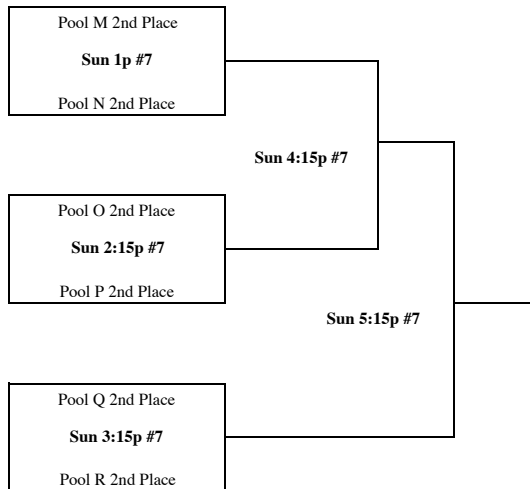

Big School Varsity - Championship Bracket

1,2,3 at MSU Denver / 4,5 at Manual HS / 6,7 at Mullen HS / 8,9,10,11 at Thornton HS

Big School Varsity - Gold Bracket

1,2,3 at MSU Denver / 4,5 at Manual HS / 6,7 at Mullen HS / 8,9,10,11 at Thornton HS

Big School Varsity - Silver Bracket

1,2,3 at MSU Denver / 4,5 at Manual HS / 6,7 at Mullen HS / 8,9,10,11 at Thornton HS

Small School Varsity Championship Bracket

1,2,3 at MSU Denver / 4,5 at Manual HS / 6,7 at Mullen HS / 8,9,10,11 at Thornton HS

JV - Championship Bracket

1,2,3 at MSU Denver / 4,5 at Manual HS / 6,7 at Mullen HS / 8,9,10,11 at Thornton HS

JV - Bronze Bracket

1,2,3 at MSU Denver / 4,5 at Manual HS / 6,7 at Mullen HS / 8,9,10,L

JV - Gold Bracket

1,2,3 at MSU Denver / 4,5 at Manual HS / 6,7 at Mullen HS / 8,9,10,11 at Thornton HS

JV - Consolation Bracket

1,2,3 at MSU Denver / 4,5 at Manual HS / 6,7 at Mullen HS / 8,9,10,L

JV - Silver Bracket

1,2,3 at MSU Denver / 4,5 at Manual HS / 6,7 at Mullen HS / 8,9,10,11 at Thornton HS