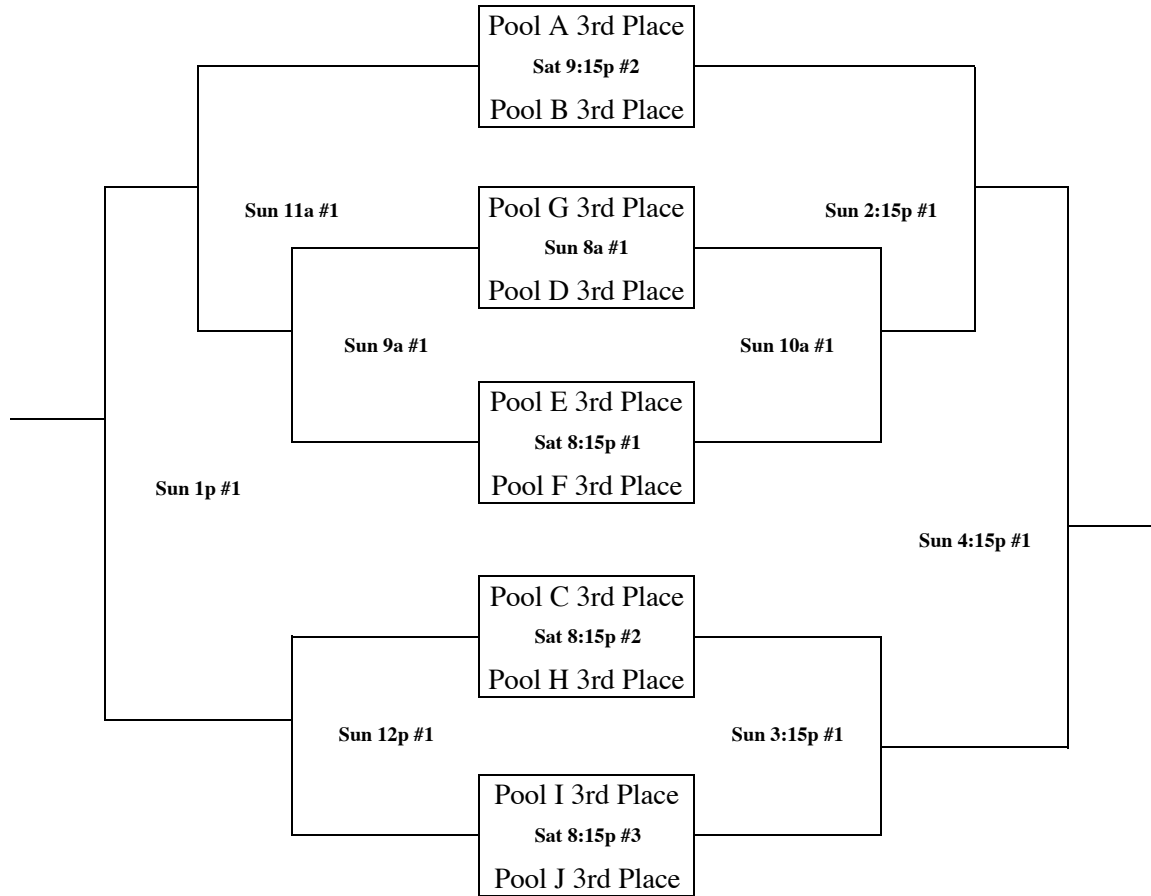

Big School Varsity - Championship Bracket

1,2,3 at MSU Denver / 4,5 at Manual HS / 6,7 at Mullen HS / 8,9,10,11 at Thornton HS

Big School Varsity - Gold Bracket

1,2,3 at MSU Denver / 4,5 at Manual HS / 6,7 at Mullen HS / 8,9,10,11 at Thornton HS

Big School Varsity - Silver Bracket

1,2,3 at MSU Denver / 4,5 at Manual HS / 6,7 at Mullen HS / 8,9,10,11 at Thornton HS

Small School Varsity Championship Bracket

1,2,3 at MSU Denver / 4,5 at Manual HS / 6,7 at Mullen HS / 8,9,10,11 at Thornton HS

JV - Championship Bracket

1,2,3 at MSU Denver / 4,5 at Manual HS / 6,7 at Mullen HS / 8,9,10,11 at Thornton HS

JV - Bronze Bracket

1,2,3 at MSU Denver / 4,5 at Manual HS / 6,7 at Mullen HS / 8,9,10,L

JV - Gold Bracket