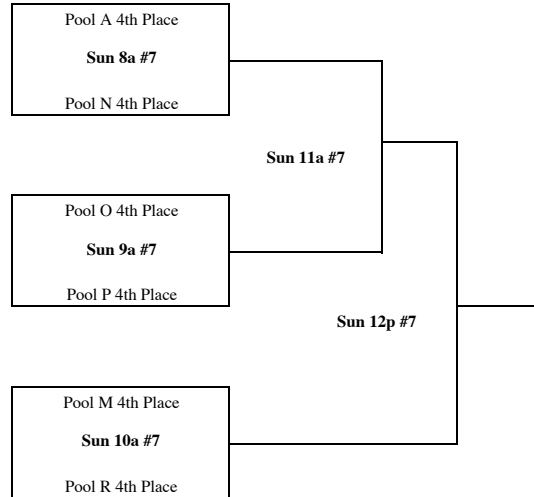

Big School Varsity - Championship Bracket

1,2,3 at MSU Denver / 4,5 at Manual HS / 6,7 at Mullen HS / 8,9,10,11 at Thornton HS

Big School Varsity - Gold Bracket

1,2,3 at MSU Denver / 4,5 at Manual HS / 6,7 at Mullen HS / 8,9,10,11 at Thornton HS

Big School Varsity - Silver Bracket

1,2,3 at MSU Denver / 4,5 at Manual HS / 6,7 at Mullen HS / 8,9,10,11 at Thornton HS

Small School Varsity Championship Bracket

1,2,3 at MSU Denver / 4,5 at Manual HS / 6,7 at Mullen HS / 8,9,10,11 at Thornton HS

JV - Championship Bracket

1,2,3 at MSU Denver / 4,5 at Manual HS / 6,7 at Mullen HS / 8,9,10,11 at Thornton HS

JV - Bronze Bracket

1,2,3 at MSU Denver / 4,5 at Manual HS / 6,7 at Mullen HS / 8,9,10,L

JV - Gold Bracket