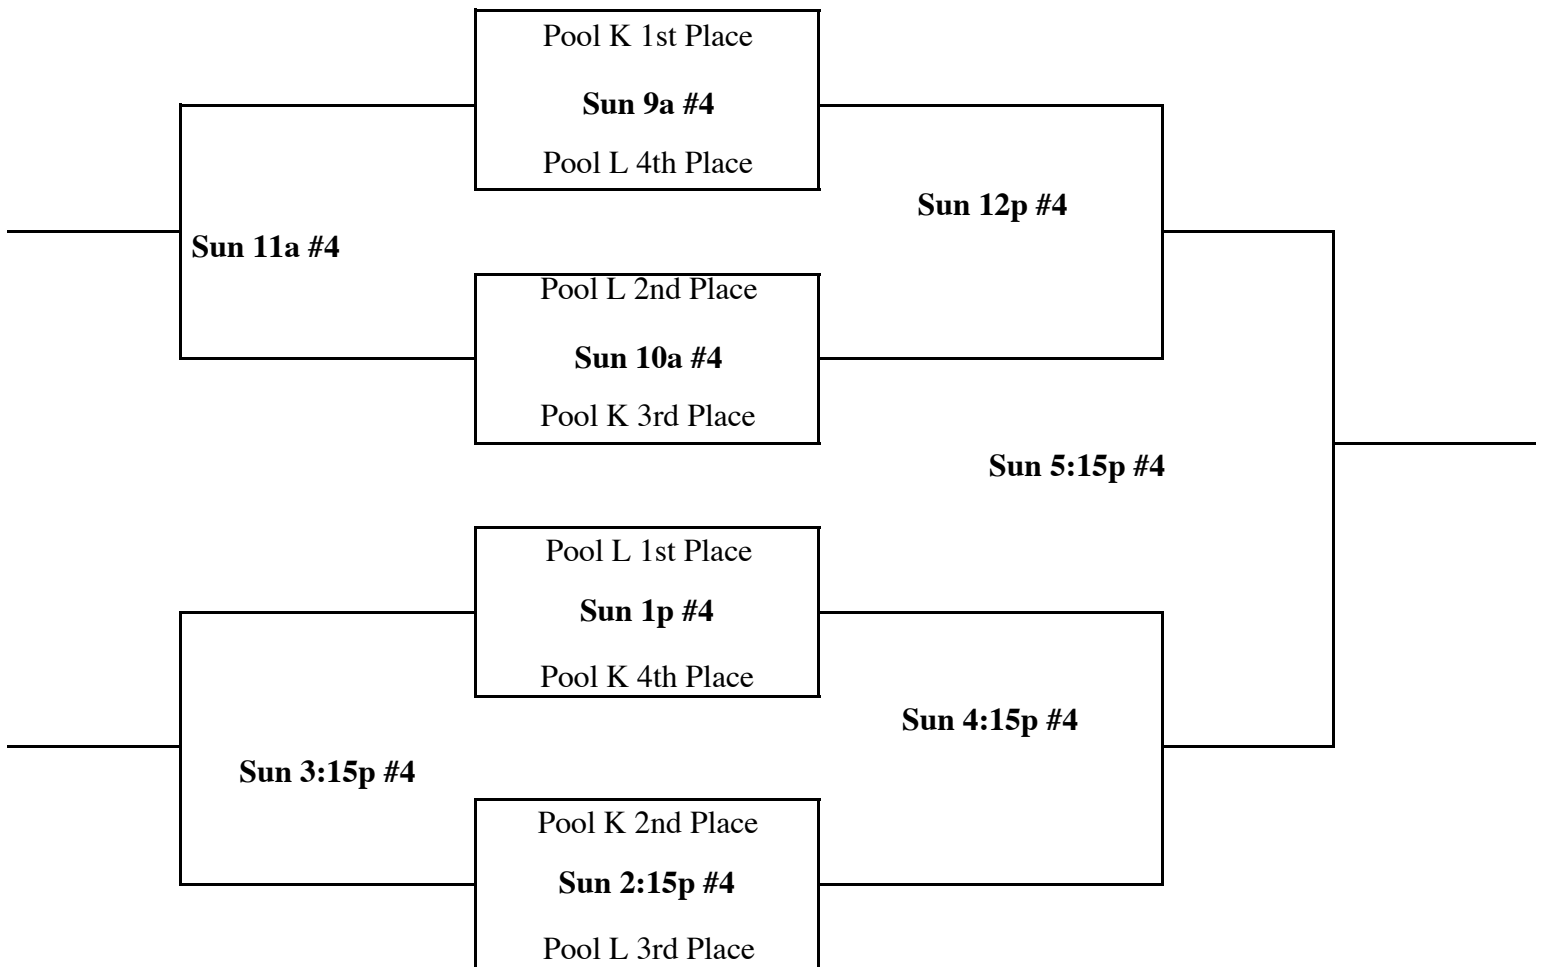

Big School Varsity - Championship Bracket

1,2,3 at MSU Denver / 4,5 at Manual HS / 6,7 at Mullen HS / 8,9,10,11 at Thornton HS

Big School Varsity - Gold Bracket

1,2,3 at MSU Denver / 4,5 at Manual HS / 6,7 at Mullen HS / 8,9,10,11 at Thornton HS

Big School Varsity - Silver Bracket

1,2,3 at MSU Denver / 4,5 at Manual HS / 6,7 at Mullen HS / 8,9,10,11 at Thornton HS

Small School Varsity Championship Bracket

1,2,3 at MSU Denver / 4,5 at Manual HS / 6,7 at Mullen HS / 8,9,10,11 at Thornton HS