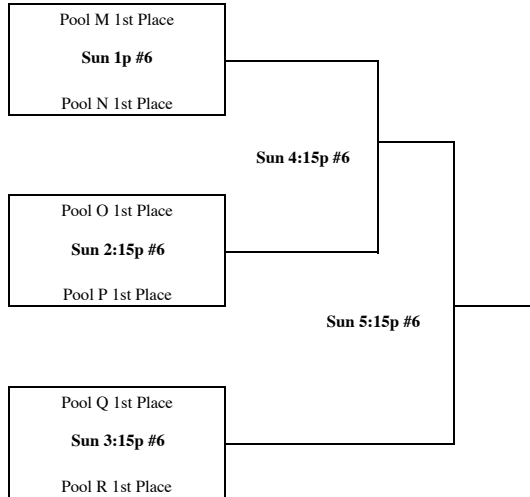

Big School Varsity - Championship Bracket

1,2,3 at MSU Denver / 4,5 at Manual HS / 6,7 at Mullen HS / 8,9,10,11 at Thornton HS

Big School Varsity - Gold Bracket

1,2,3 at MSU Denver / 4,5 at Manual HS / 6,7 at Mullen HS / 8,9,10,11 at Thornton HS

Big School Varsity - Silver Bracket

1,2,3 at MSU Denver / 4,5 at Manual HS / 6,7 at Mullen HS / 8,9,10,11 at Thornton HS

Small School Varsity Championship Bracket

1,2,3 at MSU Denver / 4,5 at Manual HS / 6,7 at Mullen HS / 8,9,10,11 at Thornton HS

JV - Championship Bracket

1,2,3 at MSU Denver / 4,5 at Manual HS / 6,7 at Mullen HS / 8,9,10,11 at Thornton HS

JV - Bronze Bracket

1,2,3 at MSU Denver / 4,5 at Manual HS / 6,7 at Mullen HS / 8,9,10,L

JV - Gold Bracket