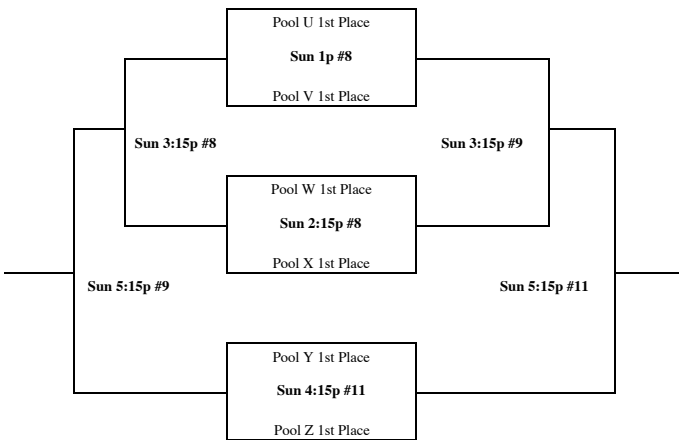

JV - Championship Bracket

1,2,3 at MSU Denver / 4,5 at Manual HS / 6,7 at Mullen HS / 8,9,10,11 at Thornton HS

JV - Bronze Bracket

1,2,3 at MSU Denver / 4,5 at Manual HS / 6,7 at Mullen HS / 8,9,10,L

JV - Gold Bracket

Sophomore Championship Bracket

1,2,3 at MSU Denver / 4,5 at Manual HS / 6,7 at Mullen HS / 8,9,10,11 at Thornton HS

Sophomore Consolation Games

1,2,3 at MSU Denver / 4,5 at Manual HS / 6,7 at Mullen HS / 8,9,10,11 at Thornton HS

Freshman - Championship Bracket

1,2,3 at MSU Denver / 4,5 at Manual HS / 6,7 at Mullen HS / 8,9,10,11 at Thornton HS

Freshman - Silver Bracket

1,2,3 at MSU Denver / 4,5 at Manual HS / 6,7 at Mullen HS / 8,9,10,11 at Thornton HS