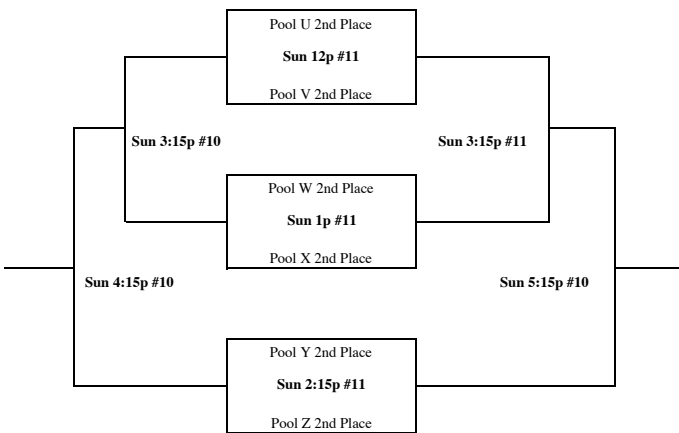

JV - Championship Bracket

1,2,3 at MSU Denver / 4,5 at Manual HS / 6,7 at Mullen HS / 8,9,10,11 at Thornton HS

JV - Bronze Bracket

1,2,3 at MSU Denver / 4,5 at Manual HS / 6,7 at Mullen HS / 8,9,10,L

JV - Gold Bracket

Sophomore Championship Bracket

1,2,3 at MSU Denver / 4,5 at Manual HS / 6,7 at Mullen HS / 8,9,10,11 at Thornton HS

Sophomore Consolation Games

1,2,3 at MSU Denver / 4,5 at Manual HS / 6,7 at Mullen HS / 8,9,10,11 at Thornton HS

Freshman - Championship Bracket

1,2,3 at MSU Denver / 4,5 at Manual HS / 6,7 at Mullen HS / 8,9,10,11 at Thornton HS

Freshman - Silver Bracket

1,2,3 at MSU Denver / 4,5 at Manual HS / 6,7 at Mullen HS / 8,9,10,11 at Thornton HS

Freshman - Gold Bracket

1,2,3 at MSU Denver / 4,5 at Manual HS / 6,7 at Mullen HS / 8,9,10,11 at Thornton HS

Freshman - Bronze Bracket

1,2,3 at MSU Denver / 4,5 at Manual HS / 6,7 at Mullen HS / 8,9,10,11 at Thornton HS