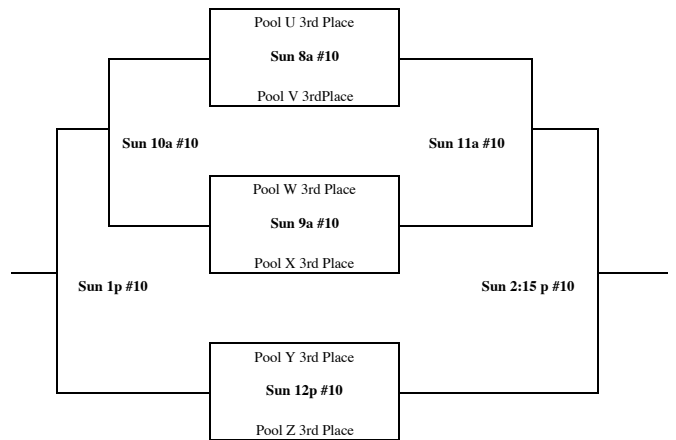

JV - Championship Bracket

1,2,3 at MSU Denver / 4,5 at Manual HS / 6,7 at Mullen HS / 8,9,10,11 at Thornton HS

JV - Bronze Bracket

1,2,3 at MSU Denver / 4,5 at Manual HS / 6,7 at Mullen HS / 8,9,10,L

JV - Gold Bracket

1,2,3 at MSU Denver / 4,5 at Manual HS / 6,7 at Mullen HS / 8,9,10,11 at Thornton HS

JV - Consolation Bracket

1,2,3 at MSU Denver / 4,5 at Manual HS / 6,7 at Mullen HS / 8,9,10,L

JV - Silver Bracket

1,2,3 at MSU Denver / 4,5 at Manual HS / 6,7 at Mullen HS / 8,9,10,11 at Thornton HS

Sophomore Championship Bracket

1,2,3 at MSU Denver / 4,5 at Manual HS / 6,7 at Mullen HS / 8,9,10,11 at Thornton HS

Sophomore Consolation Games

1,2,3 at MSU Denver / 4,5 at Manual HS / 6,7 at Mullen HS / 8,9,10,11 at Thornton HS

Freshman - Championship Bracket

1,2,3 at MSU Denver / 4,5 at Manual HS / 6,7 at Mullen HS / 8,9,10,11 at Thornton HS

Freshman - Silver Bracket

1,2,3 at MSU Denver / 4,5 at Manual HS / 6,7 at Mullen HS / 8,9,10,11 at Thornton HS