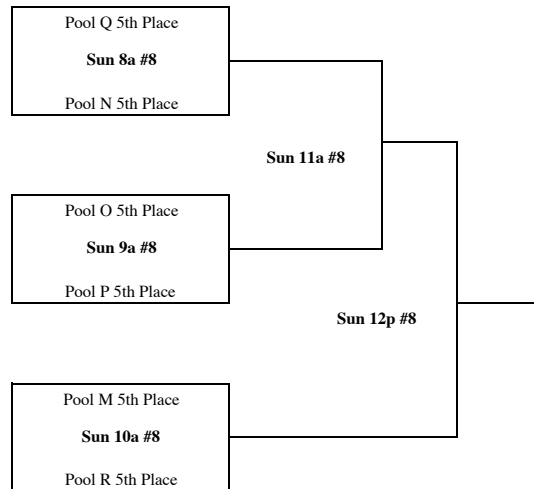

Big School Varsity - Championship Bracket

1,2,3 at MSU Denver / 4,5 at Manual HS / 6,7 at Mullen HS / 8,9,10,11 at Thornton HS

Big School Varsity - Gold Bracket

1,2,3 at MSU Denver / 4,5 at Manual HS / 6,7 at Mullen HS / 8,9,10,11 at Thornton HS

Big School Varsity - Silver Bracket

1,2,3 at MSU Denver / 4,5 at Manual HS / 6,7 at Mullen HS / 8,9,10,11 at Thornton HS

Small School Varsity Championship Bracket

1,2,3 at MSU Denver / 4,5 at Manual HS / 6,7 at Mullen HS / 8,9,10,11 at Thornton HS

JV - Championship Bracket

1,2,3 at MSU Denver / 4,5 at Manual HS / 6,7 at Mullen HS / 8,9,10,11 at Thornton HS

JV - Bronze Bracket

1,2,3 at MSU Denver / 4,5 at Manual HS / 6,7 at Mullen HS / 8,9,10,L

JV - Gold Bracket

1,2,3 at MSU Denver / 4,5 at Manual HS / 6,7 at Mullen HS / 8,9,10,11 at Thornton HS

JV - Consolation Bracket

1,2,3 at MSU Denver / 4,5 at Manual HS / 6,7 at Mullen HS / 8,9,10,L

JV - Silver Bracket

1,2,3 at MSU Denver / 4,5 at Manual HS / 6,7 at Mullen HS / 8,9,10,11 at Thornton HS