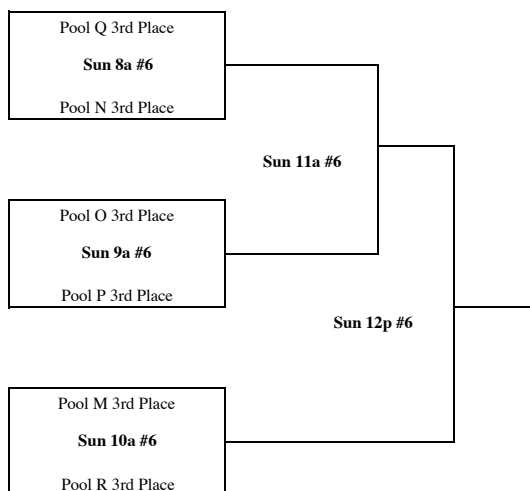

JV - Championship Bracket

1,2,3 at MSU Denver / 4,5 at Manual HS / 6,7 at Mullen HS / 8,9,10,11 at Thornton HS

JV - Bronze Bracket

1,2,3 at MSU Denver / 4,5 at Manual HS / 6,7 at Mullen HS / 8,9,10,L

JV - Gold Bracket

1,2,3 at MSU Denver / 4,5 at Manual HS / 6,7 at Mullen HS / 8,9,10,11 at Thornton HS

JV - Consolation Bracket

1,2,3 at MSU Denver / 4,5 at Manual HS / 6,7 at Mullen HS / 8,9,10,L

JV - Silver Bracket

1,2,3 at MSU Denver / 4,5 at Manual HS / 6,7 at Mullen HS / 8,9,10,11 at Thornton HS

Sophomore Championship Bracket

1,2,3 at MSU Denver / 4,5 at Manual HS / 6,7 at Mullen HS / 8,9,10,11 at Thornton HS

Sophomore Consolation Games

1,2,3 at MSU Denver / 4,5 at Manual HS / 6,7 at Mullen HS / 8,9,10,11 at Thornton HS

Freshman - Championship Bracket

1,2,3 at MSU Denver / 4,5 at Manual HS / 6,7 at Mullen HS / 8,9,10,11 at Thornton HS

Freshman - Silver Bracket

1,2,3 at MSU Denver / 4,5 at Manual HS / 6,7 at Mullen HS / 8,9,10,11 at Thornton HS