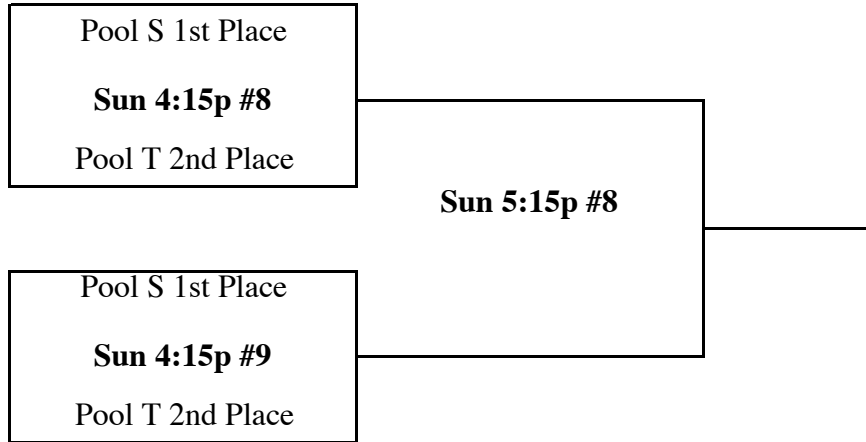

JV - Championship Bracket

1,2,3 at MSU Denver / 4,5 at Manual HS / 6,7 at Mullen HS / 8,9,10,11 at Thornton HS

JV - Bronze Bracket

1,2,3 at MSU Denver / 4,5 at Manual HS / 6,7 at Mullen HS / 8,9,10,L

JV - Gold Bracket

1,2,3 at MSU Denver / 4,5 at Manual HS / 6,7 at Mullen HS / 8,9,10,11 at Thornton HS

JV - Consolation Bracket

1,2,3 at MSU Denver / 4,5 at Manual HS / 6,7 at Mullen HS / 8,9,10,L

JV - Silver Bracket

1,2,3 at MSU Denver / 4,5 at Manual HS / 6,7 at Mullen HS / 8,9,10,11 at Thornton HS

Sophomore Championship Bracket

1,2,3 at MSU Denver / 4,5 at Manual HS / 6,7 at Mullen HS / 8,9,10,11 at Thornton HS

Sophomore Consolation Games

1,2,3 at MSU Denver / 4,5 at Manual HS / 6,7 at Mullen HS / 8,9,10,11 at Thornton HS