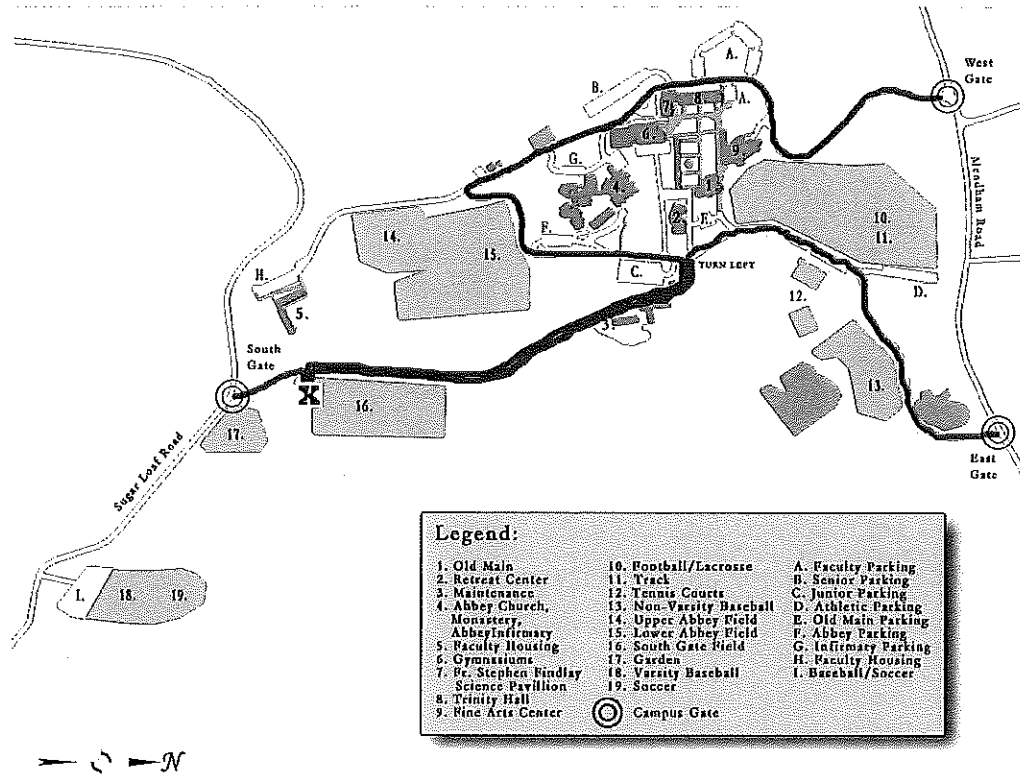

South Gate Fields

- Enter East Gate From Mendham Road
- Travel .4 miles
- Make a left towards South Gate fields
- Travel .5 miles to parking lot on left (**16 on Map**)
-
-
- Enter West Gate From Mendham Road
- Travel .6 miles
- Make a left towards South Gate fields
- Travel .3 miles
- Make a right towards South Gate fields
- Travel .5 miles to parking lot on left (**16 on Map**)
-
-
- ❖ From Jockey Hollow Road, make a right onto Sugar Loaf Rd.
- ❖ Travel .3 miles and turn into South Gate entrance
- ❖ Travel **100** yards
- ❖ Field is on the right (**16 on Map**)
- ❖