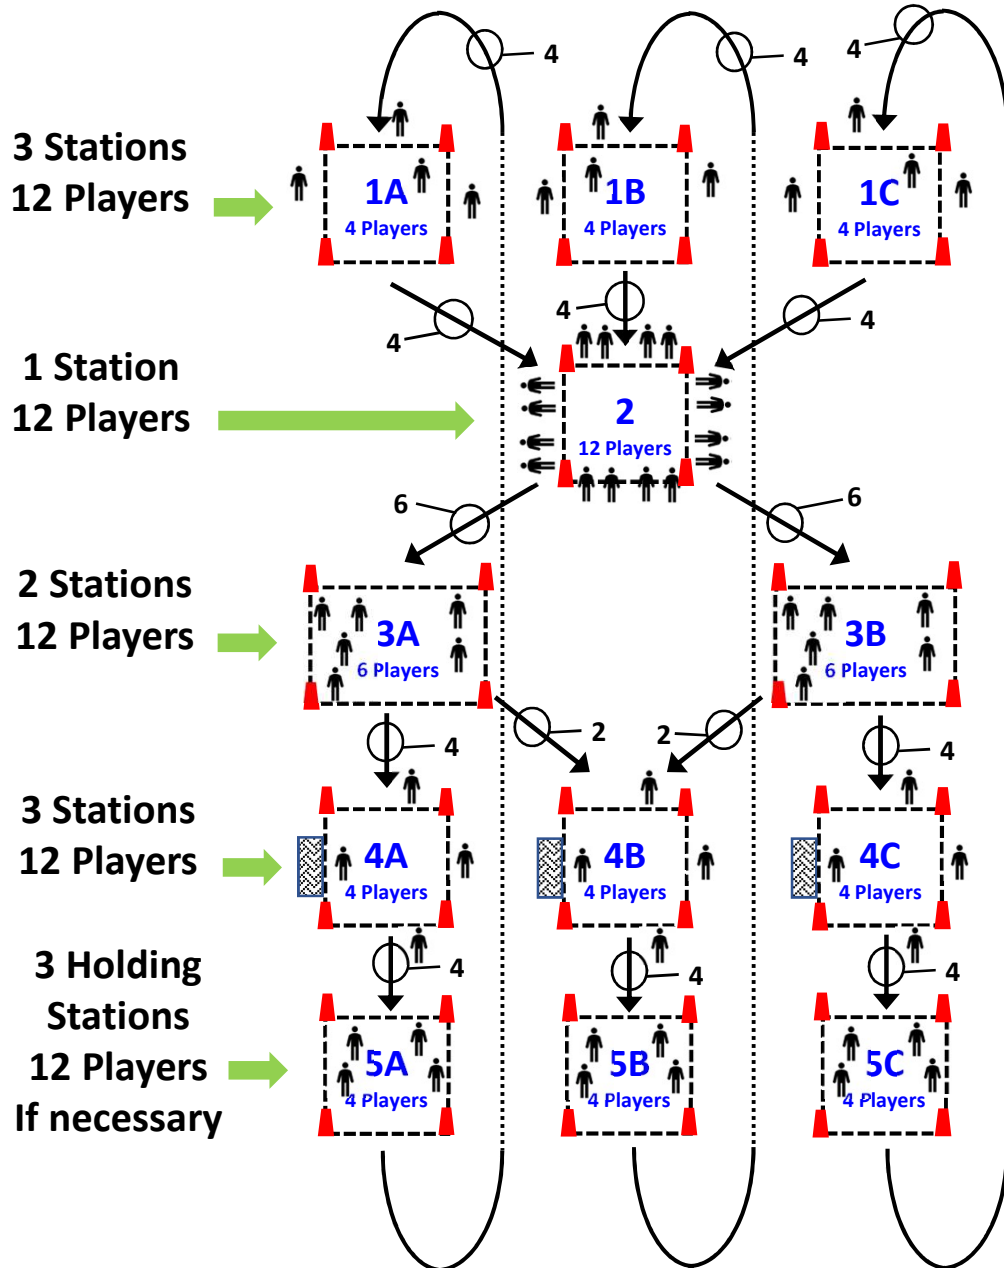

WSC 2018 U9/10 Player Assessment Station Rotation

- 36 Players using Stations 1, 2, and 3
- 48 Players using Stations 1, 2, 3 and Holding Station 4
- 14 Assessors (2 per Stations 1, 2, and 3)
- 1 Holding Supervisor Station 4 if necessary

WSC 2018 U11/12 Player Assessment Station Rotation

48 Players using Stations 1, 2, 3 and 4

60 Players using Stations 1 - 4 plus Holding Station 5

20 Assessors (2 per Stations 1, 2, 3 and 4)

1 Holding Supervisor Station 5 if necessary

WSC 2018 U13/14 Player Assessment Station Rotation

48 Players using Stations 1, 2, 3 and 4

60 Players using Stations 1 - 4 plus Holding Station 5

20 Assessors (2 per Stations 1, 2, 3 and 4)

1 Holding Supervisor Station 5 if necessary