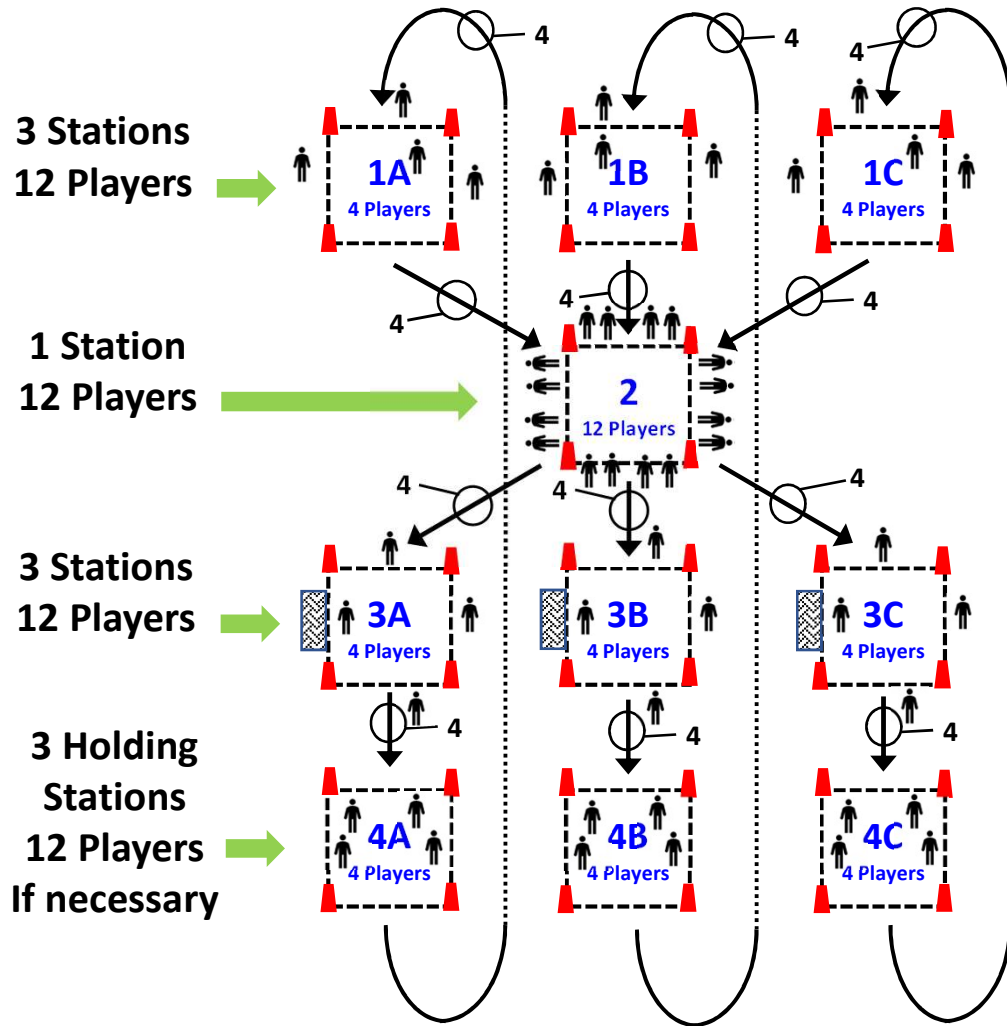

WSC 2018 U9/10 Player Assessment Station Rotation

- 36 Players using Stations 1, 2, and 3
- 48 Players using Stations 1, 2, 3 and Holding Station 4
- 14 Assessors (2 per Stations 1, 2, and 3)
- 1 Holding Supervisor Station 4 if necessary

WSC 2018 U11/12 Player Assessment Station Rotation

48 Players using Stations 1, 2, 3 and 4

60 Players using Stations 1 - 4 plus Holding Station 5

20 Assessors (2 per Stations 1, 2, 3 and 4)

1 Holding Supervisor Station 5 if necessary

WSC 2018 U13/14 Player Assessment Station Rotation

48 Players using Stations 1, 2, 3 and 4

60 Players using Stations 1 - 4 plus Holding Station 5

20 Assessors (2 per Stations 1, 2, 3 and 4)

1 Holding Supervisor Station 5 if necessary