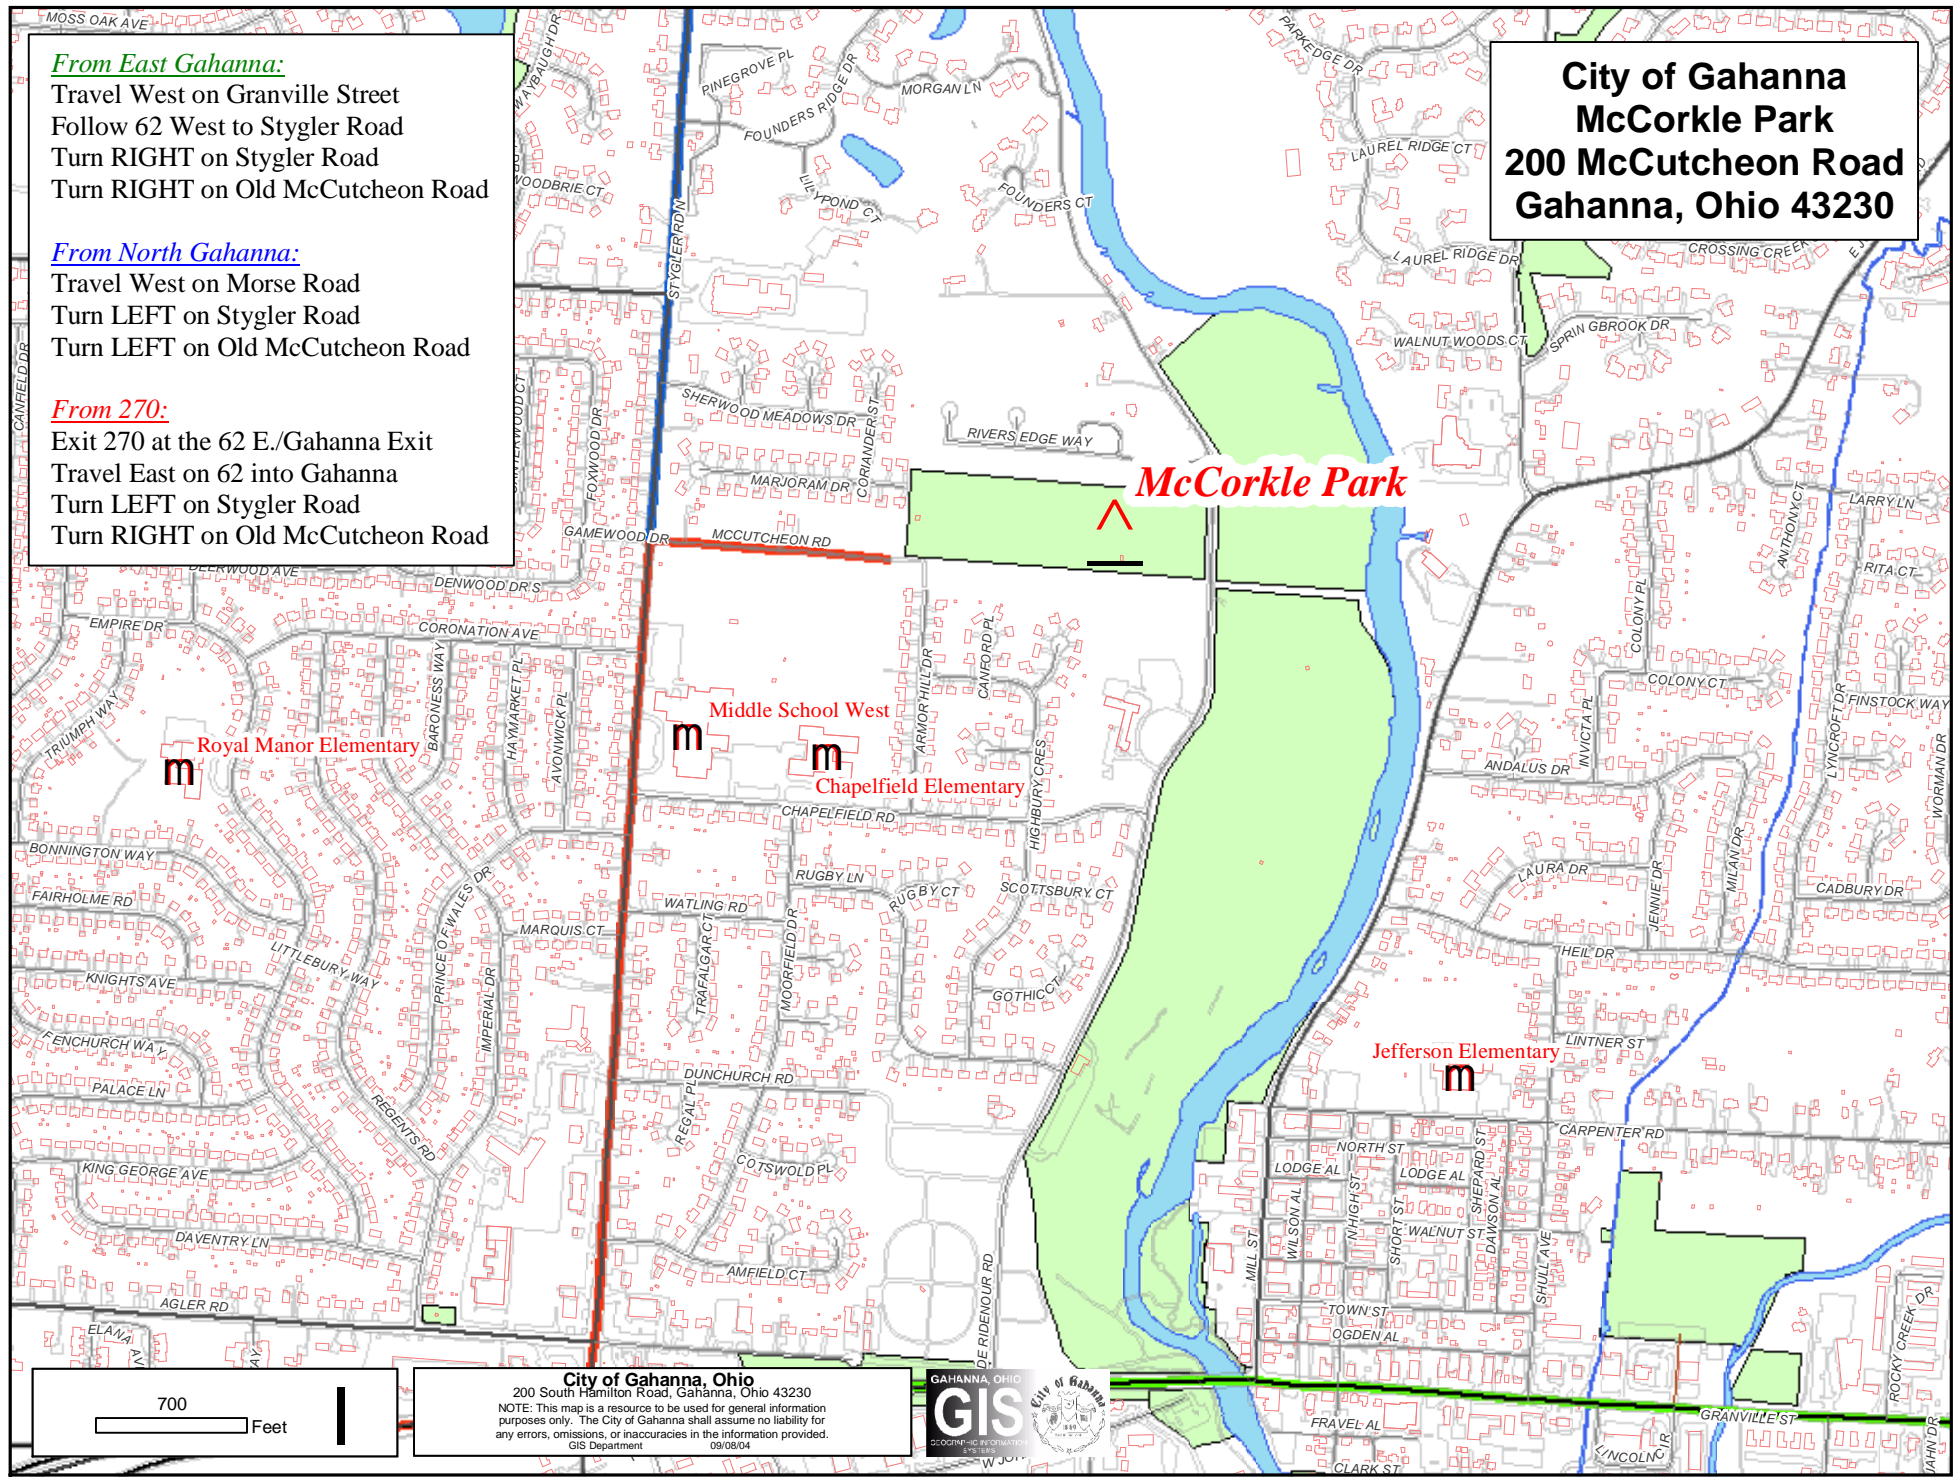

From East Gahanna:

Travel West on Granville Street
Follow 62 West to Stygler Road
Turn RIGHT on Stygler Road
Turn RIGHT on Old McCutcheon Road

From North Gahanna:

Travel West on Morse Road
Turn LEFT on Stygler Road
Turn LEFT on Old McCutcheon Road

From 270:

Exit 270 at the 62 E./Gahanna Exit
Travel East on 62 into Gahanna
Turn LEFT on Stygler Road
Turn RIGHT on Old McCutcheon Road

**City of Gahanna
McCorkle Park
200 McCutcheon Road
Gahanna, Ohio 43230**

McCorkle Park

Royal Manor Elementary

Middle School West

Chapelfield Elementary

Jefferson Elementary

700

Feet

City of Gahanna, Ohio

200 South Hamilton Road, Gahanna, Ohio 43230

GAHANNA, OHIO

GIS

2009-10-10 10:53:18 AM

W J