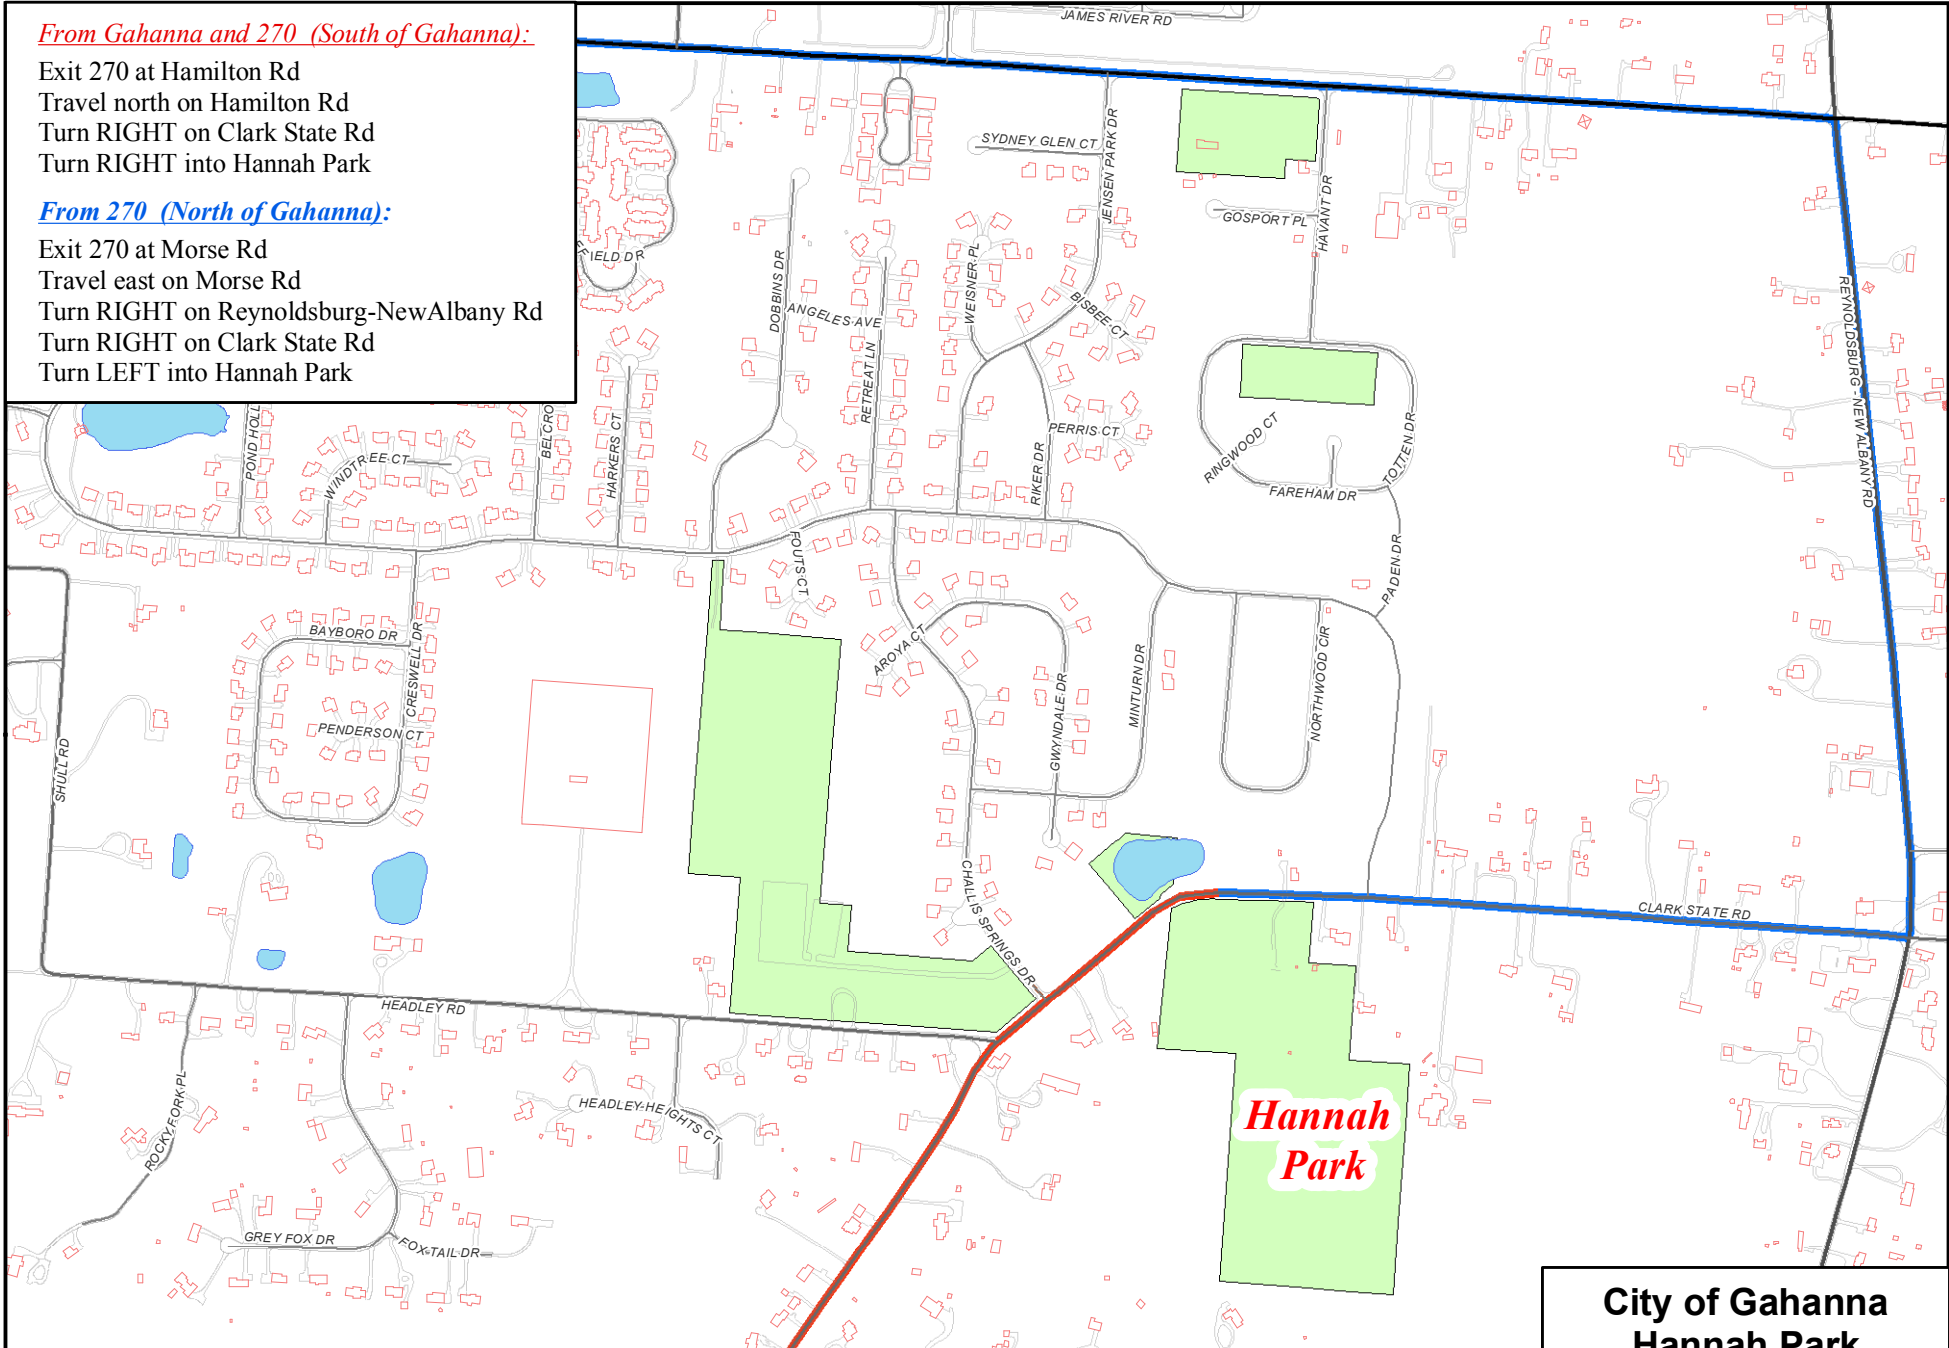

From Gahanna and 270 (South of Gahanna):

Exit 270 at Hamilton Rd
Travel north on Hamilton Rd
Turn RIGHT on Clark State Rd
Turn RIGHT into Hannah Park

From 270 (North of Gahanna):

Exit 270 at Morse Rd
Travel east on Morse Rd
Turn RIGHT on Reynoldsburg-NewAlbany Rd
Turn RIGHT on Clark State Rd
Turn LEFT into Hannah Park

City of Gahanna, Ohio
200 South Hamilton Road, Gahanna, Ohio 43230
NOTE: This map is a resource to be used for general information purposes only. The City of Gahanna shall assume no liability for any errors, omissions, or inaccuracies in the information provided.
GIS Department 09/0804

City of Gahanna
Hannah Park
6547 Clark State Rd
Gahanna, Ohio 43230