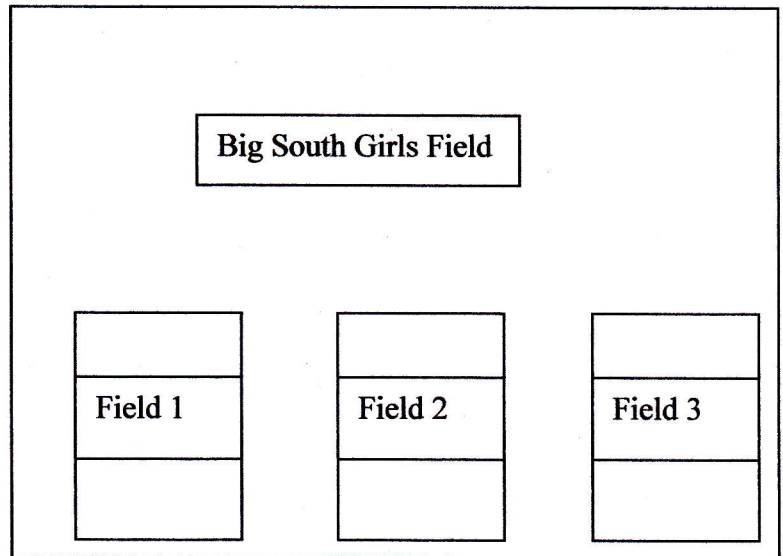

# Midget Game Field Layout

- Field Dimensions: 30 Yards by 60 Yards
- 7 v 7 (3 offense, 3 defense, 1 goalie)
- Parents right side children left side of field
- 60 Minute games (30 minute halves with 5 minute break)
- Side throw in/goalie kick (team agreement)
- Coaches responsible for trash clean up and bringing in goalie nets.