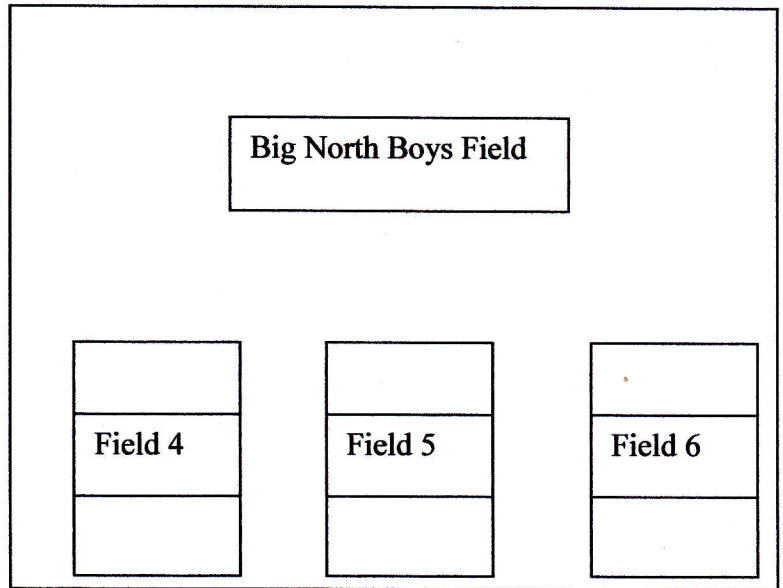

# Midget Game Field Layout

- Field Dimensions: 30 Yards by 60 Yards
- 7 v 7 (3 offense, 3 defense, 1 goalie)
- Parents right side children left side of field
- 60 Minute games (30 minute halves with 5 minute break)
- Side throw in/goalie kick (team agreement)
- Coaches responsible for trash clean up and bringing in goalie nets.