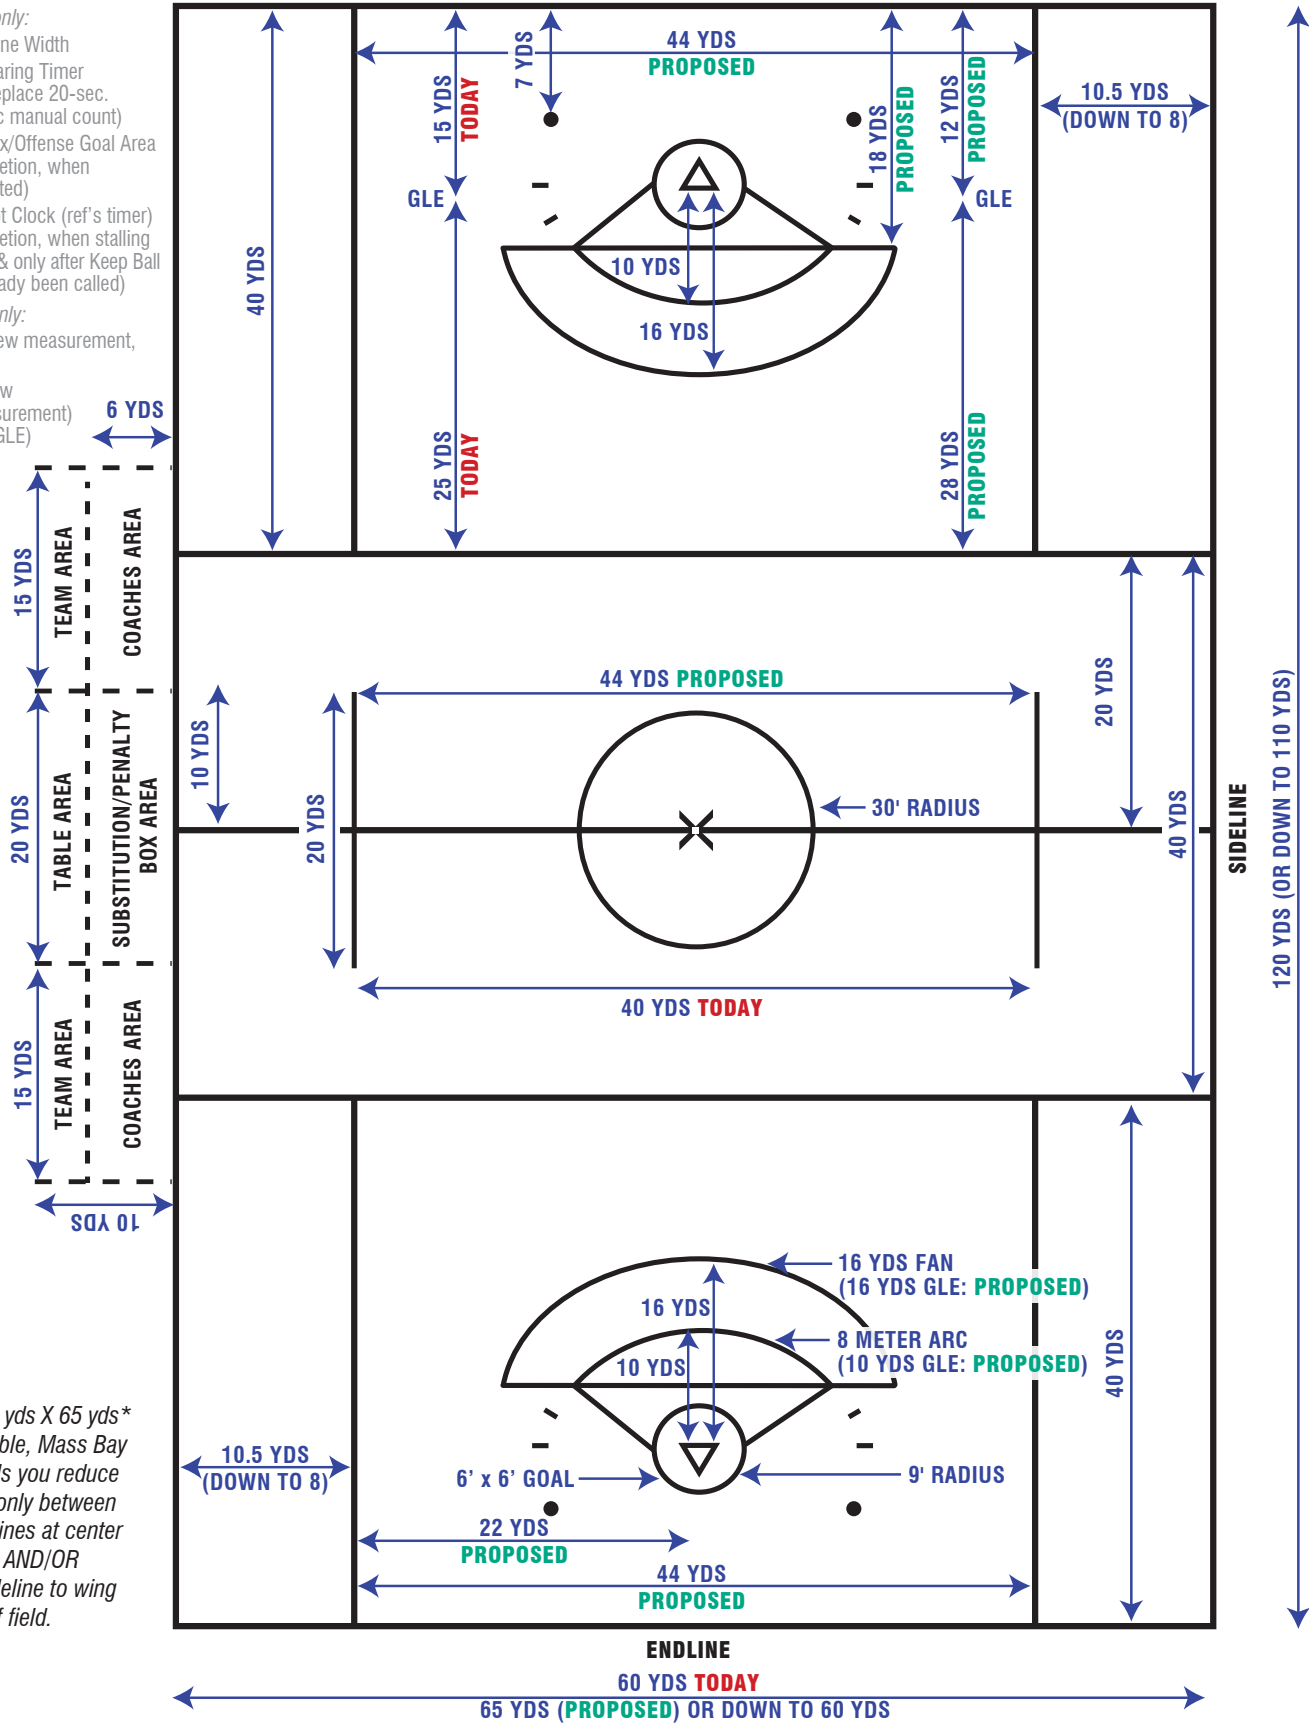

LACROSSE UNIFIED FIELD LINES

Boys & Girls Game • 120 yds X 65 yds*

Full Field Diagram & Dimensions for 14U & HS Games
(7th-12th grade players under 19 years old)

DRAFT PROPOSAL FOR 2017 SEASON

for Boys' & Girls' Game:

- 12 yds GLE to Endlines
- 28 yds GLE to Restraining Lines
- up to 65 yds Full Field Width
- up to 120 yds Full Field Length

for Boys' Game only:

- 44 yds Wing Line Width
- 30 second Clearing Timer (ref's timer) (replace 20-sec. timer + 10-sec manual count)
- Keep Ball in Box/Offense Goal Area (ref's call discretion, when stalling suspected)
- 30 second Shot Clock (ref's timer) (ref's call discretion, when stalling still suspected & only after Keep Ball in Box has already been called)

for Girls' Game only:

- 8 Meter Arc (new measurement, 10 yds GLE)
- 16 yds Fan (new 12-meter measurement) 16 yds above GLE

***NOTE** If 120 yds X 65 yds* is not available, Mass Bay recommends you reduce field space only between restraining lines at center area of field AND/OR between sideline to wing line areas of field.