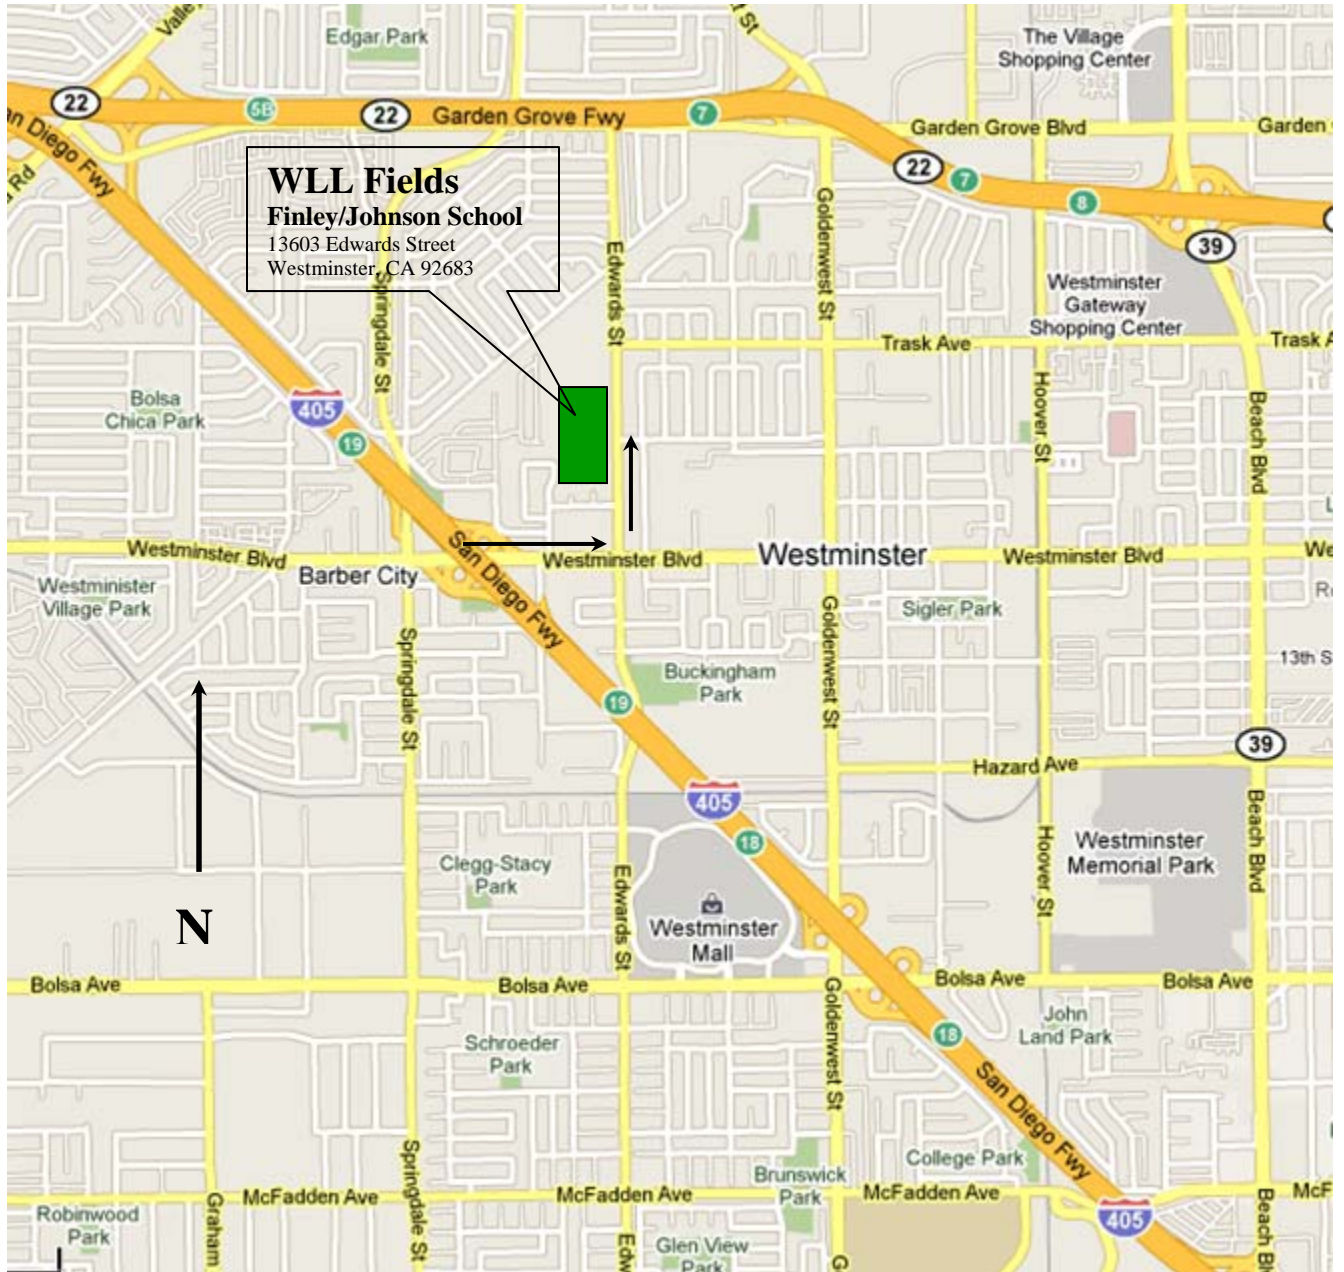

Welcome to Westminster Little League!

We are located a short distance from the 405 freeway in Westminster. Take the Westminster Blvd. exit and head east on Westminster. Turn left on Edwards for Johnson Middle School.

Bethany Church

Parking
Saturdays Only

Page 1 Map of Area

Page 2 WLL Fields Layout – Juniors, Intermediate, Majors,
Minor A,B and C

← 405 fwy

Westminster Blvd