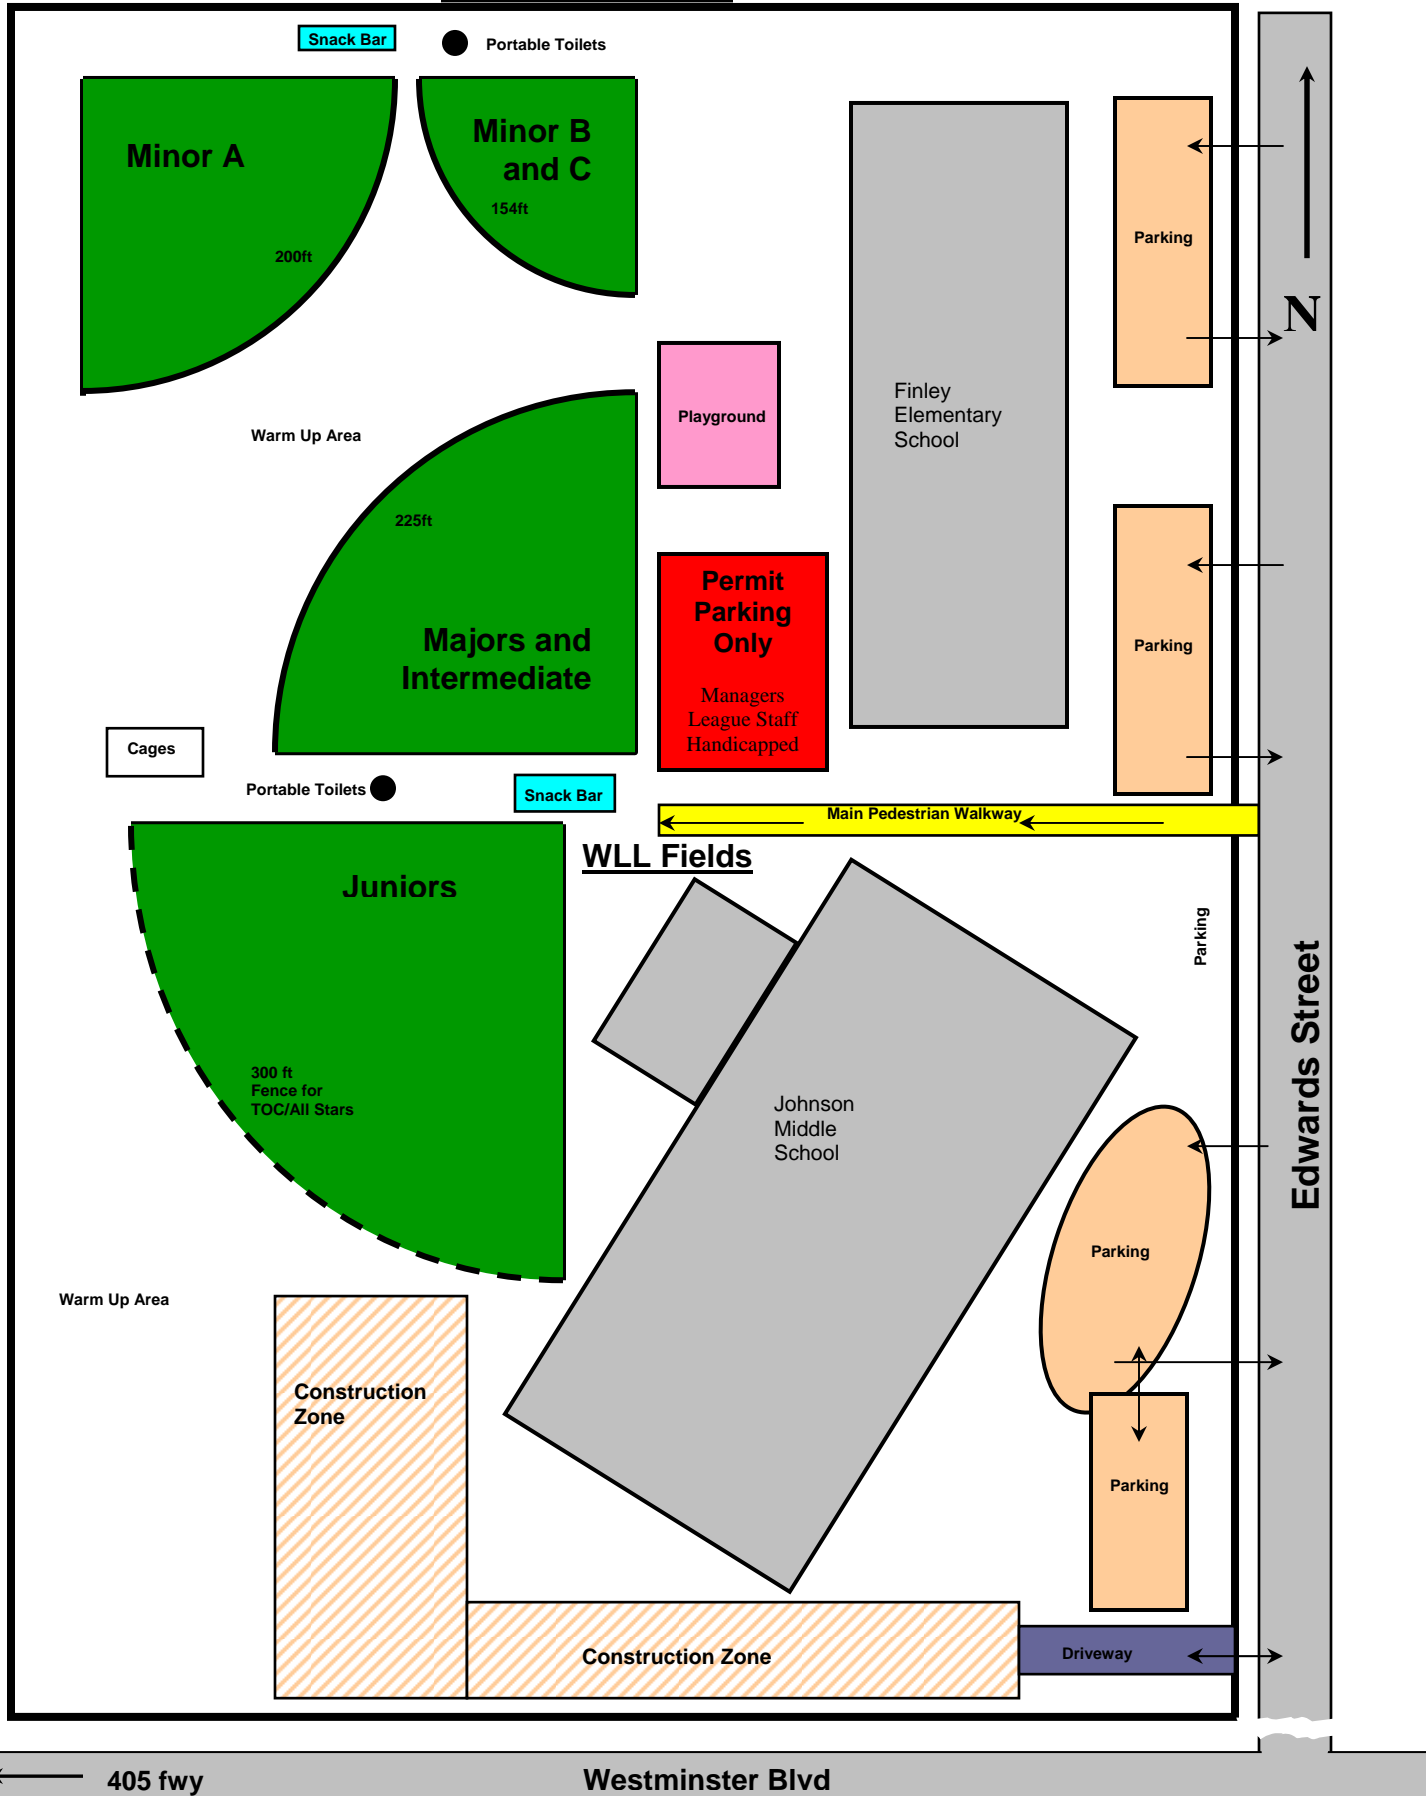

Welcome to Westminster Little League!

We are located a short distance from the 405 freeway in Westminster. Take the Westminster Blvd. exit and head east on Westminster. Turn left on Edwards for Johnson Middle School.

Bethany Church

Parking
Saturdays Only

Page 1 Map of Area

Page 2 WLL Fields Layout – Juniors, Intermediate, Majors,
Minor A,B and C

← 405 fwy

Westminster Blvd