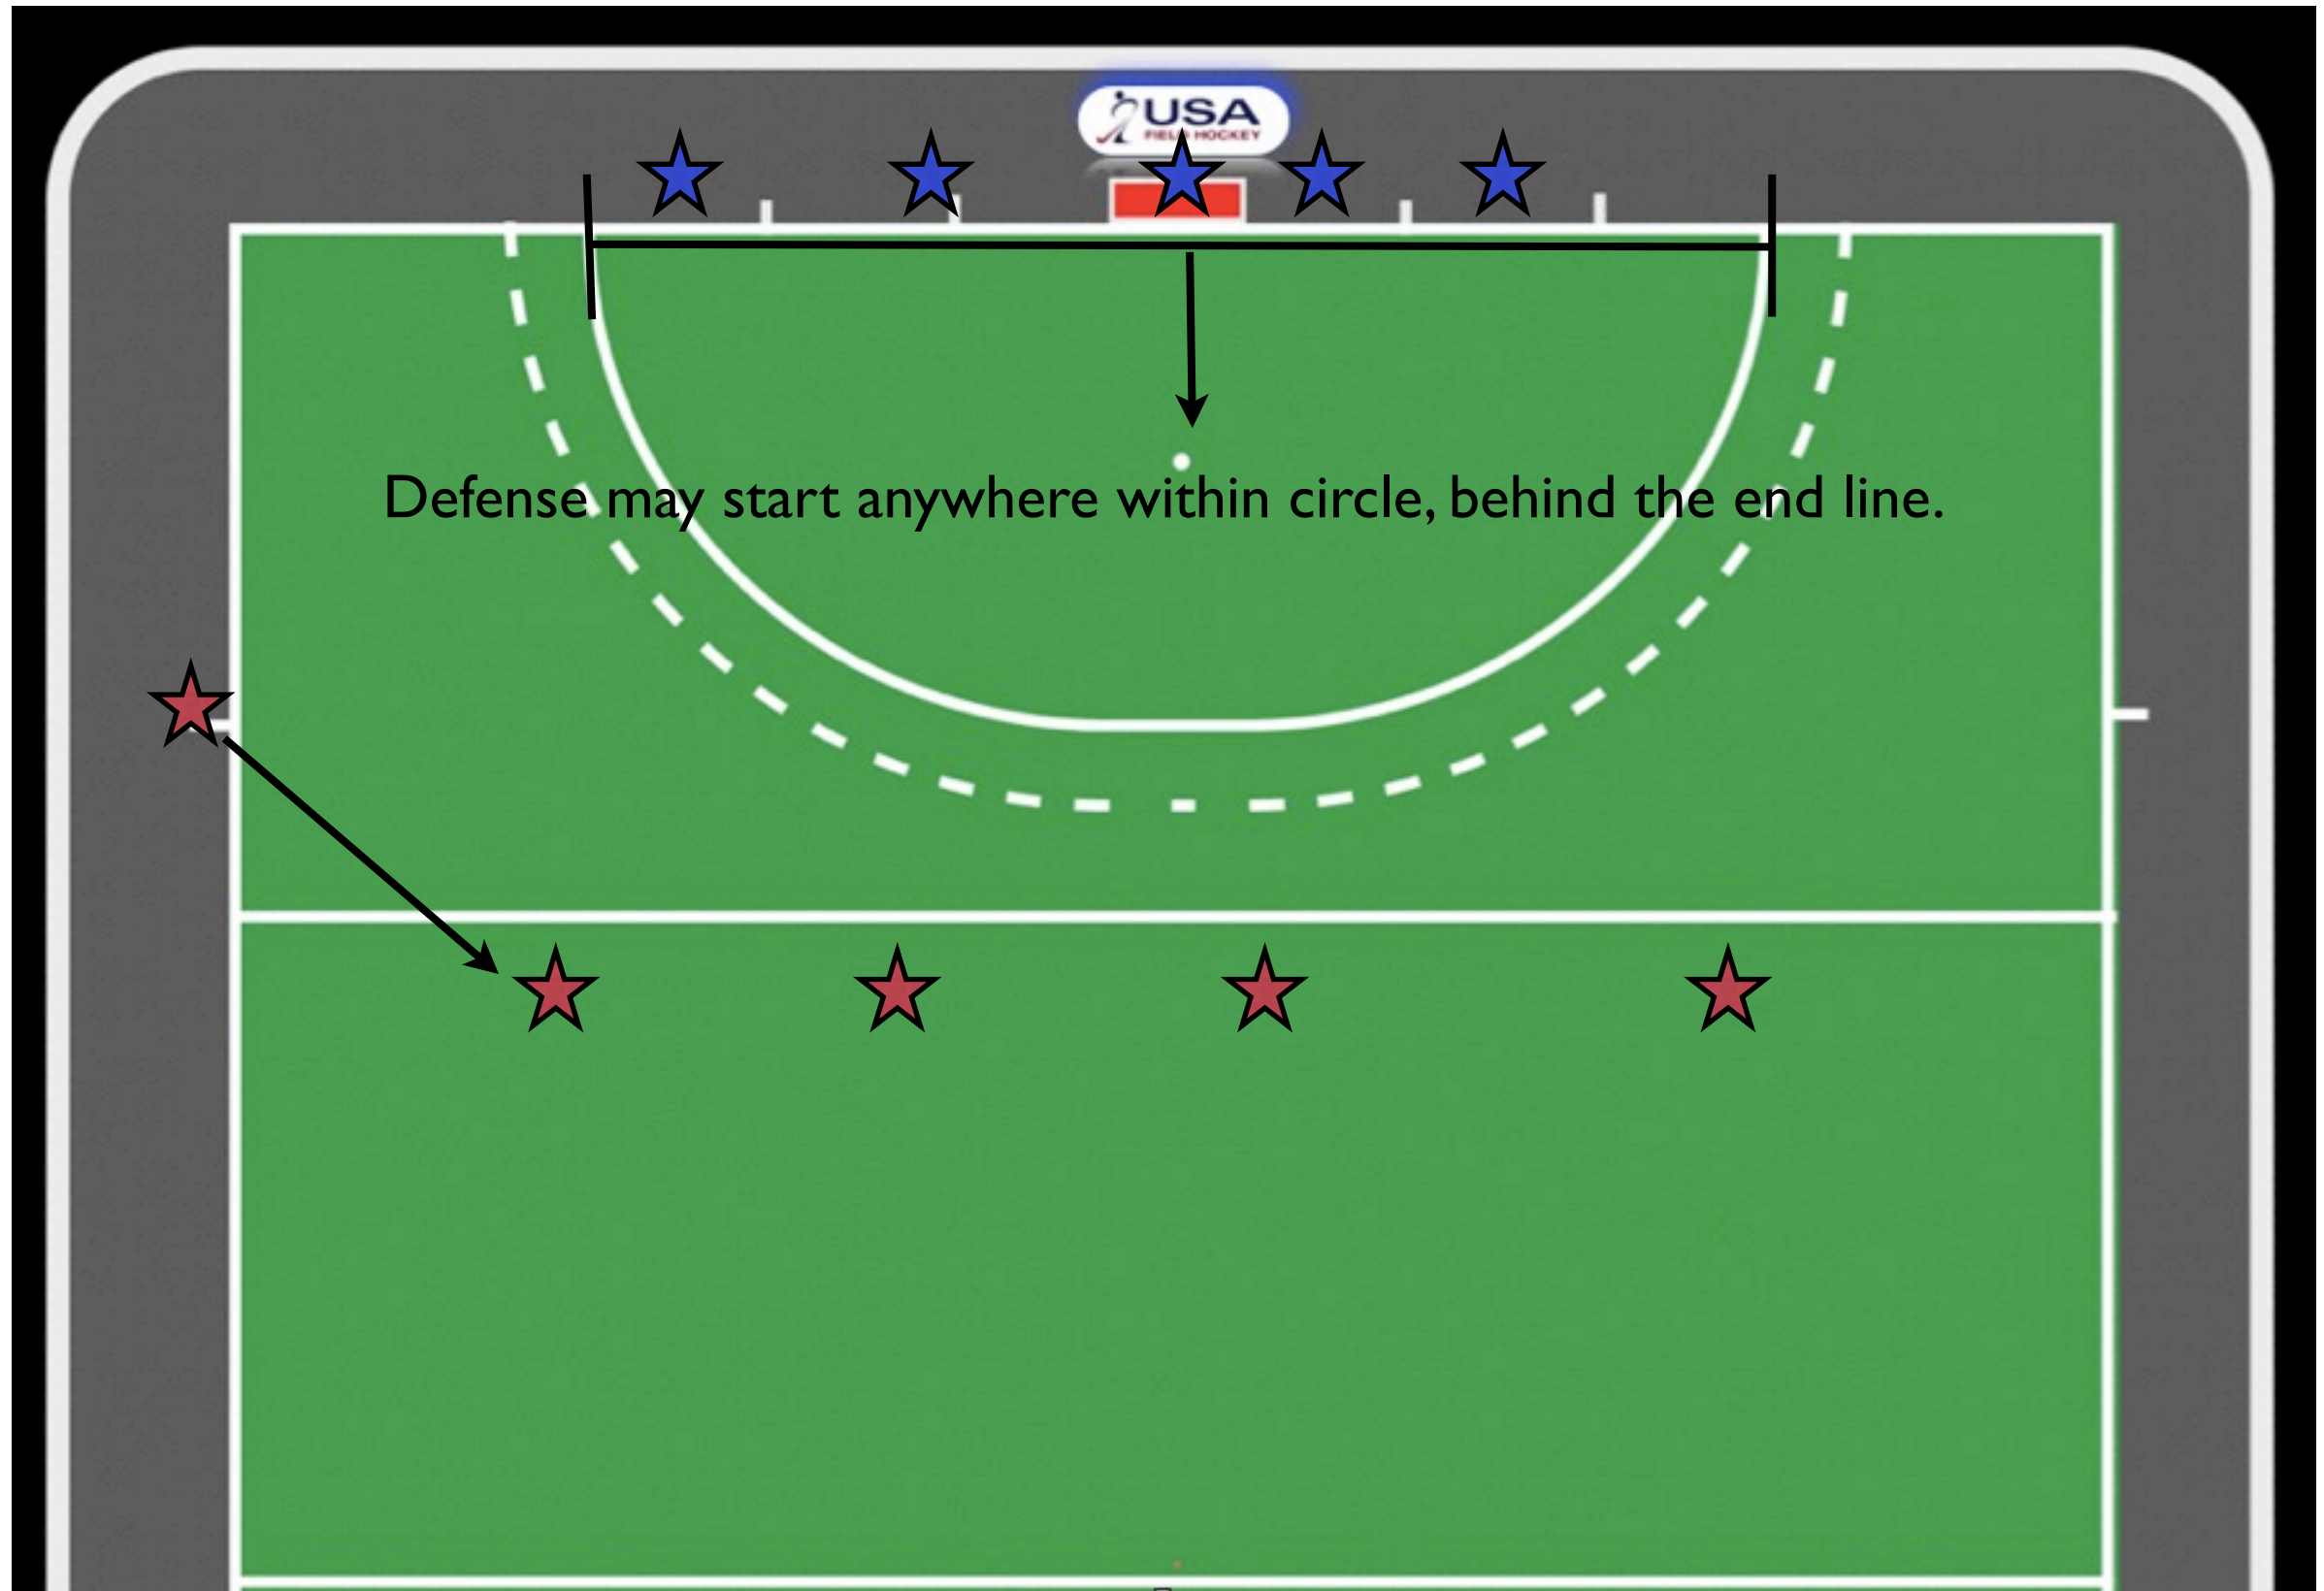

9v9 Penalty Corner Set Up - 25 seconds to set up

Remaining Players

Long Corner Set Up 5 v 5

Remaining Players