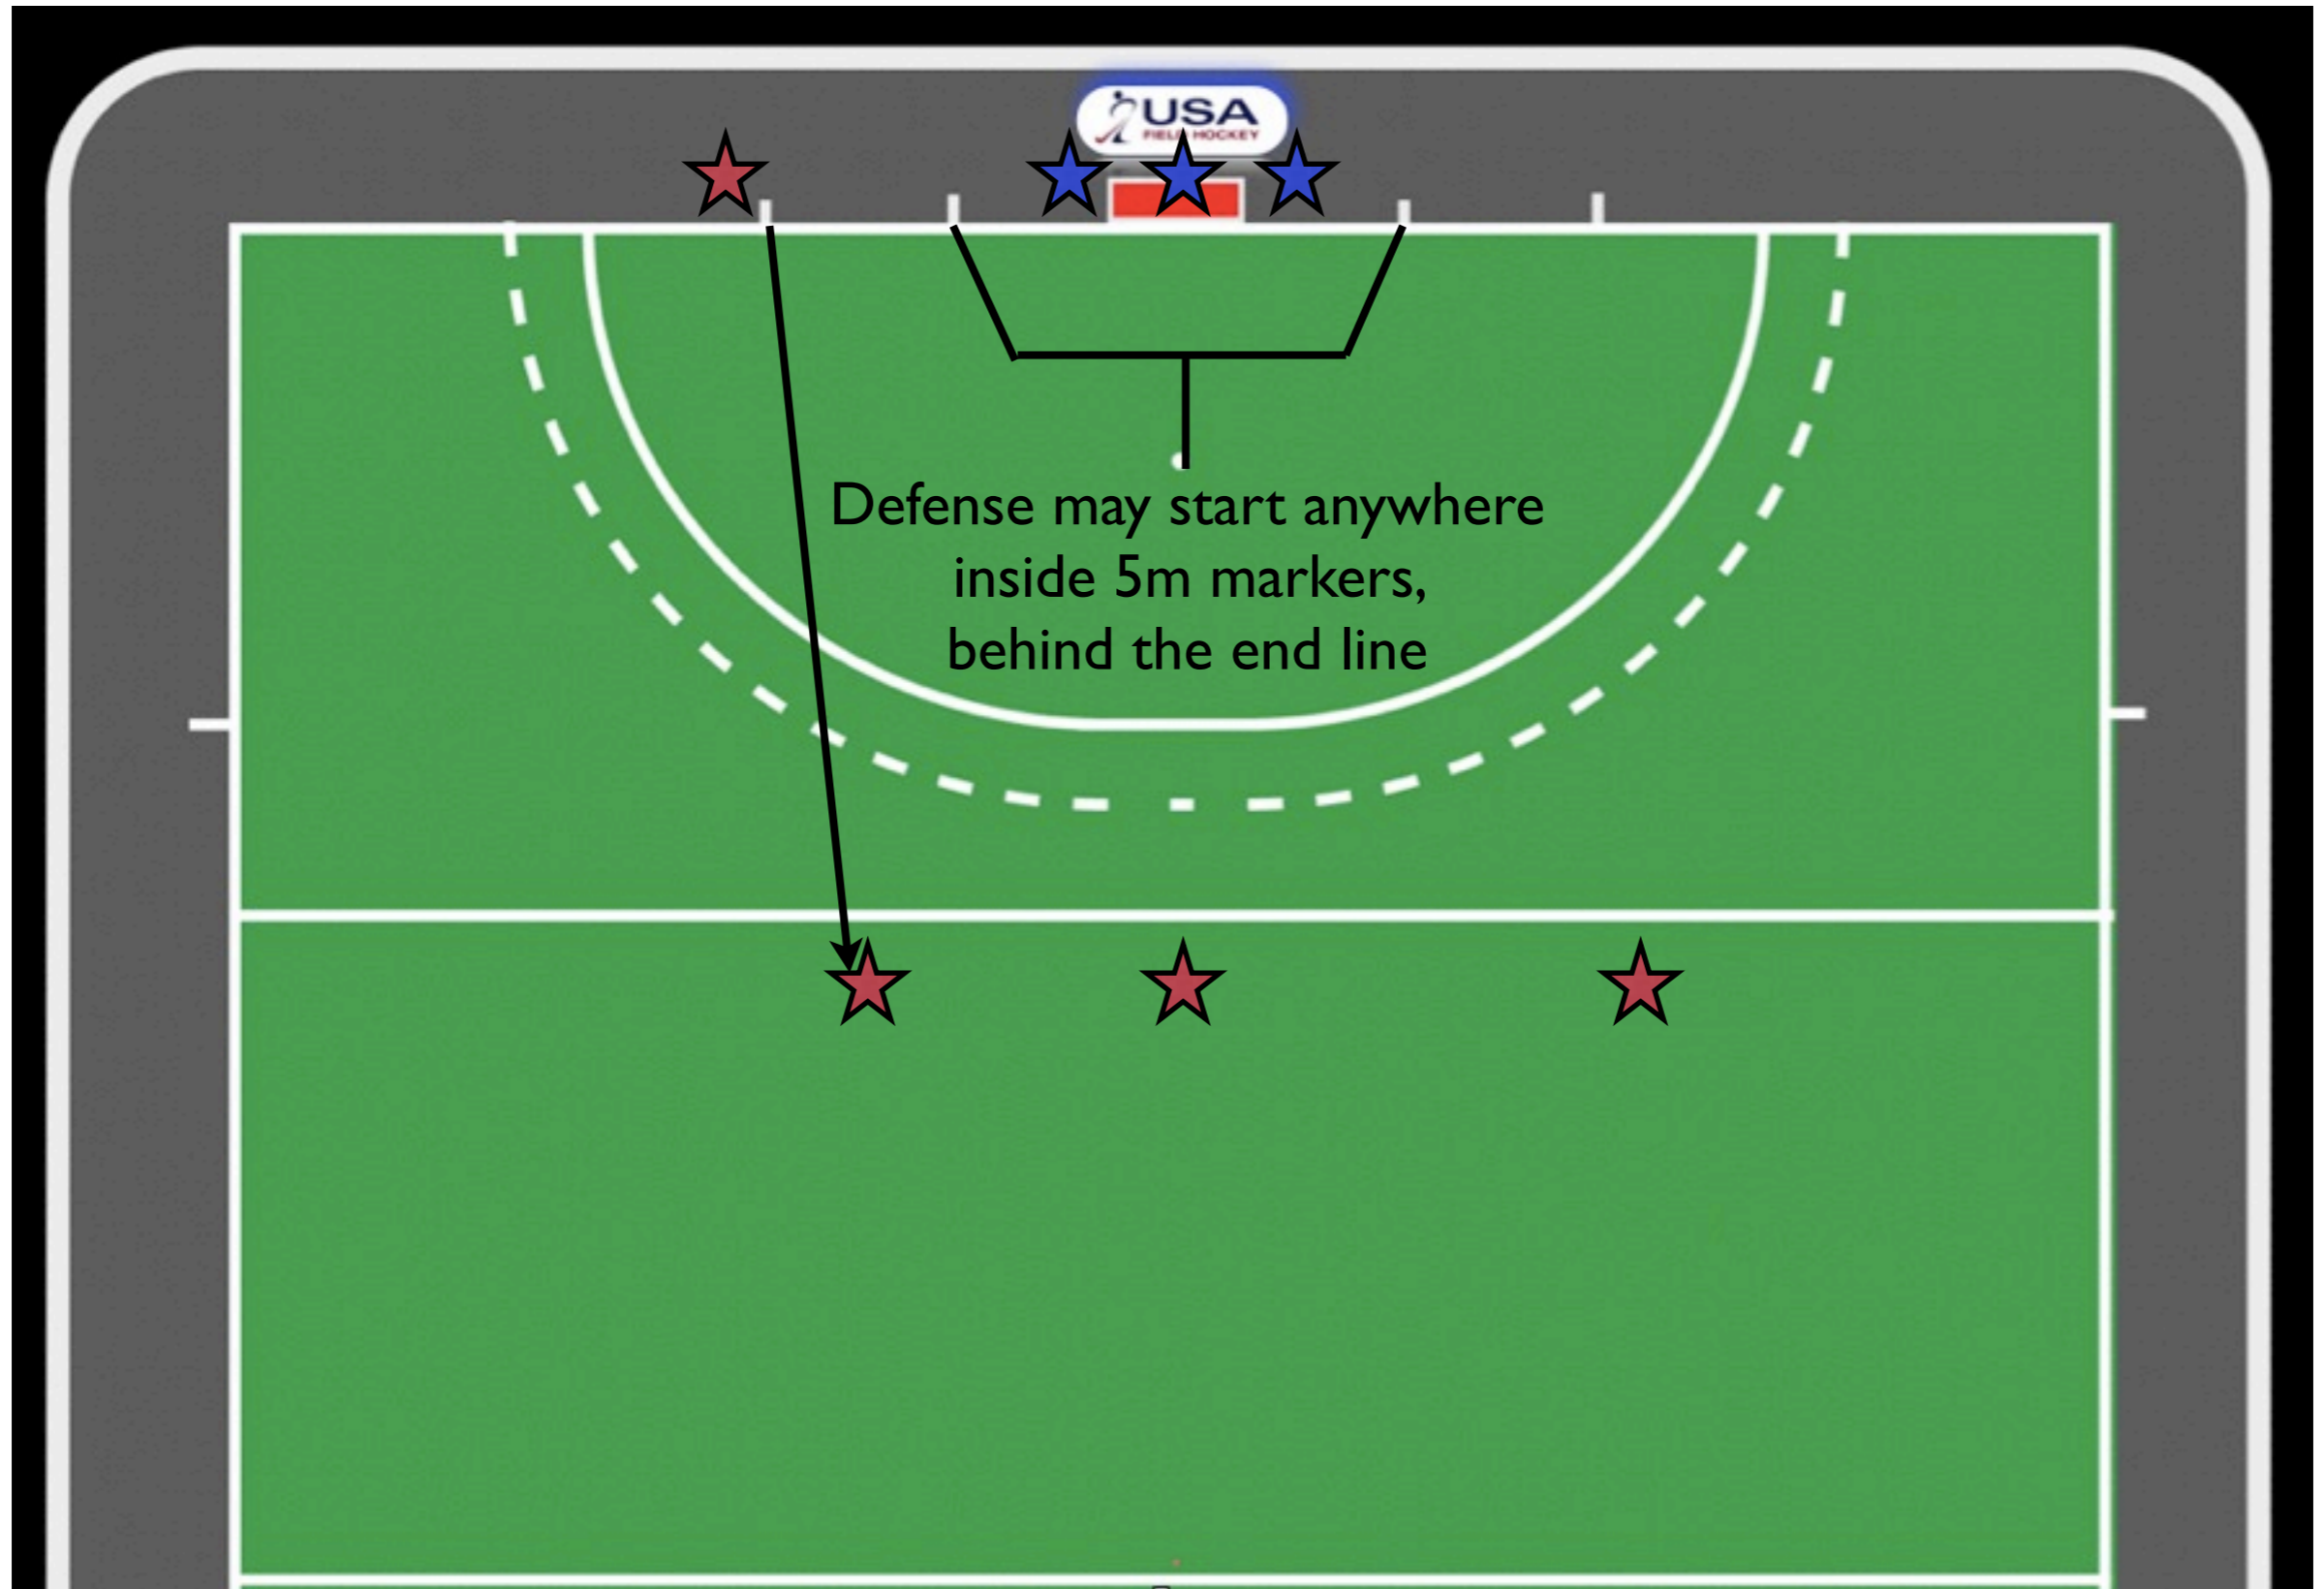

9v9 Penalty Corner Set Up - 25 seconds to set up

Remaining Players

Long Corner Set Up 5 v 5

Remaining Players