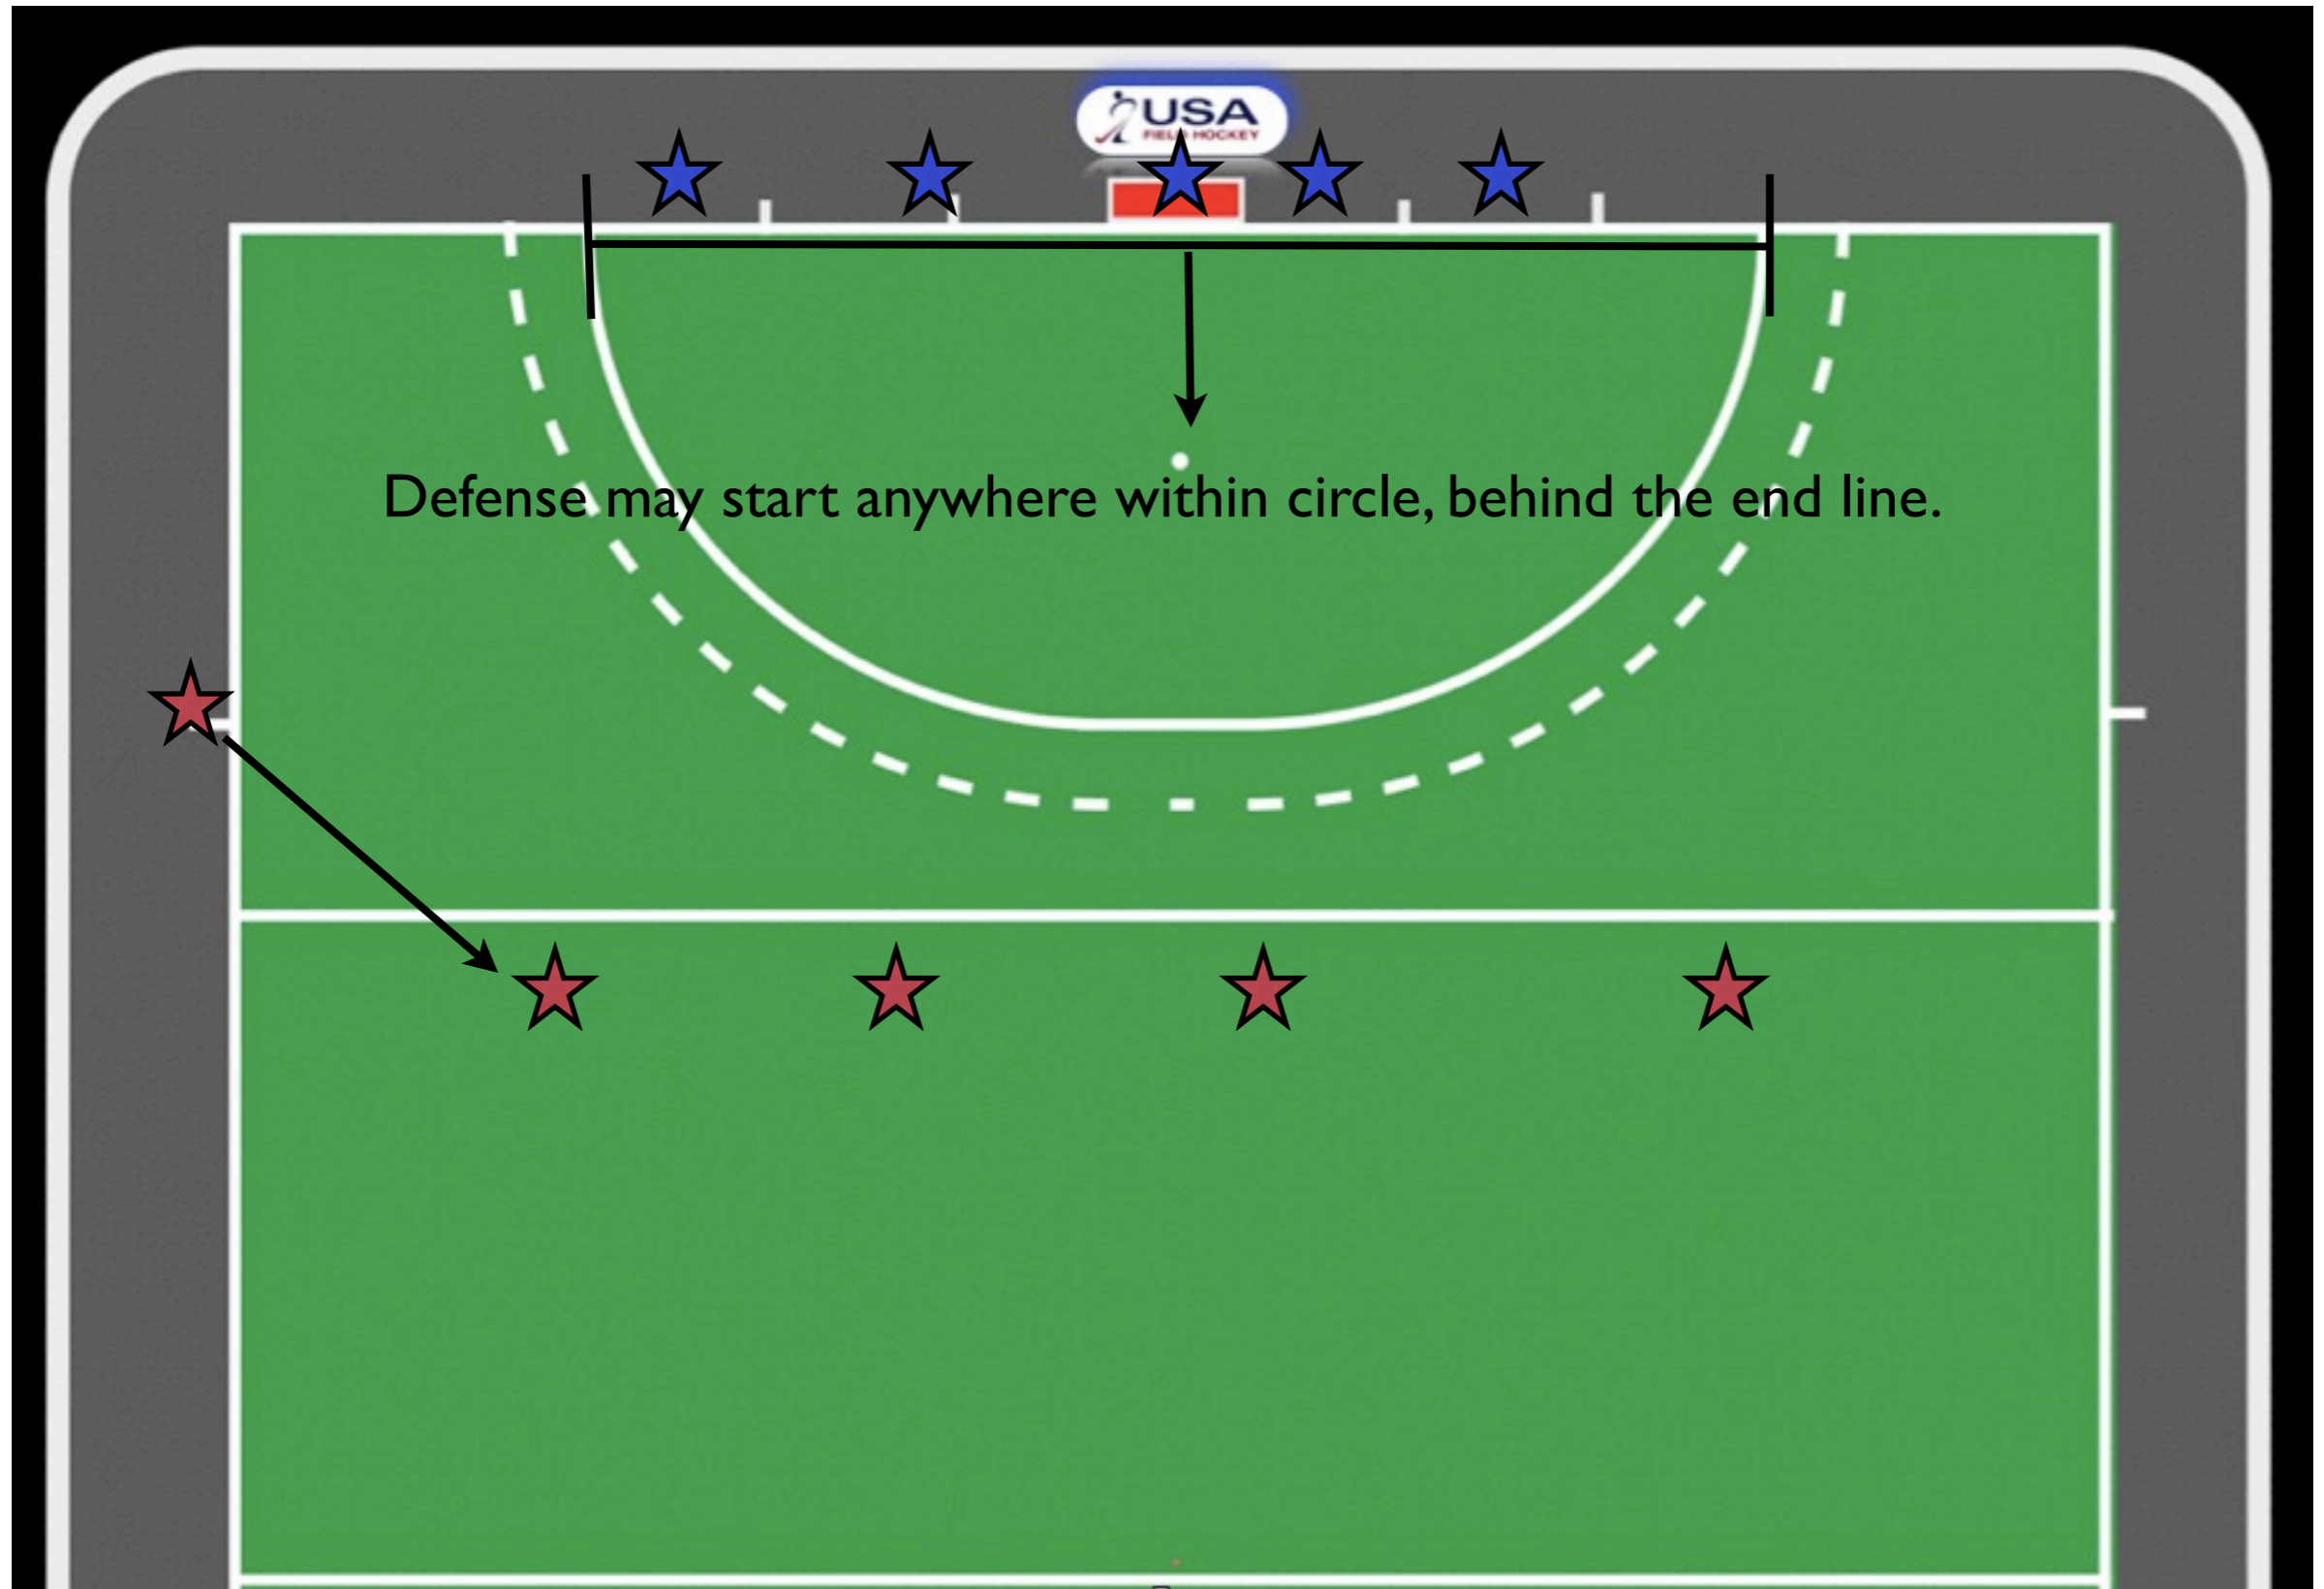

9v9 Penalty Corner Set Up - 25 seconds to set up

Remaining Players

Long Corner Set Up 5 v 5

Remaining Players