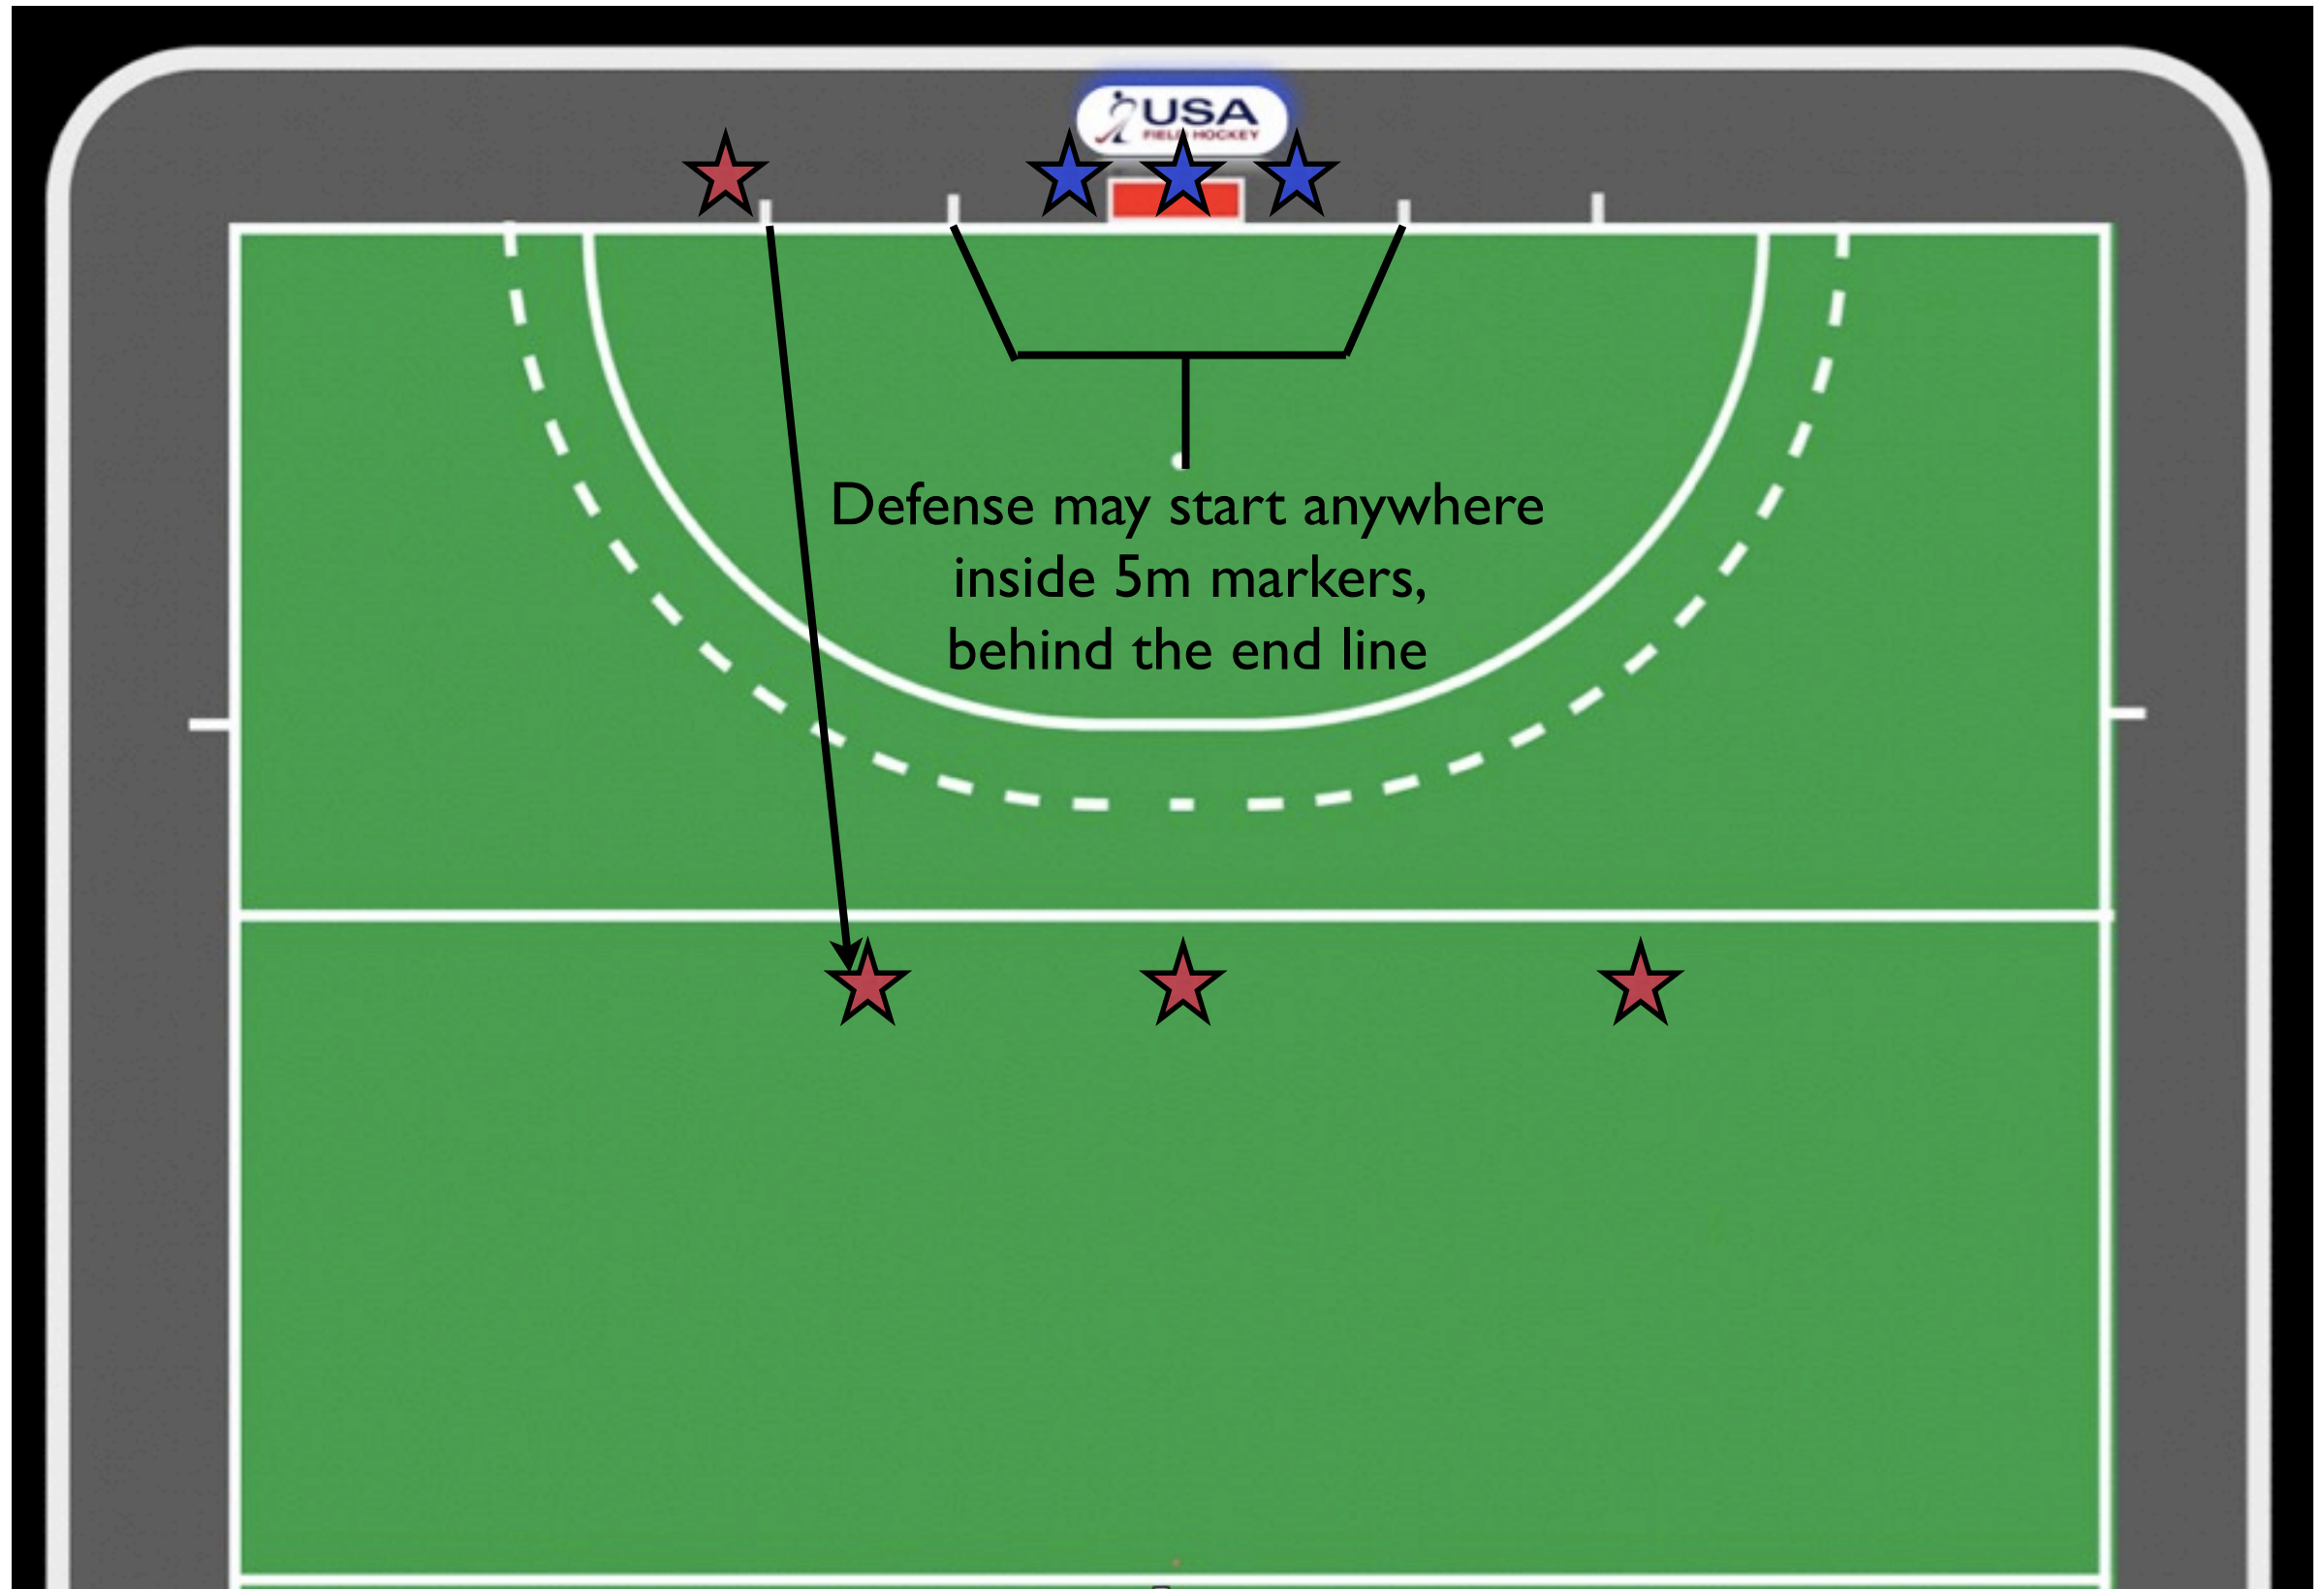

9v9 Penalty Corner Set Up - 25 seconds to set up

Remaining Players

Long Corner Set Up 5 v 5

Remaining Players