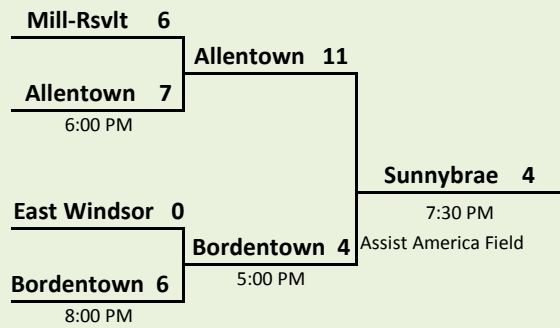

EAST

Hosted by Ewing

WEST

Hosted by Florence

NJ District 12 Tournament of Champions

Hosted by West Windsor

**2010 Champions
Sunnybrae**

Sunnybrae 4 **3 West End**
June 12, 2010 7:00p
Assist America Field
Ward Field Complex