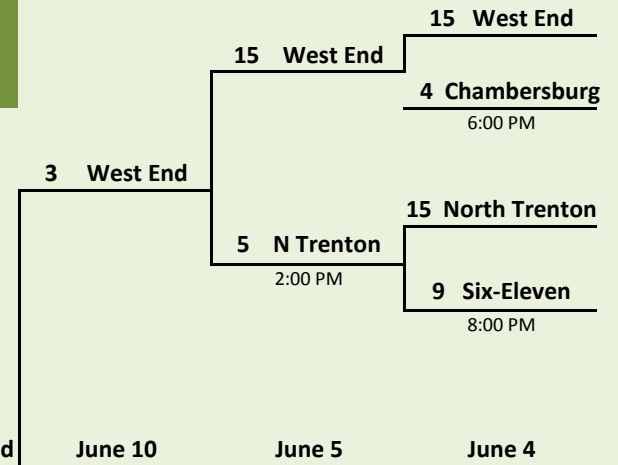

EAST

Hosted by Ewing

WEST

Hosted by Florence

NJ District 12 Tournament of Champions

Hosted by West Windsor

**2010 Champions
Sunnybrae**

Sunnybrae 4 **3 West End**
June 12, 2010 7:00p
Assist America Field
Ward Field Complex

CITY

Hosted by West End

CENTRAL

Hosted by Robbinsville