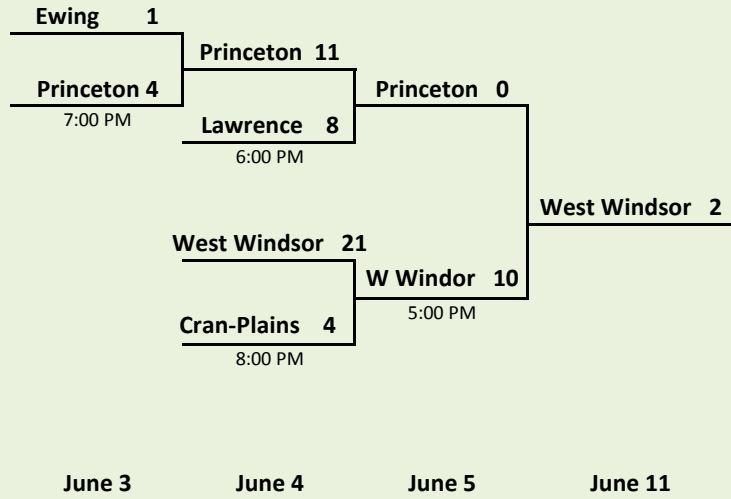

EAST

Hosted by Ewing

WEST

Hosted by Florence

NJ District 12 Tournament of Champions

Hosted by West Windsor

**2010 Champions
Sunnybrae**

Sunnybrae 4 **3 West End**
June 12, 2010 7:00p
Assist America Field
Ward Field Complex

CITY

Hosted by West End

CENTRAL

Hosted by Robbinsville