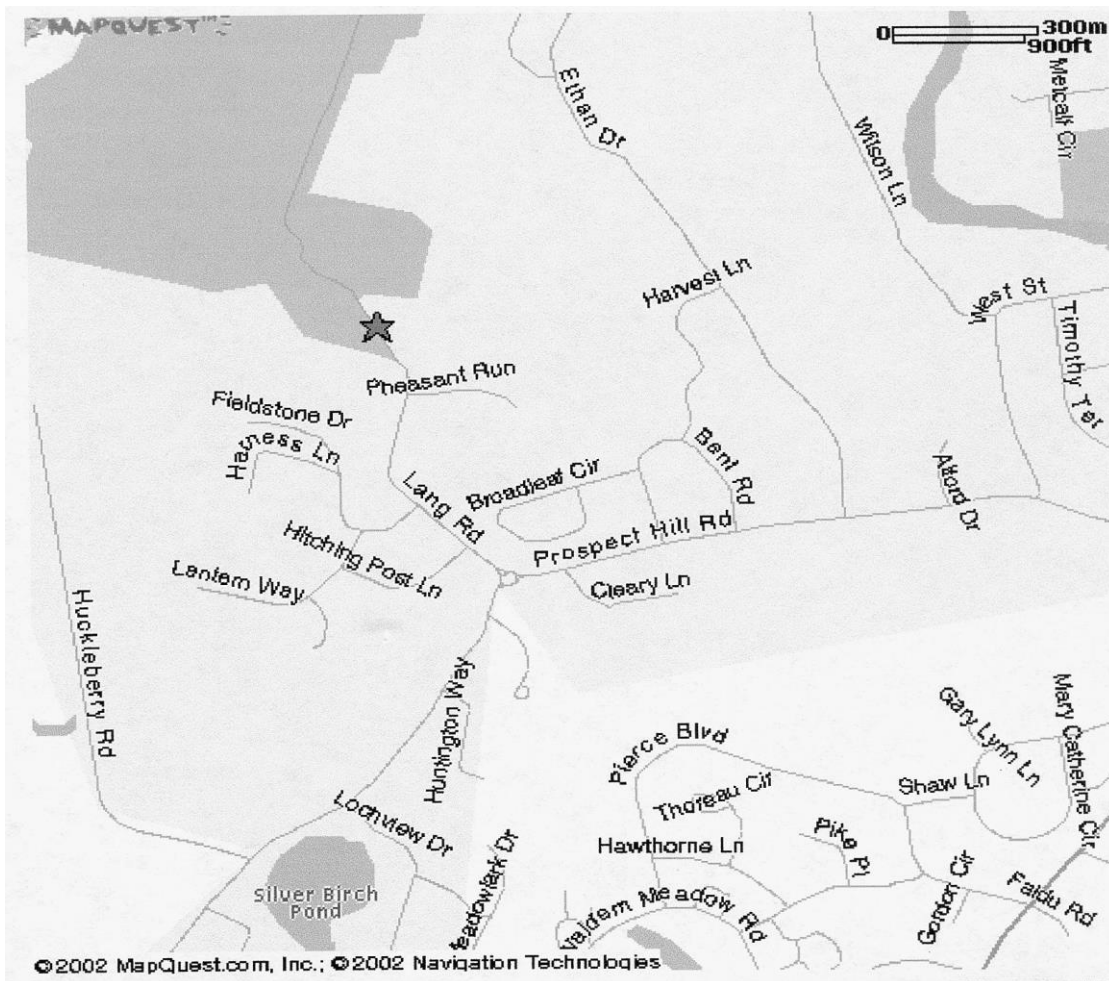

DIRECTIONS TO NORTHWEST PARK

FROM HARTFORD

Take I-91 NORTH.

Take the CT-Rt. 75 exit, exit number 38.

Keep RIGHT at the fork in the ramp.

Turn RIGHT onto CT-Rt. 75/POQUONOCK AVE.

In 1.6 miles turn LEFT onto PROSPECT HILL RD.

In 0.4 miles at the rotary take 2nd RIGHT and continue on PROSPECT HILL RD.

In 0.7 miles at the rotary take 1st RIGHT onto LANG RD.

Follow to the end of the road.

FROM SPRINGFIELD, MA

Take the I-91 SOUTH towards Hartford.

Take the CT-Rt. 75 exit, exit number 38.

Keep RIGHT at the fork in the ramp.

Turn RIGHT onto CT-Rt. 75/POQUONOCK AVE.

In 1.2 miles turn LEFT onto PROSPECT HILL RD.

In 0.4 miles at the rotary take 2nd RIGHT and continue on PROSPECT HILL RD.

In 0.7 miles at the rotary take 1st RIGHT onto LANG RD.

Follow to the end of the road.

Follow to the end of the road.

Northwest Park Field Map

Call 860.843.1450 for delays and conditions.