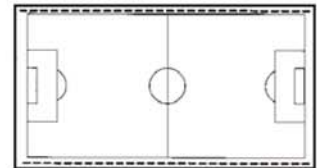

Fields are in back of building.

# L.P. Wilson *Field Map*

Call 860-978-2089 for delays and conditions.

Field 4

Field 5

Field 6

Field 7

Field 3

Concessions

Scorer's  
Table

Restrooms

L.P. Wilson  
Community Center

Tennis  
Courts

**P**arking

Matianuck Avenue