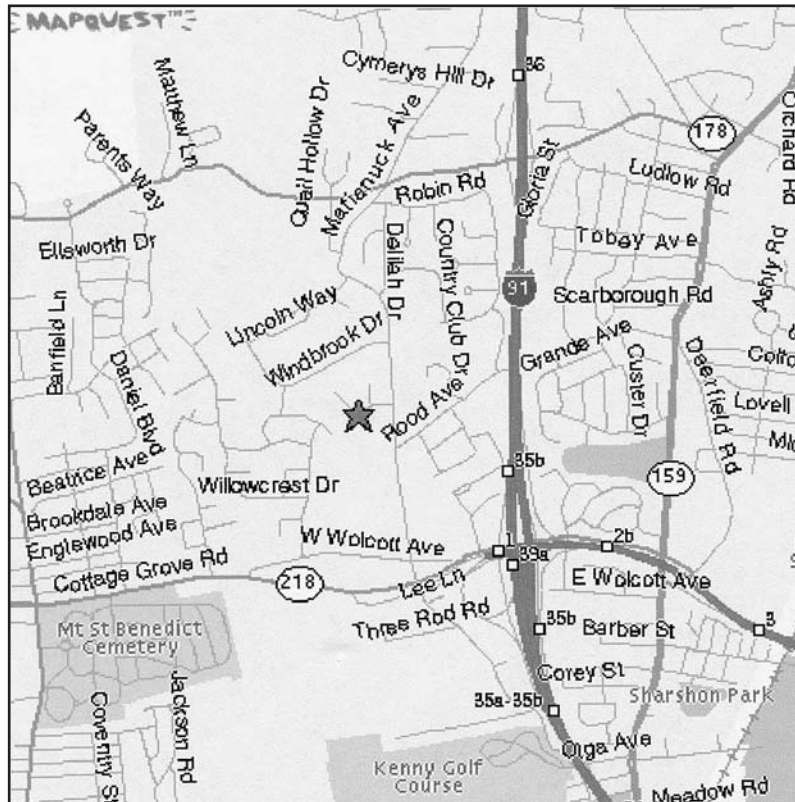

# DIRECTIONS TO L.P. WILSON

## FROM HARTFORD

Take I-91 NORTH.

Take the CT-218 exit number 35B, towards Windsor/Bloomfield.

Keep LEFT at the fork in the ramp.

Turn LEFT onto CT-218/PUTNAM HWY.

Turn RIGHT onto MATIANUCK AVE.

Turn LEFT into the LP Wilson Community Center.

## FROM SPRINGFIELD, MA

Take I-91 SOUTH towards Hartford.

Take the CT-218 exit number 35B towards Windsor/Bloomfield.

Turn RIGHT onto 218/PUTNAM HWY.

Turn RIGHT onto MATIANUCK AVE.

Turn LEFT into the LP Wilson Community Center.

Scorer's  
Table

Restrooms

L.P. Wilson  
Community Center

Tennis  
Courts

**P**arking

Matianuck Avenue