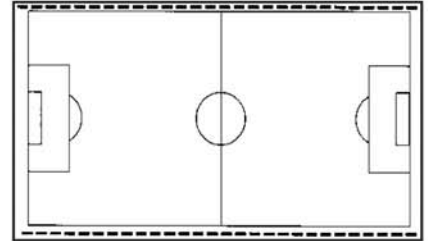

Fields are in back of building.

# L.P. Wilson *Field Map*

Call 860-978-2089 for delays and conditions.

Field 4

Field 5

Field 6

Field 7

Field 3

Concessions

Scorer's  
Table

Restrooms

L.P. Wilson  
Community Center

Tennis  
Courts

**P**arking

Matianuck Avenue