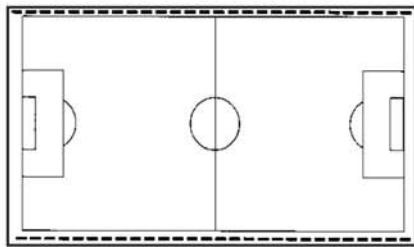

L.P. Wilson *Field Map*

Call 860-978-2089 for delays and conditions.

Field 4

Concessions

Scorer's
Table

Restrooms

L.P. Wilson
Community Center

Tennis
Courts

Parking

Matianuck Avenue